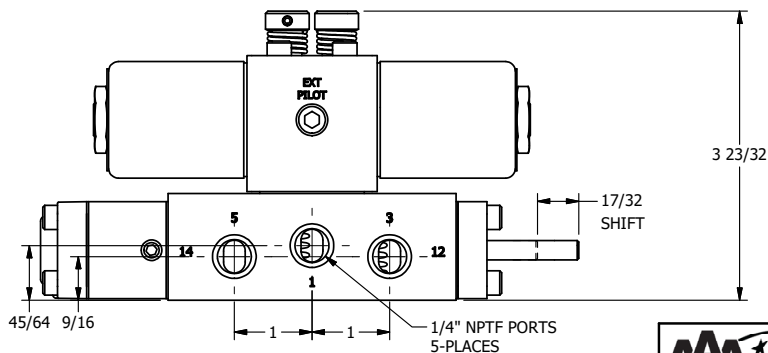

4

3

2

1

AAA
PRODUCTS
INTERNATIONAL

**AAA PRODUCTS
INTERNATIONAL**
7114 Harry Hines Blvd
Dallas, TX 75235

TITLE 1/4" SIDE PORT, DBL SOL, 2 POS,
DTNT, SOL RTRN, CLASSIC,
NON-LCKNG OVRD, THD INDCTR PIN

DRAWING NO.:
DIM_SS2ONKQ