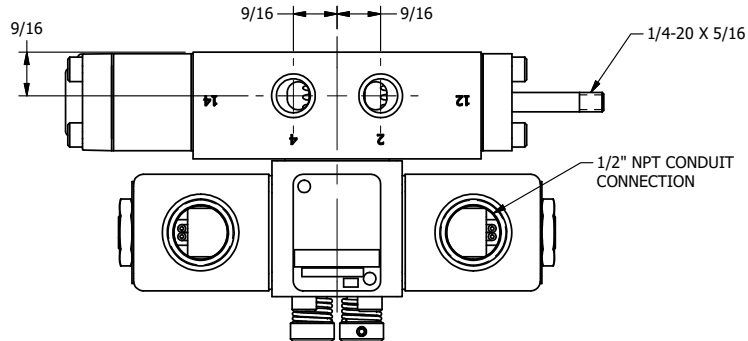

4

3

2

1

AAA
PRODUCTS
INTERNATIONAL

**AAA PRODUCTS
INTERNATIONAL**
7114 Harry Hines Blvd
Dallas, TX 75235

TITLE 1/4" SIDE PORT, DBL SOL, 2 POS,
DTNT, SOL RTRN, CLASSIC,
NON-LCKNG OVRD, THD INDCTR PIN

DRAWING NO.:
DIM_SS2ONKQ