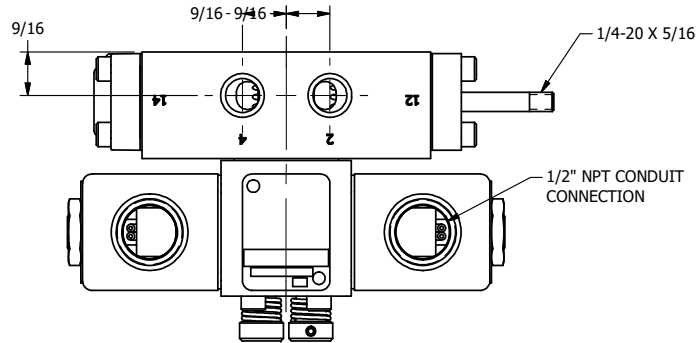

4

3

2

1

4

3

2

AAA
PRODUCTS
INTERNATIONAL

**AAA PRODUCTS
INTERNATIONAL**
7114 Harry Hines Blvd
Dallas, TX 75235

TITLE: 1/4" SIDE PORT, DBL SOL, 2 POS,
SOL RTN, CLASSIC,
NON-LCKNG OVRD, THD PIN

DRAWING NO.:
DIM_SS2ONK

THE INFORMATION CONTAINED WITHIN THIS DOCUMENT IS PROPRIETARY TO AAA PRODUCTS AND MAY NOT BE DISCLOSED WITHOUT PRIOR WRITTEN CONSENT