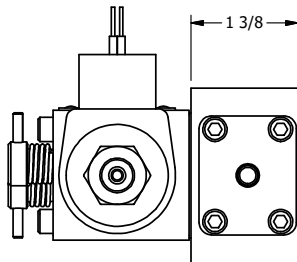

4

3

2

1

4

3

2

**AAA**  
PRODUCTS  
INTERNATIONAL

**AAA PRODUCTS  
INTERNATIONAL**  
7114 Harry Hines Blvd  
Dallas, TX 75235

TITLE: 1/4" SIDE PORT, DBL SOL, 2 POS,  
SOL RTN, CLASSIC,  
NON-LCKNG OVRD, THD PIN

DRAWING NO.:  
DIM\_SS2ONK

THE INFORMATION CONTAINED WITHIN THIS DOCUMENT IS PROPRIETARY TO AAA PRODUCTS AND MAY NOT BE DISCLOSED WITHOUT PRIOR WRITTEN CONSENT