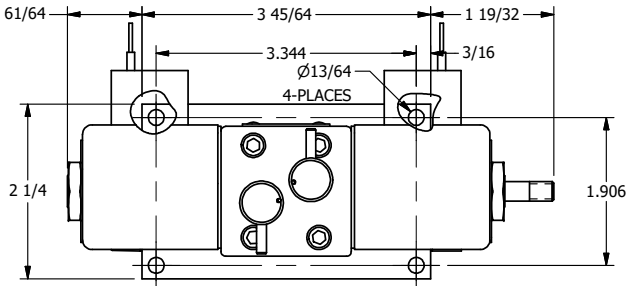

4

3

2

1

4

3

2

**AAA**  
PRODUCTS  
INTERNATIONAL

**AAA PRODUCTS  
INTERNATIONAL**  
7114 Harry Hines Blvd  
Dallas, TX 75235

TITLE: 1/4" SIDE PORT, DBL SOL, 2 POS,  
SOL RTN, CLASSIC,  
NON-LCKNG OVRD, THD PIN

DRAWING NO.:  
DIM\_SS2ONK

THE INFORMATION CONTAINED WITHIN THIS DOCUMENT IS PROPRIETARY TO AAA PRODUCTS AND MAY NOT BE DISCLOSED WITHOUT PRIOR WRITTEN CONSENT