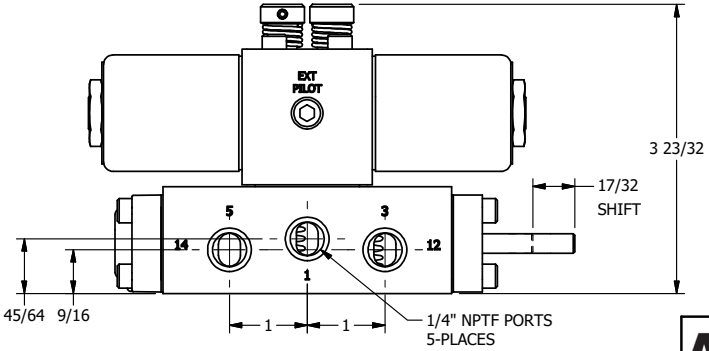

4

3

2

1

4

3

2

AAA
PRODUCTS
INTERNATIONAL

**AAA PRODUCTS
INTERNATIONAL**
7114 Harry Hines Blvd
Dallas, TX 75235

TITLE: 1/4" SIDE PORT, DBL SOL, 2 POS,
SOL RTN, CLASSIC,
NON-LCKNG OVRD, THD PIN

DRAWING NO.:
DIM_SS2ONK

THE INFORMATION CONTAINED WITHIN THIS DOCUMENT IS PROPRIETARY TO AAA PRODUCTS AND MAY NOT BE DISCLOSED WITHOUT PRIOR WRITTEN CONSENT