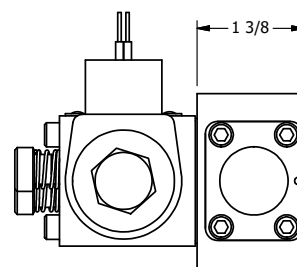

4

3

2

1

**AAA**  
PRODUCTS  
INTERNATIONAL

**AAA PRODUCTS  
INTERNATIONAL**  
7114 Harry Hines Blvd  
Dallas, TX 75235

TITLE: 1/4" SIDE PORT, DBL SOL, 2 POS,  
DTNT, SOL RTRN, CLASSIC,  
LCKNG OVRD, DUST EXCLDR

DRAWING NO.:  
DIM\_SS20LQ

THE INFORMATION CONTAINED WITHIN THIS DOCUMENT IS PROPRIETARY TO AAA PRODUCTS AND MAY NOT BE DISCLOSED WITHOUT PRIOR WRITTEN CONSENT

4

3

2

1