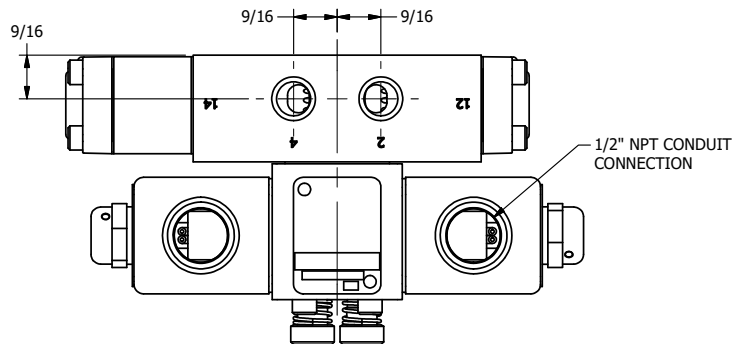

4

3

2

1

**AAA**  
PRODUCTS  
INTERNATIONAL

**AAA PRODUCTS  
INTERNATIONAL**  
7114 Harry Hines Blvd  
Dallas, TX 75235

TITLE: 1/4" SIDE PORT, DBL SOL, 2 POS,  
DTNT, SOL RTRN, CLASSIC,  
LCKNG OVRD, DUST EXCLDR

DRAWING NO.:  
DIM\_SS20LQ

THE INFORMATION CONTAINED WITHIN THIS DOCUMENT IS PROPRIETARY TO AAA PRODUCTS AND MAY NOT BE DISCLOSED WITHOUT PRIOR WRITTEN CONSENT

4

3

2

1