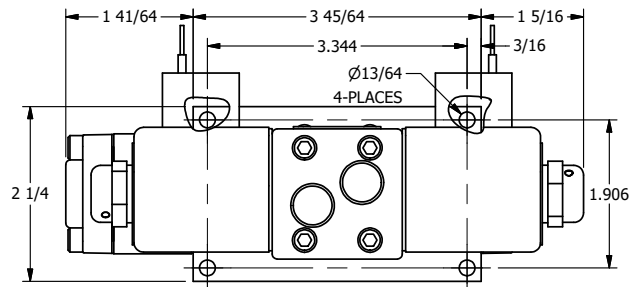

4

3

2

1

**AAA**  
PRODUCTS  
INTERNATIONAL

**AAA PRODUCTS  
INTERNATIONAL**  
7114 Harry Hines Blvd  
Dallas, TX 75235

TITLE: 1/4" SIDE PORT, DBL SOL, 2 POS,  
DTNT, SOL RTRN, CLASSIC,  
LCKNG OVRD, DUST EXCLDR

DRAWING NO.:  
DIM\_SS20LQ

THE INFORMATION CONTAINED WITHIN THIS DOCUMENT IS PROPRIETARY TO AAA PRODUCTS AND MAY NOT BE DISCLOSED WITHOUT PRIOR WRITTEN CONSENT

4

3

2

1