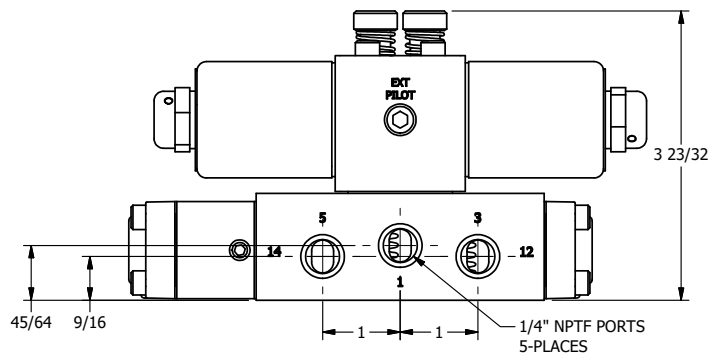

4

3

2

1

**AAA**  
PRODUCTS  
INTERNATIONAL

**AAA PRODUCTS  
INTERNATIONAL**  
7114 Harry Hines Blvd  
Dallas, TX 75235

TITLE: 1/4" SIDE PORT, DBL SOL, 2 POS,  
DTNT, SOL RTRN, CLASSIC,  
LCKNG OVRD, DUST EXCLDR

DRAWING NO.:  
DIM\_SS20LQ

THE INFORMATION CONTAINED WITHIN THIS DOCUMENT IS PROPRIETARY TO AAA PRODUCTS AND MAY NOT BE DISCLOSED WITHOUT PRIOR WRITTEN CONSENT

4

3

2

1