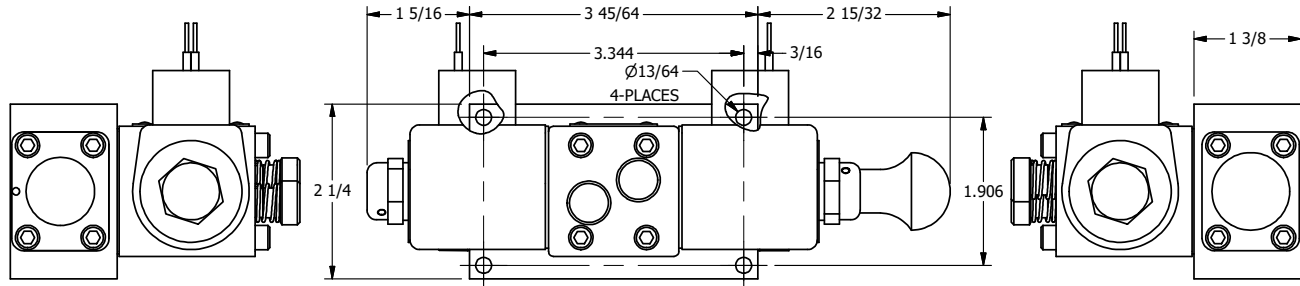

4

3

2

1

1/2" NPT CONDUIT CONNECTION

**AAA**  
PRODUCTS  
INTERNATIONAL

**AAA PRODUCTS INTERNATIONAL**  
7114 Harry Hines Blvd  
Dallas, TX 75235

TITLE: 1/4" SIDE PORT, DBL SOL, 2 POS,  
FRCTN POS, SOL RTRN, CLASSIC SOL,  
LCKNG OVRD, EXCLDR, SPL OVRD

DRAWING NO.:  
DIM\_SS2OLO5

THE INFORMATION CONTAINED WITHIN THIS DOCUMENT IS PROPRIETARY TO AAA PRODUCTS AND MAY NOT BE DISCLOSED WITHOUT PRIOR WRITTEN CONSENT

4

3

2

1