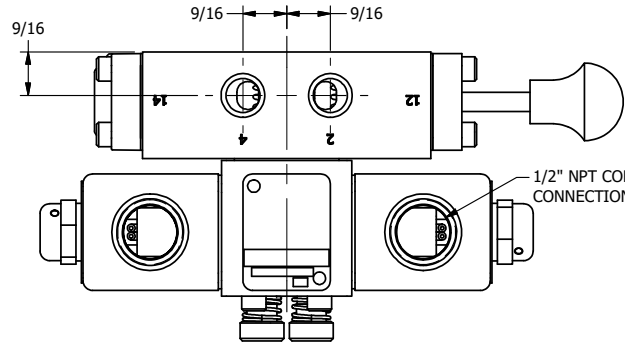

4

3

2

1

1/2" NPT CONDUIT CONNECTION

**AAA**  
PRODUCTS  
INTERNATIONAL

**AAA PRODUCTS INTERNATIONAL**  
7114 Harry Hines Blvd  
Dallas, TX 75235

TITLE: 1/4" SIDE PORT, DBL SOL, 2 POS,  
FRCTN POS, SOL RTRN, CLASSIC SOL,  
LCKNG OVRD, EXCLDR, SPL OVRD

DRAWING NO.:  
DIM\_SS2OLO5

THE INFORMATION CONTAINED WITHIN THIS DOCUMENT IS PROPRIETARY TO AAA PRODUCTS AND MAY NOT BE DISCLOSED WITHOUT PRIOR WRITTEN CONSENT

4

3

2

1