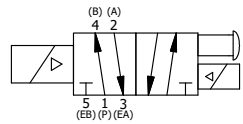

4

3

2

1

1/2" NPT CONDUIT CONNECTION

**AAA**  
PRODUCTS  
INTERNATIONAL

**AAA PRODUCTS INTERNATIONAL**  
7114 Harry Hines Blvd  
Dallas, TX 75235

TITLE: 1/4" SIDE PORT, DBL SOL, 2 POS,  
FRCTN POS, SOL RTRN, CLASSIC SOL,  
LCKNG OVRD, EXCLDR, SPL OVRD

DRAWING NO.:  
DIM\_SS2OLO5

THE INFORMATION CONTAINED WITHIN THIS DOCUMENT IS PROPRIETARY TO AAA PRODUCTS AND MAY NOT BE DISCLOSED WITHOUT PRIOR WRITTEN CONSENT

4

3

2

1