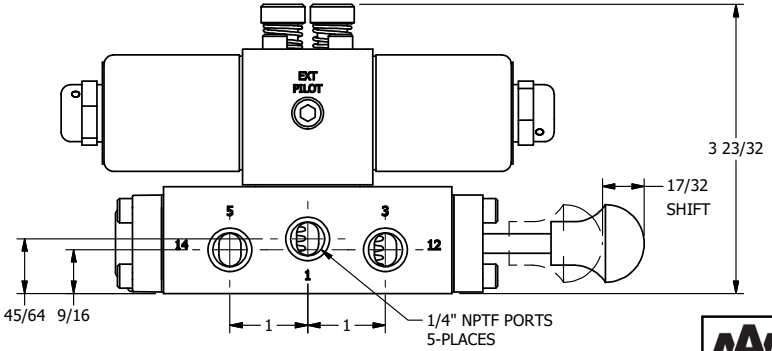

4

3

2

1

1/2" NPT CONDUIT CONNECTION

**AAA**  
PRODUCTS  
INTERNATIONAL

**AAA PRODUCTS INTERNATIONAL**  
7114 Harry Hines Blvd  
Dallas, TX 75235

TITLE: 1/4" SIDE PORT, DBL SOL, 2 POS,  
FRCTN POS, SOL RTRN, CLASSIC SOL,  
LCKNG OVRD, EXCLDR, SPL OVRD

DRAWING NO.:  
DIM\_SS2OLO5

THE INFORMATION CONTAINED WITHIN THIS DOCUMENT IS PROPRIETARY TO AAA PRODUCTS AND MAY NOT BE DISCLOSED WITHOUT PRIOR WRITTEN CONSENT

4

3

2

1