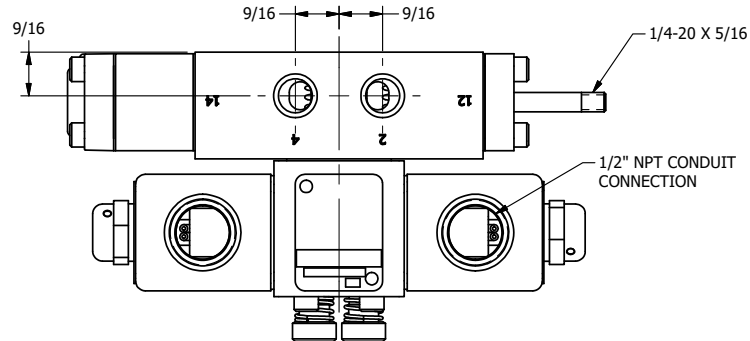

4

3

2

1

AAA
PRODUCTS
INTERNATIONAL

**AAA PRODUCTS
INTERNATIONAL**
7114 Harry Hines Blvd
Dallas, TX 75235

TITLE 1/4" SIDE PORT, DBL SOL, 2 POS,
DTNT, SOL RTRN, CLASSIC,
LCKNG OVRD, EXCLDR, INDCTR PIN

DRAWING NO.:
DIM_SS20LKQ