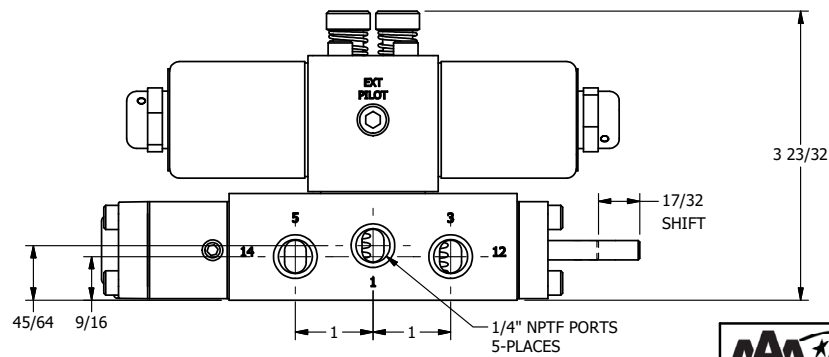

4

3

2

1

AAA
PRODUCTS
INTERNATIONAL

**AAA PRODUCTS
INTERNATIONAL**
7114 Harry Hines Blvd
Dallas, TX 75235

TITLE 1/4" SIDE PORT, DBL SOL, 2 POS,
DTNT, SOL RTRN, CLASSIC,
LCKNG OVRD, EXCLDR, INDCTR PIN

DRAWING NO.:
DIM_SS20LKQ