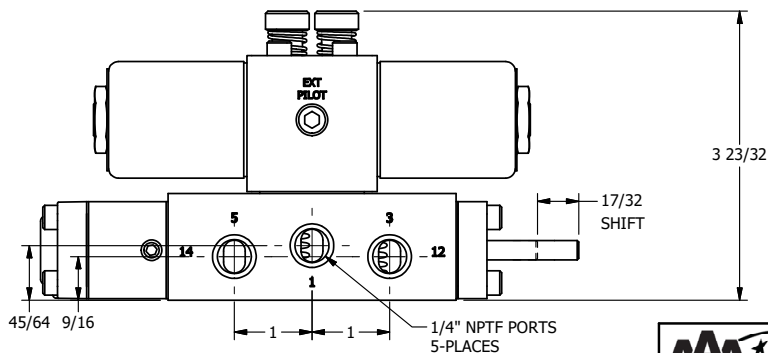

4

3

2

1

AAA
PRODUCTS
INTERNATIONAL

**AAA PRODUCTS
INTERNATIONAL**
7114 Harry Hines Blvd
Dallas, TX 75235

TITLE 1/4" SIDE PORT, DBL SOL, 2 POS,
DTNT, SOL RTRN, CLASSIC,
LCKNG OVRD, THD INDCTR PIN

DRAWING NO.:
DIM_SS20KQ