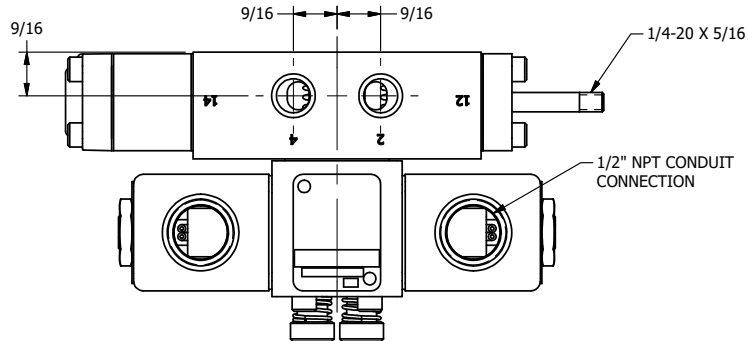

4

3

2

1

AAA
PRODUCTS
INTERNATIONAL

**AAA PRODUCTS
INTERNATIONAL**
7114 Harry Hines Blvd
Dallas, TX 75235

TITLE 1/4" SIDE PORT, DBL SOL, 2 POS,
DTNT, SOL RTRN, CLASSIC,
LCKNG OVRD, THD INDCTR PIN

DRAWING NO.:
DIM_SS20KQ