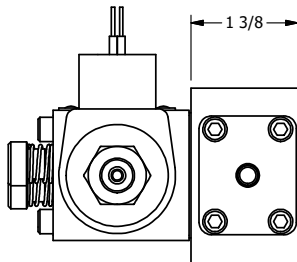

4

3

2

1

4

3

2

AAA
PRODUCTS
INTERNATIONAL

**AAA PRODUCTS
INTERNATIONAL**
7114 Harry Hines Blvd
Dallas, TX 75235

TITLE: 1/4" SIDE PORT, DBL SOL, 2 POS,
FRCTN POS, SOL RTRN, CLASSIC SOL,
LCKNG OVRD, THREADED INDCTR PIN

DRAWING NO.:
DIM_SS20K

THE INFORMATION CONTAINED WITHIN THIS DOCUMENT IS PROPRIETARY TO AAA PRODUCTS AND MAY NOT BE DISCLOSED WITHOUT PRIOR WRITTEN CONSENT