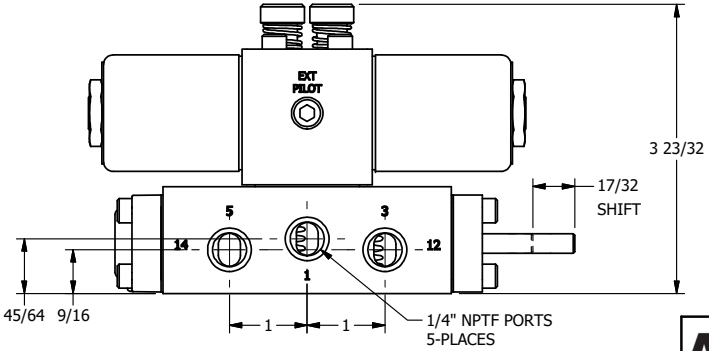

4

3

2

1

4

3

2

AAA
PRODUCTS
INTERNATIONAL

**AAA PRODUCTS
INTERNATIONAL**
7114 Harry Hines Blvd
Dallas, TX 75235

TITLE: 1/4" SIDE PORT, DBL SOL, 2 POS,
FRCTN POS, SOL RTRN, CLASSIC SOL,
LCKNG OVRD, THREADED INDCTR PIN

DRAWING NO.:
DIM_SS20K

THE INFORMATION CONTAINED WITHIN THIS DOCUMENT IS PROPRIETARY TO AAA PRODUCTS AND MAY NOT BE DISCLOSED WITHOUT PRIOR WRITTEN CONSENT