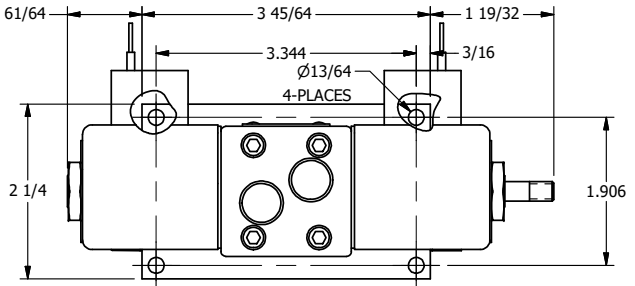

4

3

2

1

4

3

2

AAA
PRODUCTS
INTERNATIONAL

**AAA PRODUCTS
INTERNATIONAL**
7114 Harry Hines Blvd
Dallas, TX 75235

TITLE: 1/4" SIDE PORT, DBL SOL, 2 POS,
FRCTN POS, SOL RTRN, CLASSIC SOL,
LCKNG OVRD, THREADED INDCTR PIN

DRAWING NO.:
DIM_SS20K

THE INFORMATION CONTAINED WITHIN THIS DOCUMENT IS PROPRIETARY TO AAA PRODUCTS AND MAY NOT BE DISCLOSED WITHOUT PRIOR WRITTEN CONSENT