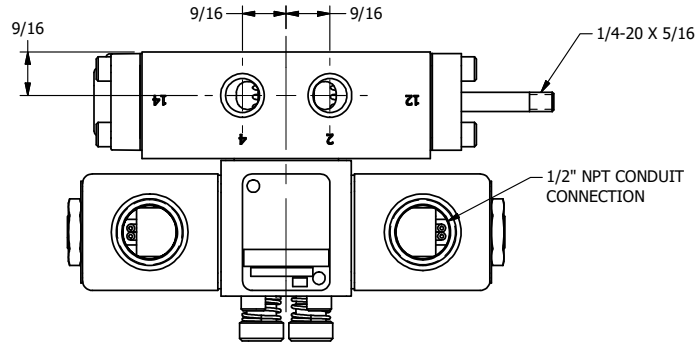

4

3

2

1

4

3

2

AAA
PRODUCTS
INTERNATIONAL

**AAA PRODUCTS
INTERNATIONAL**
7114 Harry Hines Blvd
Dallas, TX 75235

TITLE: 1/4" SIDE PORT, DBL SOL, 2 POS,
FRCTN POS, SOL RTRN, CLASSIC SOL,
LCKNG OVRD, THREADED INDCTR PIN

DRAWING NO.:
DIM_SS20K

THE INFORMATION CONTAINED WITHIN THIS DOCUMENT IS PROPRIETARY TO AAA PRODUCTS AND MAY NOT BE DISCLOSED WITHOUT PRIOR WRITTEN CONSENT