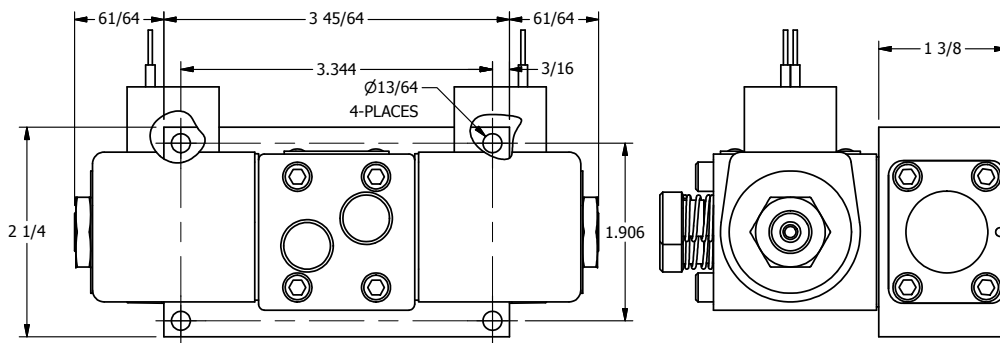

4

3

2

1

AAA
PRODUCTS
INTERNATIONAL

**AAA PRODUCTS
INTERNATIONAL**
7114 Harry Hines Blvd
Dallas, TX 75235

TITLE: 1/4" SIDE PORT, DBL SOL, 2 POS,
FRICTION POS, SOL RTRN,
CLASSIC SOL, LCKNG OVRD

DRAWING NO.:
DIM_SS20