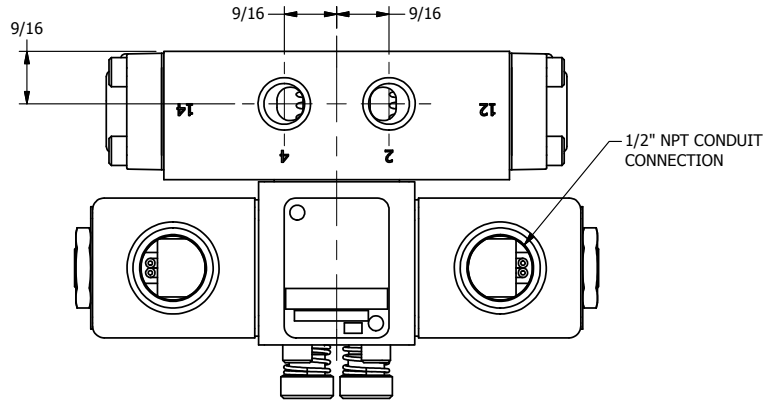

4

3

2

1

AAA
PRODUCTS
INTERNATIONAL

**AAA PRODUCTS
INTERNATIONAL**
7114 Harry Hines Blvd
Dallas, TX 75235

TITLE: 1/4" SIDE PORT, DBL SOL, 2 POS,
FRICTION POS, SOL RTRN,
CLASSIC SOL, LCKNG OVRD

DRAWING NO.:
DIM_SS20