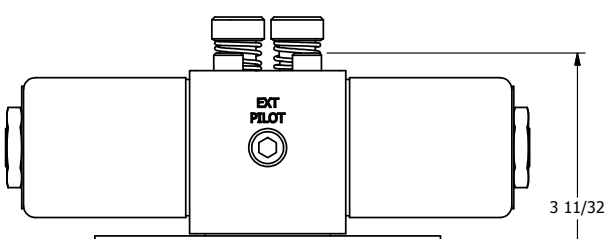

4

3

2

1

AAA
PRODUCTS
INTERNATIONAL

**AAA PRODUCTS
INTERNATIONAL**
7114 Harry Hines Blvd
Dallas, TX 75235

TITLE: 1/4" SIDE PORT, DBL SOL, 2 POS,
FRICTION POS, SOL RTRN,
CLASSIC SOL, LCKNG OVRD

DRAWING NO.:
DIM_SS20