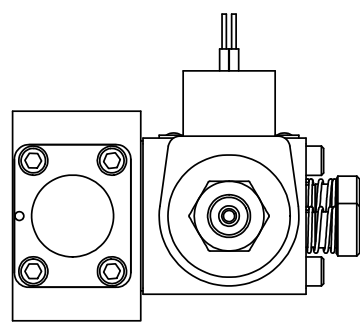

4

3

2

1

AAA
PRODUCTS
INTERNATIONAL

**AAA PRODUCTS
INTERNATIONAL**
7114 Harry Hines Blvd
Dallas, TX 75235

TITLE: 1/4" SIDE PORT, DBL SOL, 2 POS,
FRICTION POS, SOL RTRN,
CLASSIC SOL, LCKNG OVRD

DRAWING NO.:
DIM_SS20