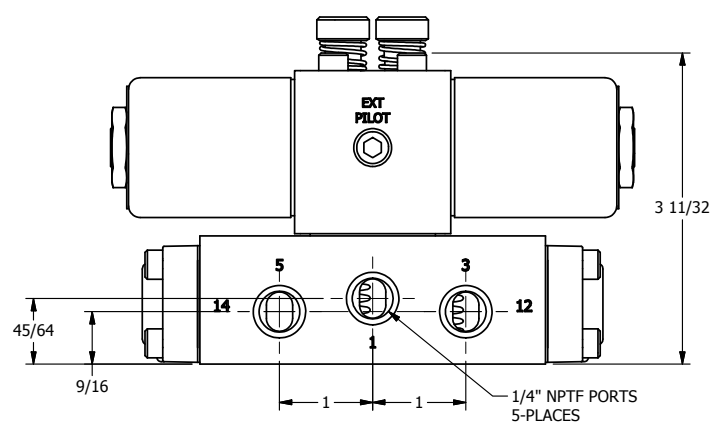

4

3

2

1

AAA
PRODUCTS
INTERNATIONAL

**AAA PRODUCTS
INTERNATIONAL**
7114 Harry Hines Blvd
Dallas, TX 75235

TITLE: 1/4" SIDE PORT, DBL SOL, 2 POS,
FRICTION POS, SOL RTRN,
CLASSIC SOL, LCKNG OVRD

DRAWING NO.:
DIM_SS20