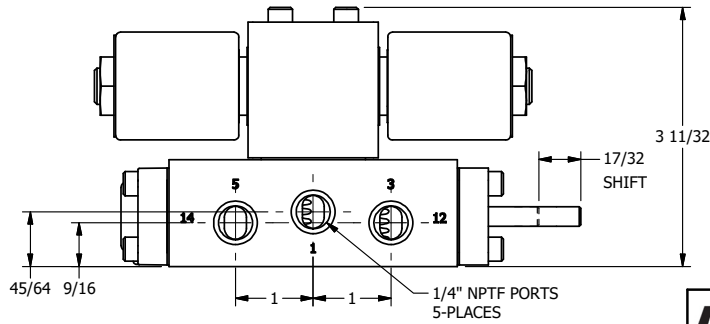

4

3

2

1

AAA
PRODUCTS
INTERNATIONAL

AAA PRODUCTS INTERNATIONAL
7114 Harry Hines Blvd
Dallas, TX 75235

TITLE: 1/4" SIDE PORT, DBL SOL, 2 POS,
SOL RTN, MOLD-OVER,
TPD VENT, THD PIN

DRAWING NO.:
DIM_SS2MTK