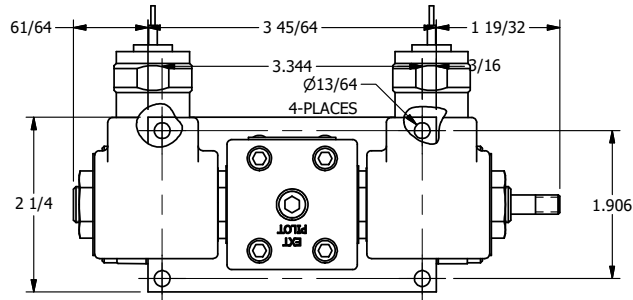

4

3

2

1

AAA
PRODUCTS
INTERNATIONAL

AAA PRODUCTS INTERNATIONAL
7114 Harry Hines Blvd
Dallas, TX 75235

TITLE: 1/4" SIDE PORT, DBL SOL, 2 POS,
SOL RTN, MOLD-OVER,
TPD VENT, THD PIN

DRAWING NO.:
DIM_SS2MTK