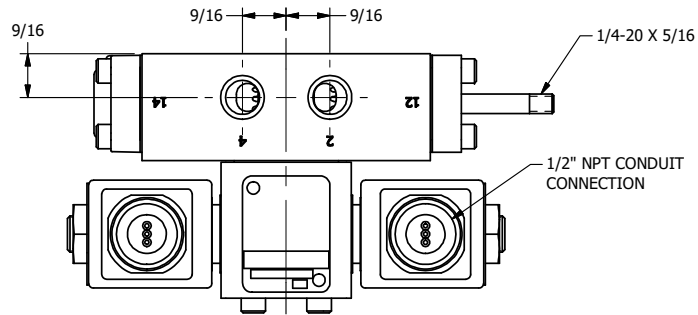

4

3

2

1

AAA
PRODUCTS
INTERNATIONAL

AAA PRODUCTS INTERNATIONAL
7114 Harry Hines Blvd
Dallas, TX 75235

TITLE: 1/4" SIDE PORT, DBL SOL, 2 POS,
SOL RTN, MOLD-OVER,
TPD VENT, THD PIN

DRAWING NO.:
DIM_SS2MTK