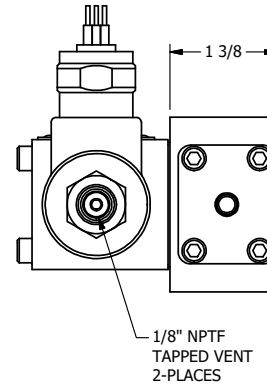

4

3

2

1

AAA
PRODUCTS
INTERNATIONAL

AAA PRODUCTS INTERNATIONAL
7114 Harry Hines Blvd
Dallas, TX 75235

TITLE: 1/4" SIDE PORT, DBL SOL, 2 POS,
SOL RTN, MOLD-OVER,
TPD VENT, THD PIN

DRAWING NO.:
DIM_SS2MTK