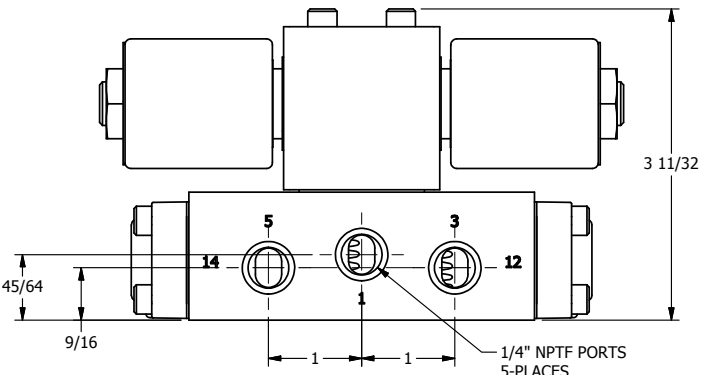

4

3

2

1

1/2" NPT CONDUIT CONNECTION

1/4" NPTF PORTS 5-PLACES

**AAA**  
PRODUCTS  
INTERNATIONAL

**AAA PRODUCTS INTERNATIONAL**  
7114 Harry Hines Blvd  
Dallas, TX 75235

TITLE: 1/4" SIDE PORT, DBL SOL, 2 POS,  
FRICTION POS, SOL RTRN,  
MOLD-OVER, TAPPED EXHST

DRAWING NO.:  
DIM\_SS2MT

THE INFORMATION CONTAINED WITHIN THIS DOCUMENT IS PROPRIETARY TO AAA PRODUCTS AND MAY NOT BE DISCLOSED WITHOUT PRIOR WRITTEN CONSENT