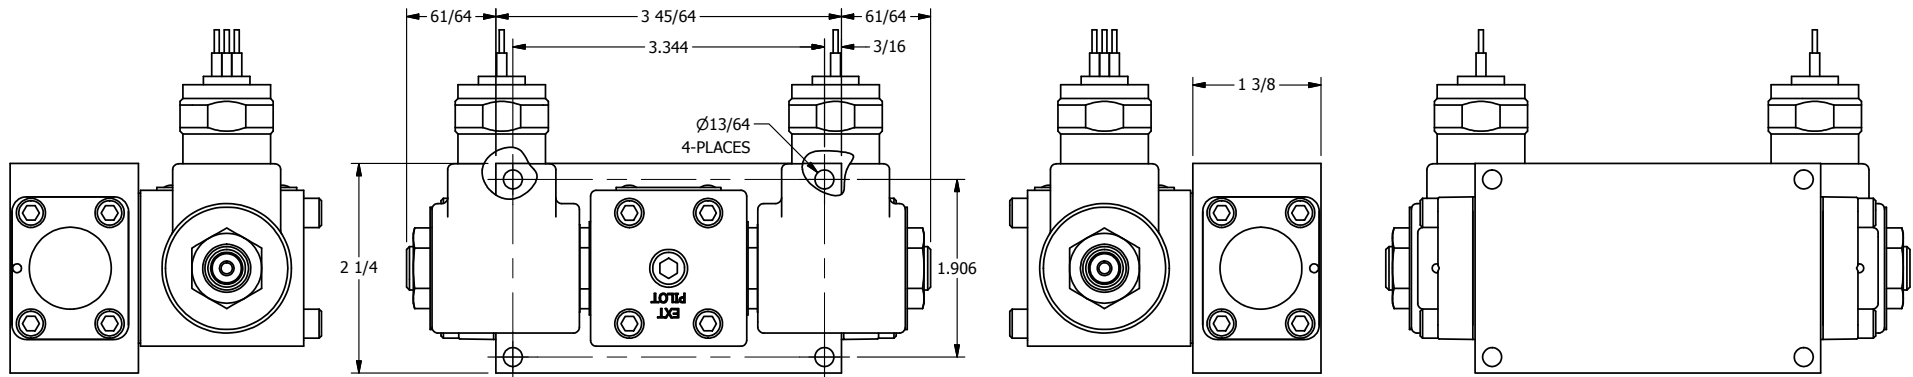

4

3

2

1

1/2" NPT CONDUIT CONNECTION

1/4" NPTF PORTS 5-PLACES

**AAA**  
PRODUCTS  
INTERNATIONAL

**AAA PRODUCTS INTERNATIONAL**  
7114 Harry Hines Blvd  
Dallas, TX 75235

TITLE: 1/4" SIDE PORT, DBL SOL, 2 POS,  
FRICTION POS, SOL RTRN,  
MOLD-OVER, TAPPED EXHST

DRAWING NO.:  
DIM\_SS2MT

THE INFORMATION CONTAINED WITHIN THIS DOCUMENT IS PROPRIETARY TO AAA PRODUCTS AND MAY NOT BE DISCLOSED WITHOUT PRIOR WRITTEN CONSENT