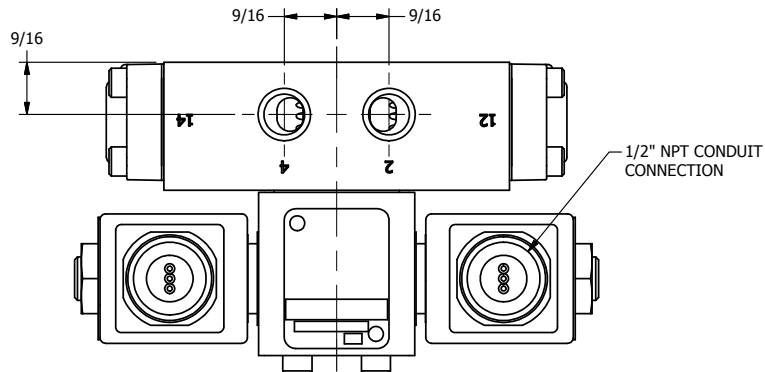

4

3

2

1

1/2" NPT CONDUIT CONNECTION

1/4" NPTF PORTS 5-PLACES

**AAA**  
PRODUCTS  
INTERNATIONAL

**AAA PRODUCTS INTERNATIONAL**  
7114 Harry Hines Blvd  
Dallas, TX 75235

TITLE: 1/4" SIDE PORT, DBL SOL, 2 POS,  
FRICTION POS, SOL RTRN,  
MOLD-OVER, TAPPED EXHST

DRAWING NO.:  
DIM\_SS2MT

THE INFORMATION CONTAINED WITHIN THIS DOCUMENT IS PROPRIETARY TO AAA PRODUCTS AND MAY NOT BE DISCLOSED WITHOUT PRIOR WRITTEN CONSENT