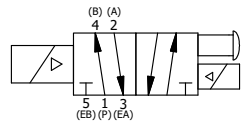

4

3

2

1

1/8" NPTF TAPPED VENT 2-PLACES

AAA
PRODUCTS
INTERNATIONAL

AAA PRODUCTS INTERNATIONAL
7114 Harry Hines Blvd
Dallas, TX 75235

TITLE: 1/4" SIDE PORT, DBL SOL, 2 POS, FRCTN POS, SOL RTRN, MOLD-OVER, LCKNG OVRD, TPD VENT, SPL OVRD

DRAWING NO.: DIM_SS2MOTOS

THE INFORMATION CONTAINED WITHIN THIS DOCUMENT IS PROPRIETARY TO AAA PRODUCTS AND MAY NOT BE DISCLOSED WITHOUT PRIOR WRITTEN CONSENT

4

3

2