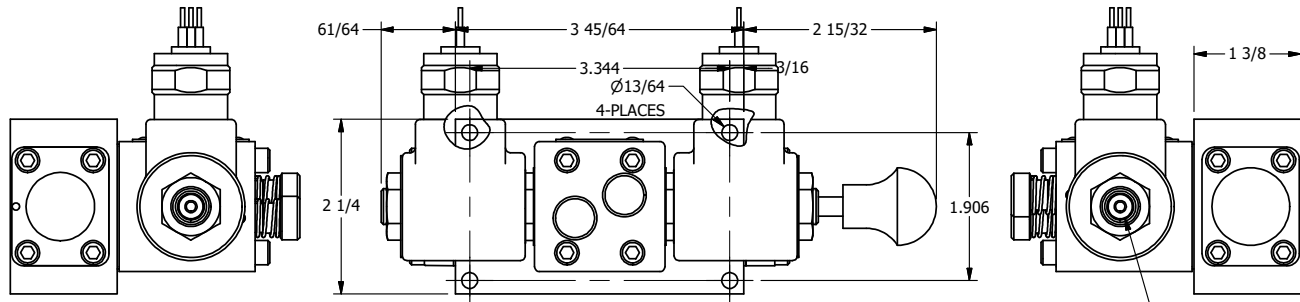

4

3

2

1

1/8" NPTF TAPPED VENT 2-PLACES

AAA
PRODUCTS
INTERNATIONAL

AAA PRODUCTS INTERNATIONAL
7114 Harry Hines Blvd
Dallas, TX 75235

TITLE: 1/4" SIDE PORT, DBL SOL, 2 POS, FRCTN POS, SOL RTRN, MOLD-OVER, LCKNG OVRD, TPD VENT, SPL OVRD