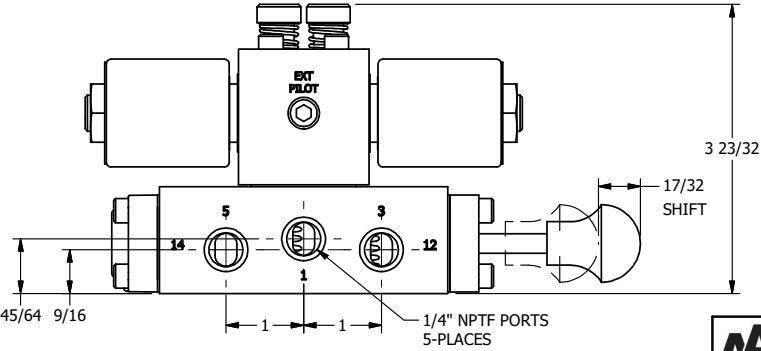

4

3

2

1

1/8" NPTF TAPPED VENT 2-PLACES

AAA
PRODUCTS
INTERNATIONAL

AAA PRODUCTS INTERNATIONAL
7114 Harry Hines Blvd
Dallas, TX 75235

TITLE: 1/4" SIDE PORT, DBL SOL, 2 POS, FRCTN POS, SOL RTRN, MOLD-OVER, LCKNG OVRD, TPD VENT, SPL OVRD

DRAWING NO.: DIM_SS2MOTOS

THE INFORMATION CONTAINED WITHIN THIS DOCUMENT IS PROPRIETARY TO AAA PRODUCTS AND MAY NOT BE DISCLOSED WITHOUT PRIOR WRITTEN CONSENT

4

3

2