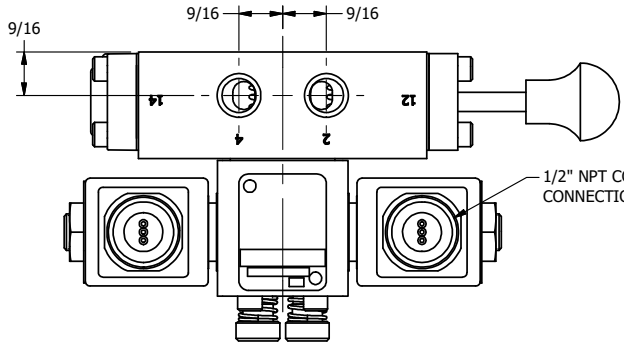

4

3

2

1

1/8" NPTF TAPPED VENT 2-PLACES

AAA
PRODUCTS
INTERNATIONAL

AAA PRODUCTS INTERNATIONAL
7114 Harry Hines Blvd
Dallas, TX 75235

TITLE: 1/4" SIDE PORT, DBL SOL, 2 POS, FRCTN POS, SOL RTRN, MOLD-OVER, LCKNG OVRD, TPD VENT, SPL OVRD

DRAWING NO.: DIM_SS2MOTOS

THE INFORMATION CONTAINED WITHIN THIS DOCUMENT IS PROPRIETARY TO AAA PRODUCTS AND MAY NOT BE DISCLOSED WITHOUT PRIOR WRITTEN CONSENT

4

3

2