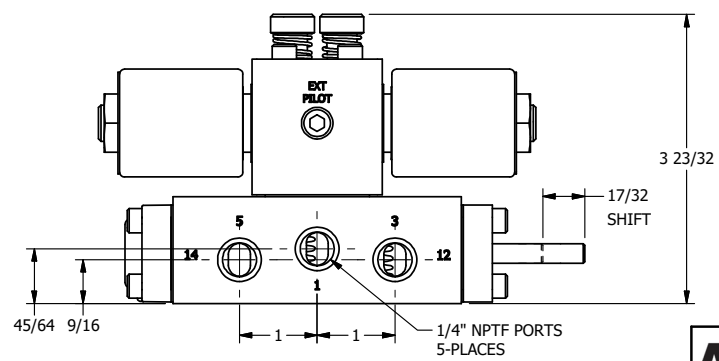

4

3

2

1

4

3

2

AAA
PRODUCTS
INTERNATIONAL

AAA PRODUCTS INTERNATIONAL
7114 Harry Hines Blvd
Dallas, TX 75235

TITLE: 1/4" SIDE PORT, DBL SOL, 2 POS,
FRCTN POS, SOL RTRN, MOLD-OVER,
LCKNG OVRD, TPD VENT, THD PIN

DRAWING NO.:
DIM_SS2MOTK

THE INFORMATION CONTAINED WITHIN THIS DOCUMENT IS PROPRIETARY TO AAA PRODUCTS AND MAY NOT BE DISCLOSED WITHOUT PRIOR WRITTEN CONSENT