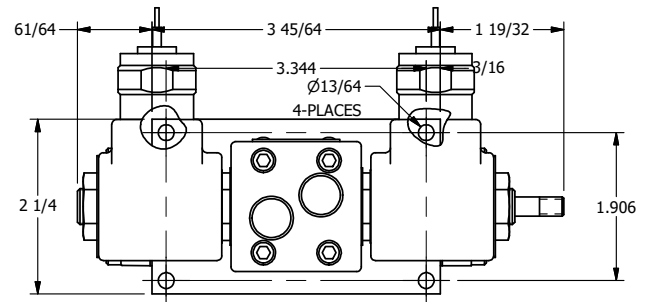

4

3

2

1

4

3

2

**AAA**  
PRODUCTS  
INTERNATIONAL

**AAA PRODUCTS INTERNATIONAL**  
7114 Harry Hines Blvd  
Dallas, TX 75235

TITLE: 1/4" SIDE PORT, DBL SOL, 2 POS,  
FRCTN POS, SOL RTRN, MOLD-OVER,  
LCKNG OVRD, TPD VENT, THD PIN

DRAWING NO.:  
DIM\_SS2MOTK