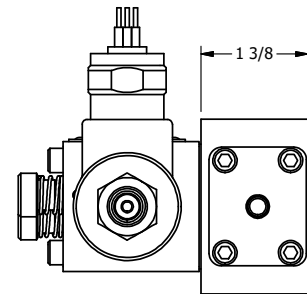

4

3

2

1

4

3

2

AAA
PRODUCTS
INTERNATIONAL

AAA PRODUCTS INTERNATIONAL
7114 Harry Hines Blvd
Dallas, TX 75235

TITLE: 1/4" SIDE PORT, DBL SOL, 2 POS,
FRCTN POS, SOL RTRN, MOLD-OVER,
LCKNG OVRD, TPD VENT, THD PIN

DRAWING NO.:
DIM_SS2MOTK

THE INFORMATION CONTAINED WITHIN THIS DOCUMENT IS PROPRIETARY TO AAA PRODUCTS AND MAY NOT BE DISCLOSED WITHOUT PRIOR WRITTEN CONSENT