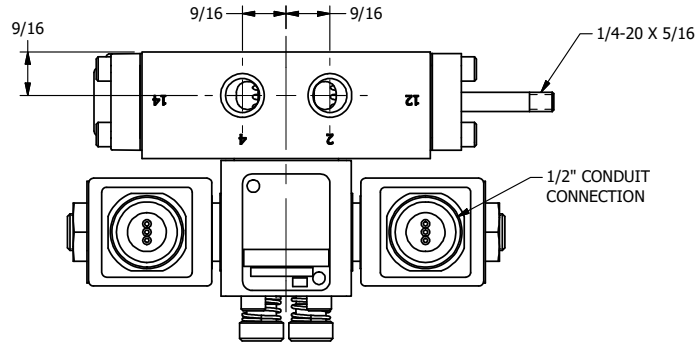

4

3

2

1

4

3

2

AAA
PRODUCTS
INTERNATIONAL

AAA PRODUCTS INTERNATIONAL
7114 Harry Hines Blvd
Dallas, TX 75235

TITLE: 1/4" SIDE PORT, DBL SOL, 2 POS,
FRCTN POS, SOL RTRN, MOLD-OVER,
LCKNG OVRD, TPD VENT, THD PIN

DRAWING NO.:
DIM_SS2MOTK

THE INFORMATION CONTAINED WITHIN THIS DOCUMENT IS PROPRIETARY TO AAA PRODUCTS AND MAY NOT BE DISCLOSED WITHOUT PRIOR WRITTEN CONSENT