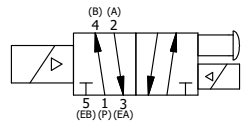

4

3

2

1

**AAA**  
PRODUCTS INTERNATIONAL  
7114 Harry Hines Blvd  
Dallas, TX 75235

TITLE: 1/4" SIDE PORT, DBL SOL, 2 POS, FRCTN POS, SOL RTRN, MOLD-OVER, PUSH OVRD, TPD VENT, SPL OVRD

DRAWING NO.: DIM\_SS2MOPTOS