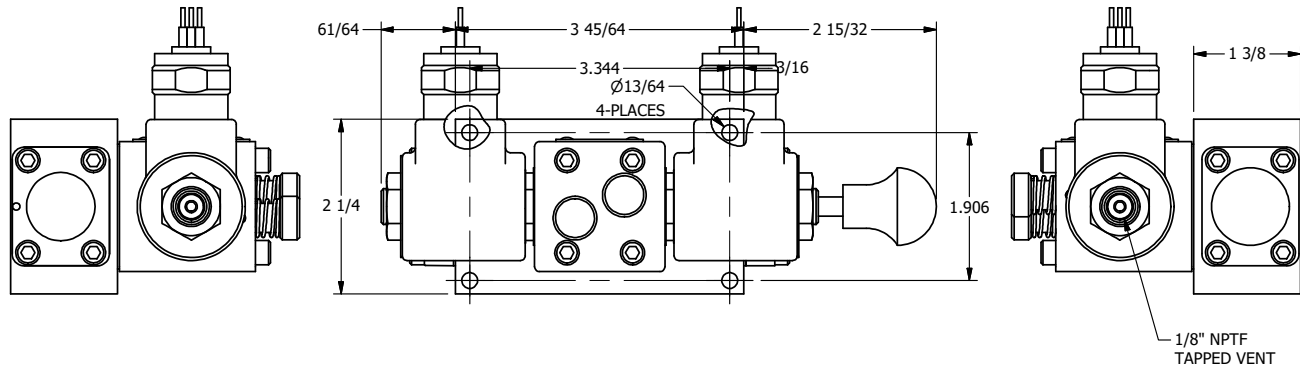

4

3

2

1

**AAA**  
PRODUCTS INTERNATIONAL  
7114 Harry Hines Blvd  
Dallas, TX 75235

TITLE: 1/4" SIDE PORT, DBL SOL, 2 POS, FRCTN POS, SOL RTRN, MOLD-OVER, PUSH OVRD, TPD VENT, SPL OVRD

DRAWING NO.: DIM\_SS2MOPTOS