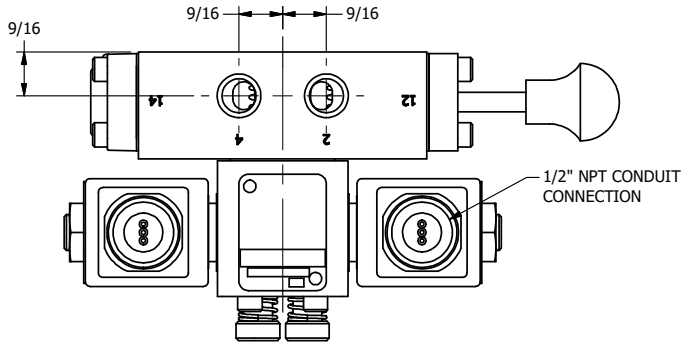

4

3

2

1

**AAA**  
PRODUCTS INTERNATIONAL  
7114 Harry Hines Blvd  
Dallas, TX 75235

TITLE: 1/4" SIDE PORT, DBL SOL, 2 POS, FRCTN POS, SOL RTRN, MOLD-OVER, PUSH OVRD, TPD VENT, SPL OVRD

DRAWING NO.: DIM\_SS2MOPTOS