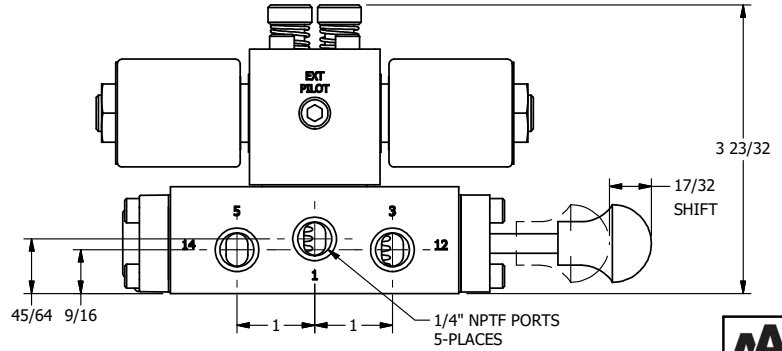

4

3

2

1

**AAA**  
PRODUCTS INTERNATIONAL  
7114 Harry Hines Blvd  
Dallas, TX 75235

TITLE: 1/4" SIDE PORT, DBL SOL, 2 POS, FRCTN POS, SOL RTRN, MOLD-OVER, PUSH OVRD, TPD VENT, SPL OVRD

DRAWING NO.: DIM\_SS2MOPTOS