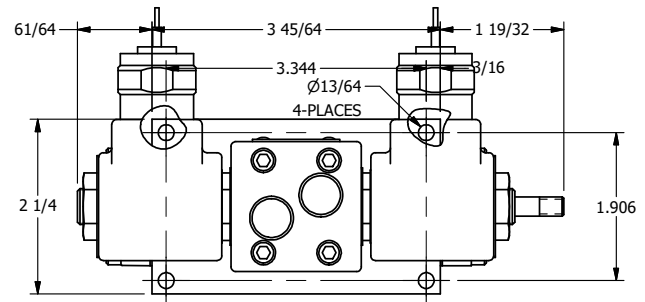

4

3

2

1

4

3

2

AAA
PRODUCTS
INTERNATIONAL

**AAA PRODUCTS
INTERNATIONAL**
7114 Harry Hines Blvd
Dallas, TX 75235

TITLE: 1/4" SIDE PORT, DBL SOL, 2 POS,
SOL RTN, MOLD-OVER,
PUSH OVRD, TPD VENT, THD PIN

DRAWING NO.:
DIM_SS2MOPTK

THE INFORMATION CONTAINED WITHIN THIS DOCUMENT IS PROPRIETARY TO AAA PRODUCTS AND MAY NOT BE DISCLOSED WITHOUT PRIOR WRITTEN CONSENT