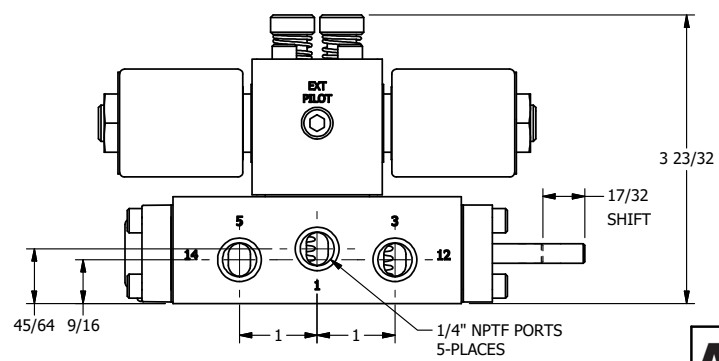

4

3

2

1

4

3

2

AAA
PRODUCTS
INTERNATIONAL

**AAA PRODUCTS
INTERNATIONAL**
7114 Harry Hines Blvd
Dallas, TX 75235

TITLE: 1/4" SIDE PORT, DBL SOL, 2 POS,
SOL RTN, MOLD-OVER,
PUSH OVRD, TPD VENT, THD PIN

DRAWING NO.:
DIM_SS2MOPTK

THE INFORMATION CONTAINED WITHIN THIS DOCUMENT IS PROPRIETARY TO AAA PRODUCTS AND MAY NOT BE DISCLOSED WITHOUT PRIOR WRITTEN CONSENT