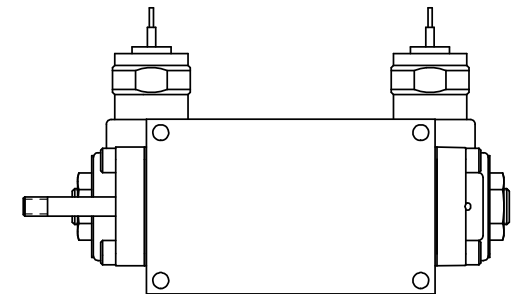

4

3

2

1

4

3

2

AAA
PRODUCTS
INTERNATIONAL

**AAA PRODUCTS
INTERNATIONAL**
7114 Harry Hines Blvd
Dallas, TX 75235

TITLE: 1/4" SIDE PORT, DBL SOL, 2 POS,
SOL RTN, MOLD-OVER,
PUSH OVRD, TPD VENT, THD PIN

DRAWING NO.:
DIM_SS2MOPTK

THE INFORMATION CONTAINED WITHIN THIS DOCUMENT IS PROPRIETARY TO AAA PRODUCTS AND MAY NOT BE DISCLOSED WITHOUT PRIOR WRITTEN CONSENT