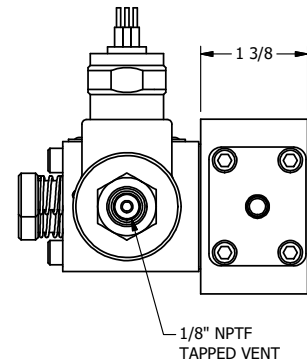

4

3

2

1

4

3

2

AAA
PRODUCTS
INTERNATIONAL

**AAA PRODUCTS
INTERNATIONAL**
7114 Harry Hines Blvd
Dallas, TX 75235

TITLE: 1/4" SIDE PORT, DBL SOL, 2 POS,
SOL RTN, MOLD-OVER,
PUSH OVRD, TPD VENT, THD PIN

DRAWING NO.:
DIM_SS2MOPTK

THE INFORMATION CONTAINED WITHIN THIS DOCUMENT IS PROPRIETARY TO AAA PRODUCTS AND MAY NOT BE DISCLOSED WITHOUT PRIOR WRITTEN CONSENT