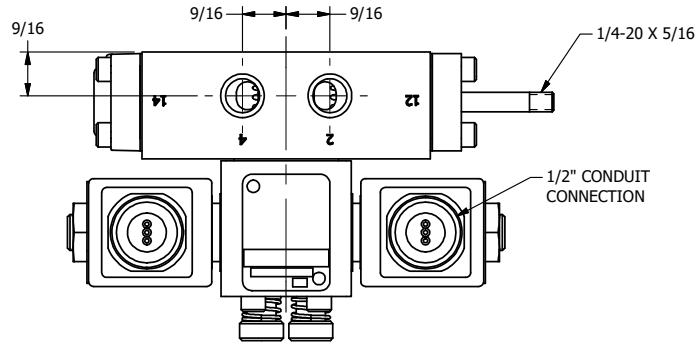

4

3

2

1

4

3

2

AAA
PRODUCTS
INTERNATIONAL

**AAA PRODUCTS
INTERNATIONAL**
7114 Harry Hines Blvd
Dallas, TX 75235

TITLE: 1/4" SIDE PORT, DBL SOL, 2 POS,
SOL RTN, MOLD-OVER,
PUSH OVRD, TPD VENT, THD PIN

DRAWING NO.:
DIM_SS2MOPTK

THE INFORMATION CONTAINED WITHIN THIS DOCUMENT IS PROPRIETARY TO AAA PRODUCTS AND MAY NOT BE DISCLOSED WITHOUT PRIOR WRITTEN CONSENT