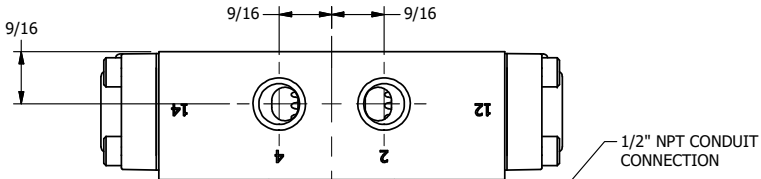

4

3

2

1

AAA
PRODUCTS
INTERNATIONAL

AAA PRODUCTS INTERNATIONAL
7114 Harry Hines Blvd
Dallas, TX 75235

TITLE: 1/4" SIDE PORT, DBL SOL, 2 POS,
SOL RTN, MOLD-OVER,
PUSH OVRD, TPD VENT

DRAWING NO.:
DIM_SS2MOPT