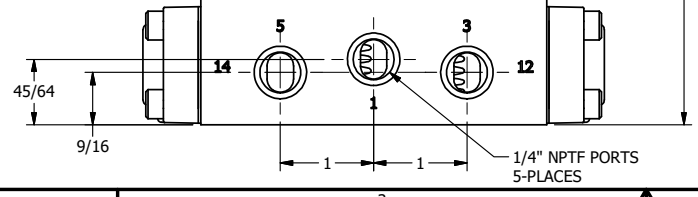

4

3

2

1

AAA
PRODUCTS
INTERNATIONAL

AAA PRODUCTS INTERNATIONAL
7114 Harry Hines Blvd
Dallas, TX 75235

TITLE: 1/4" SIDE PORT, DBL SOL, 2 POS,
SOL RTN, MOLD-OVER,
PUSH OVRD, TPD VENT

DRAWING NO.:
DIM_SS2MOPT