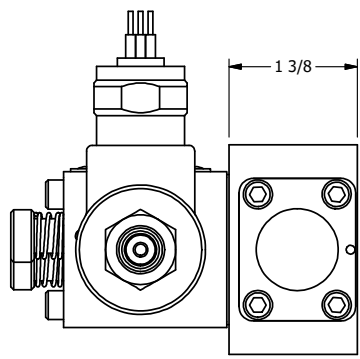

4

3

2

1

AAA
PRODUCTS
INTERNATIONAL

AAA PRODUCTS INTERNATIONAL
7114 Harry Hines Blvd
Dallas, TX 75235

TITLE: 1/4" SIDE PORT, DBL SOL, 2 POS,
SOL RTN, MOLD-OVER,
PUSH OVRD, TPD VENT

DRAWING NO.:
DIM_SS2MOPT