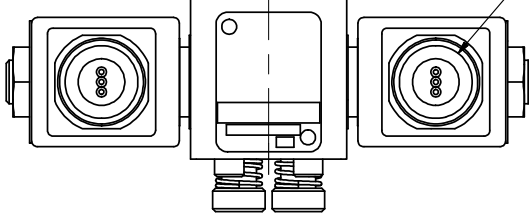

4

3

2

1

AAA
PRODUCTS
INTERNATIONAL

AAA PRODUCTS INTERNATIONAL
7114 Harry Hines Blvd
Dallas, TX 75235

TITLE: 1/4" SIDE PORT, DBL SOL, 2 POS,
SOL RTN, MOLD-OVER,
PUSH OVRD, TPD VENT

DRAWING NO.:
DIM_SS2MOPT