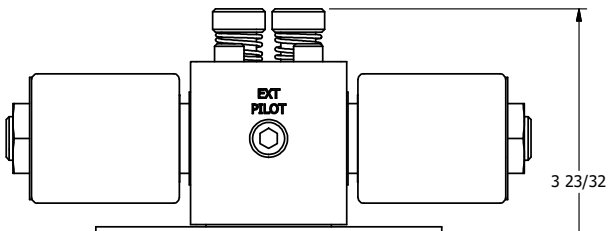

4

3

2

1

AAA
PRODUCTS
INTERNATIONAL

AAA PRODUCTS INTERNATIONAL
7114 Harry Hines Blvd
Dallas, TX 75235

TITLE: 1/4" SIDE PORT, DBL SOL, 2 POS,
SOL RTN, MOLD-OVER,
PUSH OVRD, TPD VENT

DRAWING NO.:
DIM_SS2MOPT