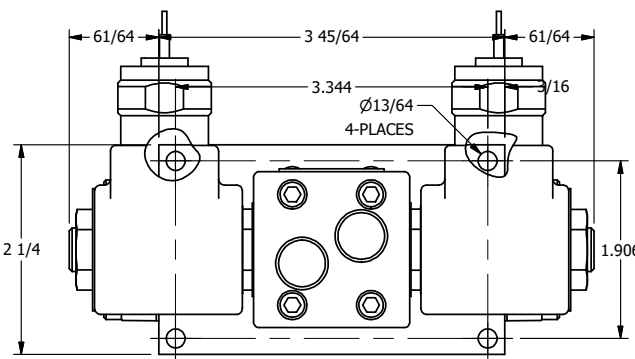

4

3

2

1

AAA
PRODUCTS
INTERNATIONAL

AAA PRODUCTS INTERNATIONAL
7114 Harry Hines Blvd
Dallas, TX 75235

TITLE: 1/4" SIDE PORT, DBL SOL, 2 POS,
SOL RTN, MOLD-OVER,
PUSH OVRD, TPD VENT

DRAWING NO.:
DIM_SS2MOPT