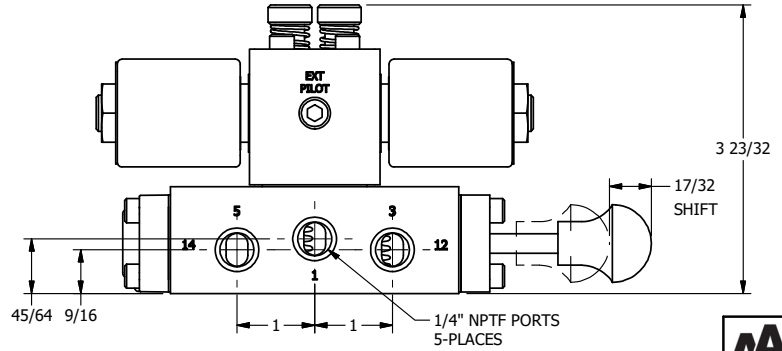

4

3

2

1

AAA
PRODUCTS
INTERNATIONAL

AAA PRODUCTS INTERNATIONAL
7114 Harry Hines Blvd
Dallas, TX 75235

TITLE: 1/4" SIDE PORT, DBL SOL, 2 POS,
FRCTN POS, SOL RTRN, MOLD-OVER,
PUSH OVRD, MAN SPL OVRD

DRAWING NO.:
DIM_SS2MOPUS