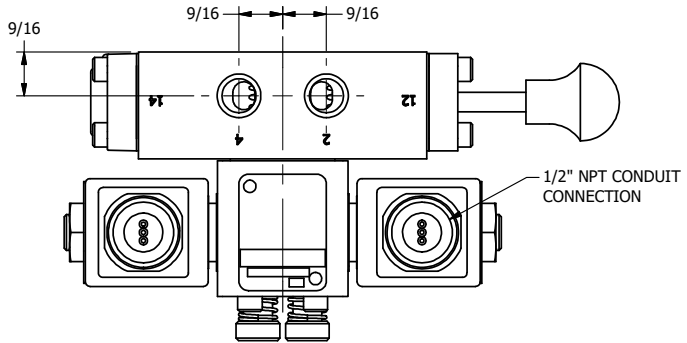

4

3

2

1

AAA
PRODUCTS
INTERNATIONAL

AAA PRODUCTS INTERNATIONAL
7114 Harry Hines Blvd
Dallas, TX 75235

TITLE: 1/4" SIDE PORT, DBL SOL, 2 POS,
FRCTN POS, SOL RTRN, MOLD-OVER,
PUSH OVRD, MAN SPL OVRD

DRAWING NO.:
DIM_SS2MOPUS