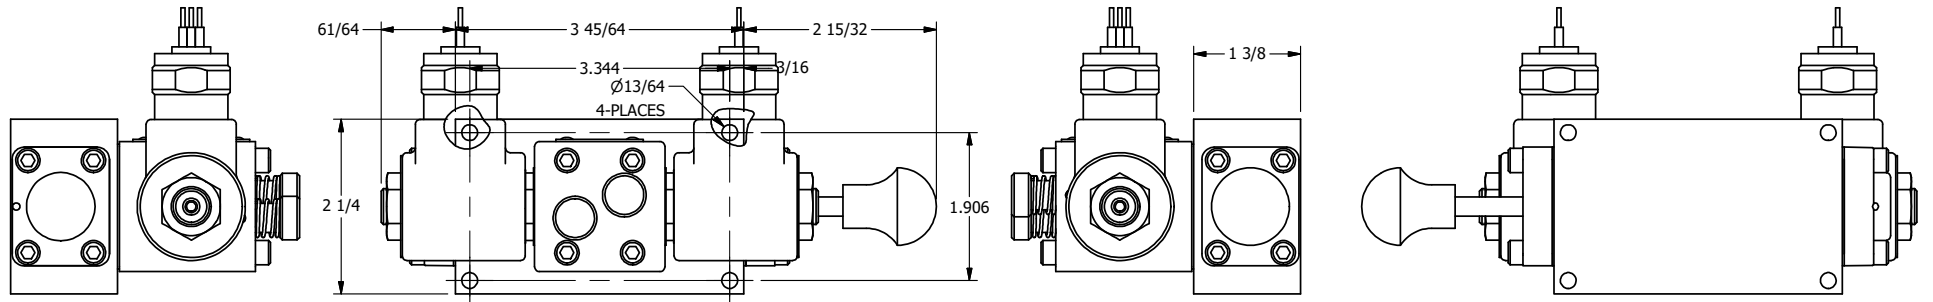

4

3

2

1

AAA
PRODUCTS
INTERNATIONAL

AAA PRODUCTS INTERNATIONAL
7114 Harry Hines Blvd
Dallas, TX 75235

TITLE: 1/4" SIDE PORT, DBL SOL, 2 POS,
FRCTN POS, SOL RTRN, MOLD-OVER,
PUSH OVRD, MAN SPL OVRD

DRAWING NO.:
DIM_SS2MOPUS