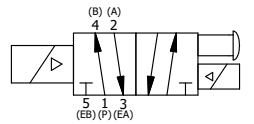

4

3

2

1

AAA
PRODUCTS
INTERNATIONAL

AAA PRODUCTS INTERNATIONAL
7114 Harry Hines Blvd
Dallas, TX 75235

TITLE: 1/4" SIDE PORT, DBL SOL, 2 POS,
FRCTN POS, SOL RTRN, MOLD-OVER,
PUSH OVRD, MAN SPL OVRD

DRAWING NO.:
DIM_SS2MOPUS