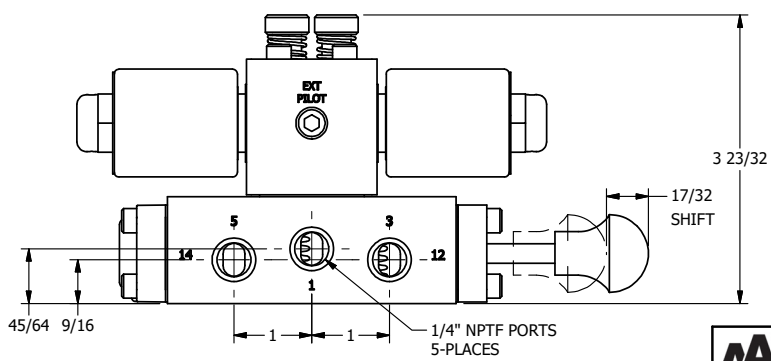

4

3

2

1

AAA
PRODUCTS
INTERNATIONAL

**AAA PRODUCTS
INTERNATIONAL**
7114 Harry Hines Blvd
Dallas, TX 75235

TITLE: 1/4" SIDE PORT, DBL SOL, 2 POS,
FRCTN POS, SOL RTRN, MOLD-OVER,
PUSH OVRD, EXCLDR, SPL OVRD

DRAWING NO.:
DIM_SS2MOPLOS