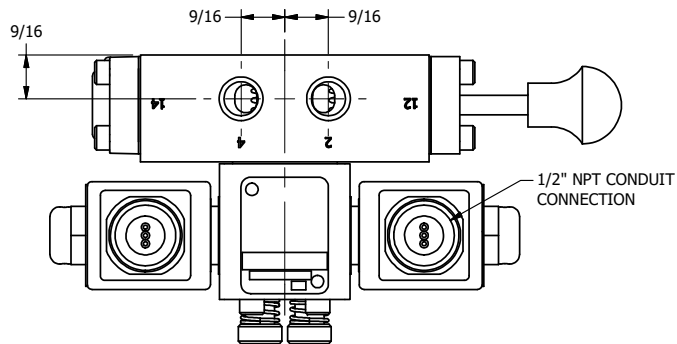

4

3

2

1

AAA
PRODUCTS
INTERNATIONAL

**AAA PRODUCTS
INTERNATIONAL**
7114 Harry Hines Blvd
Dallas, TX 75235

TITLE: 1/4" SIDE PORT, DBL SOL, 2 POS,
FRCTN POS, SOL RTRN, MOLD-OVER,
PUSH OVRD, EXCLDR, SPL OVRD

DRAWING NO.:
DIM_SS2MOPLOS