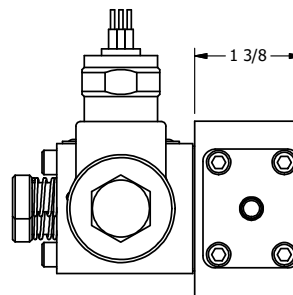

4

3

2

1

AAA
PRODUCTS
INTERNATIONAL

**AAA PRODUCTS
INTERNATIONAL**
7114 Harry Hines Blvd
Dallas, TX 75235

TITLE: 1/4" SIDE PORT, DBL SOL, 2 POS,
SOL RTN, MOLD-OVER,
PUSH OVRD, EXCLDR, THD PIN

DRAWING NO.:
DIM_SS2MOPLK