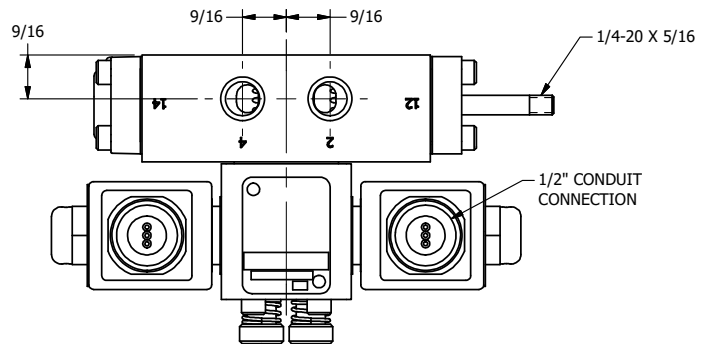

4

3

2

1

AAA
PRODUCTS
INTERNATIONAL

**AAA PRODUCTS
INTERNATIONAL**
7114 Harry Hines Blvd
Dallas, TX 75235

TITLE: 1/4" SIDE PORT, DBL SOL, 2 POS,
SOL RTN, MOLD-OVER,
PUSH OVRD, EXCLDR, THD PIN

DRAWING NO.:
DIM_SS2MOPLK