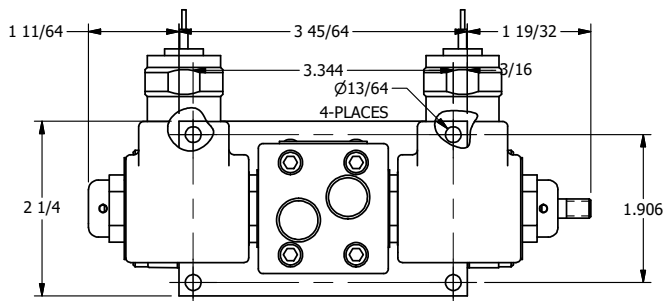

4

3

2

1

AAA
PRODUCTS
INTERNATIONAL

**AAA PRODUCTS
INTERNATIONAL**
7114 Harry Hines Blvd
Dallas, TX 75235

TITLE: 1/4" SIDE PORT, DBL SOL, 2 POS,
SOL RTN, MOLD-OVER,
PUSH OVRD, EXCLDR, THD PIN

DRAWING NO.:
DIM_SS2MOPLK