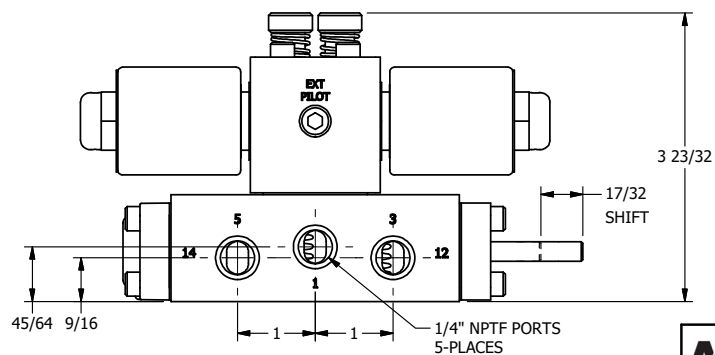

4

3

2

1

AAA
PRODUCTS
INTERNATIONAL

**AAA PRODUCTS
INTERNATIONAL**
7114 Harry Hines Blvd
Dallas, TX 75235

TITLE: 1/4" SIDE PORT, DBL SOL, 2 POS,
SOL RTN, MOLD-OVER,
PUSH OVRD, EXCLDR, THD PIN

DRAWING NO.:
DIM_SS2MOPLK