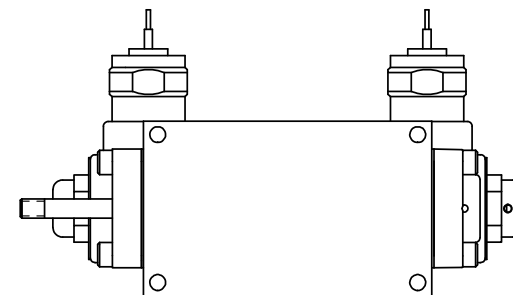

4

3

2

1

AAA
PRODUCTS
INTERNATIONAL

**AAA PRODUCTS
INTERNATIONAL**
7114 Harry Hines Blvd
Dallas, TX 75235

TITLE: 1/4" SIDE PORT, DBL SOL, 2 POS,
SOL RTN, MOLD-OVER,
PUSH OVRD, EXCLDR, THD PIN

DRAWING NO.:
DIM_SS2MOPLK