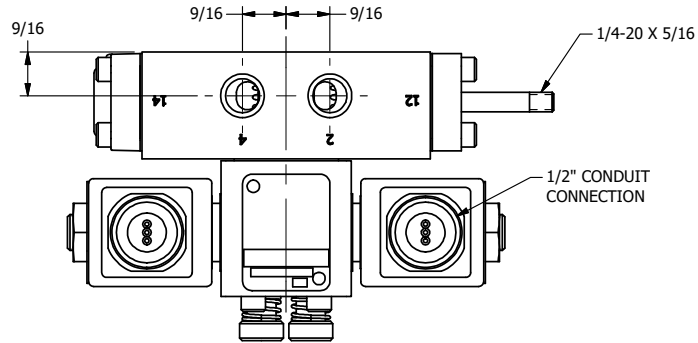

4

3

2

1

AAA
PRODUCTS
INTERNATIONAL

**AAA PRODUCTS
INTERNATIONAL**
7114 Harry Hines Blvd
Dallas, TX 75235

TITLE: 1/4" SIDE PORT, DBL SOL, 2 POS,
SOL RTN, MOLD-OVER,
PUSH OVRD, THD PIN

DRAWING NO.:
DIM_SS2MOPK