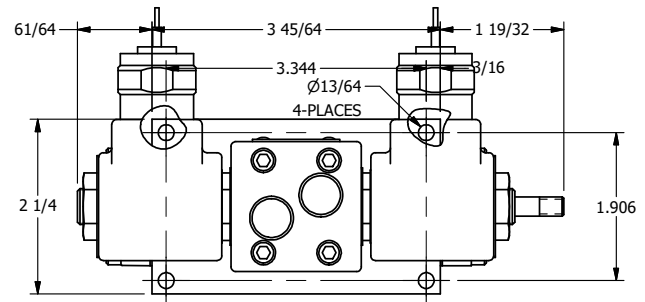

4

3

2

1

AAA
PRODUCTS
INTERNATIONAL

**AAA PRODUCTS
INTERNATIONAL**
7114 Harry Hines Blvd
Dallas, TX 75235

TITLE: 1/4" SIDE PORT, DBL SOL, 2 POS,
SOL RTN, MOLD-OVER,
PUSH OVRD, THD PIN

DRAWING NO.:
DIM_SS2MOPK