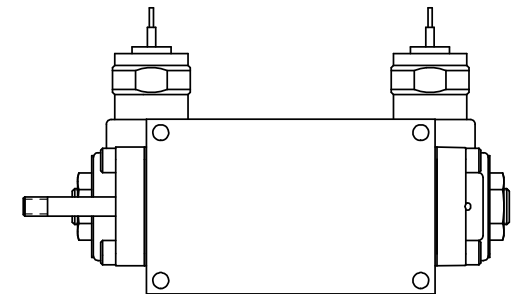

4

3

2

1

AAA
PRODUCTS
INTERNATIONAL

**AAA PRODUCTS
INTERNATIONAL**
7114 Harry Hines Blvd
Dallas, TX 75235

TITLE: 1/4" SIDE PORT, DBL SOL, 2 POS,
SOL RTN, MOLD-OVER,
PUSH OVRD, THD PIN

DRAWING NO.:
DIM_SS2MOPK