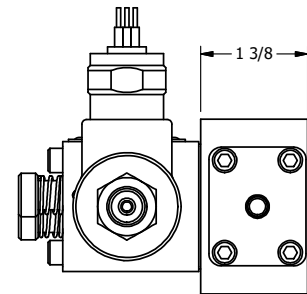

4

3

2

1

AAA
PRODUCTS
INTERNATIONAL

**AAA PRODUCTS
INTERNATIONAL**
7114 Harry Hines Blvd
Dallas, TX 75235

TITLE: 1/4" SIDE PORT, DBL SOL, 2 POS,
SOL RTN, MOLD-OVER,
PUSH OVRD, THD PIN

DRAWING NO.:
DIM_SS2MOPK