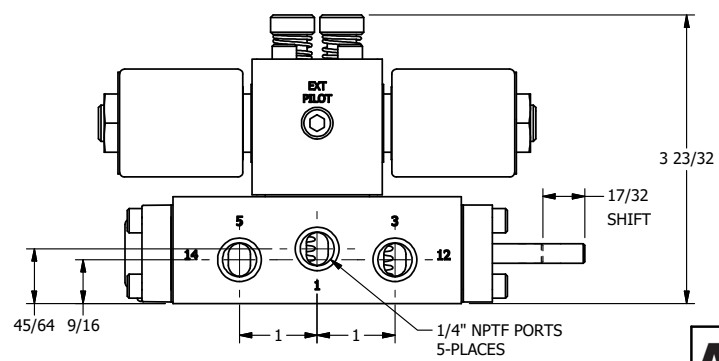

4

3

2

1

AAA
PRODUCTS
INTERNATIONAL

**AAA PRODUCTS
INTERNATIONAL**
7114 Harry Hines Blvd
Dallas, TX 75235

TITLE: 1/4" SIDE PORT, DBL SOL, 2 POS,
SOL RTN, MOLD-OVER,
PUSH OVRD, THD PIN

DRAWING NO.:
DIM_SS2MOPK