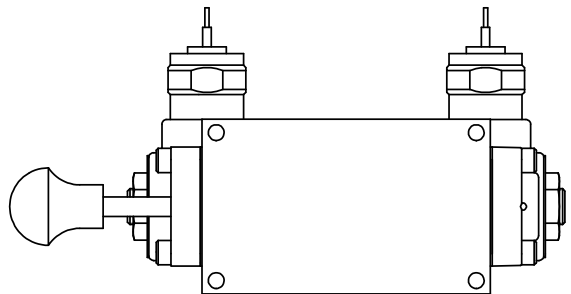

4

3

2

1

1/2" NPT CONDUIT CONNECTION

1/8" NPTF TAPPED VENT 2-PLACES

B

B

A

A

3 23/32

1/4" NPTF PORTS 5-PLACES

AAA
PRODUCTS INTERNATIONAL
7114 Harry Hines Blvd
Dallas, TX 75235

TITLE: 1/4" SIDE PORT, DBL SOL, 2 POS, FRCTN POS, SOL RTRN, MOLD-OVER, N-LCKNG OVRD, TPD VENT, SPL OVRD