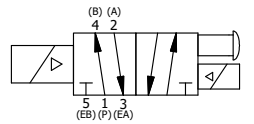

A

A

3 23/32

1/4" NPTF PORTS 5-PLACES

AAA
PRODUCTS INTERNATIONAL
7114 Harry Hines Blvd
Dallas, TX 75235

TITLE: 1/4" SIDE PORT, DBL SOL, 2 POS, FRCTN POS, SOL RTRN, MOLD-OVER, N-LCKNG OVRD, TPD VENT, SPL OVRD