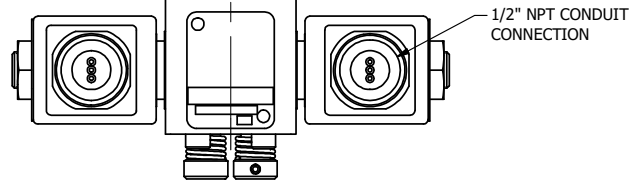

4

3

2

1

1/2" NPT CONDUIT CONNECTION

1/8" NPTF TAPPED VENT 2-PLACES

B

B

A

A

3 23/32

1/4" NPTF PORTS 5-PLACES

AAA
PRODUCTS INTERNATIONAL
7114 Harry Hines Blvd
Dallas, TX 75235

TITLE: 1/4" SIDE PORT, DBL SOL, 2 POS, FRCTN POS, SOL RTRN, MOLD-OVER, N-LCKNG OVRD, TPD VENT, SPL OVRD