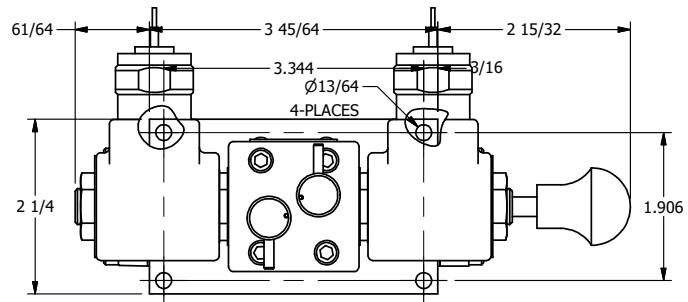

4

3

2

1

1/2" NPT CONDUIT CONNECTION

1/8" NPTF TAPPED VENT 2-PLACES

B

B

A

A

3 23/32

1/4" NPTF PORTS 5-PLACES

AAA
PRODUCTS INTERNATIONAL
7114 Harry Hines Blvd
Dallas, TX 75235

TITLE: 1/4" SIDE PORT, DBL SOL, 2 POS, FRCTN POS, SOL RTRN, MOLD-OVER, N-LCKNG OVRD, TPD VENT, SPL OVRD