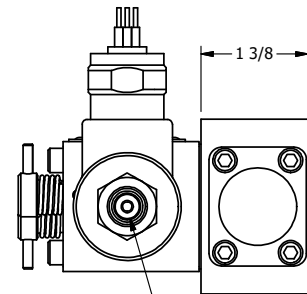

4

3

2

1

1/2" NPT CONDUIT CONNECTION

1/8" NPTF TAPPED VENT 2-PLACES

B

B

A

A

3 23/32

1/4" NPTF PORTS 5-PLACES

AAA
PRODUCTS INTERNATIONAL
7114 Harry Hines Blvd
Dallas, TX 75235

TITLE: 1/4" SIDE PORT, DBL SOL, 2 POS, FRCTN POS, SOL RTRN, MOLD-OVER, N-LCKNG OVRD, TPD VENT, SPL OVRD