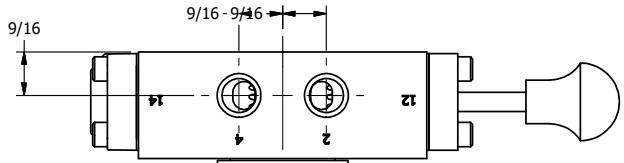

4

3

2

1

1/2" NPT CONDUIT CONNECTION

1/8" NPTF TAPPED VENT 2-PLACES

B

B

A

A

3 23/32

1/4" NPTF PORTS 5-PLACES

AAA
PRODUCTS INTERNATIONAL
7114 Harry Hines Blvd
Dallas, TX 75235

TITLE: 1/4" SIDE PORT, DBL SOL, 2 POS, FRCTN POS, SOL RTRN, MOLD-OVER, N-LCKNG OVRD, TPD VENT, SPL OVRD