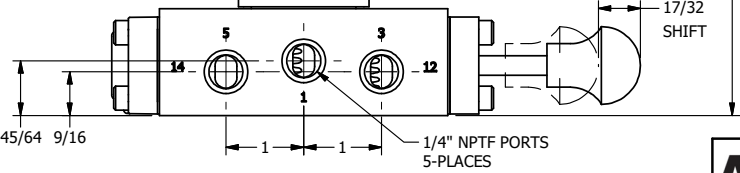

4

3

2

1

1/2" NPT CONDUIT CONNECTION

1/8" NPTF TAPPED VENT 2-PLACES

B

B

A

A

3 23/32

1/4" NPTF PORTS 5-PLACES

AAA
PRODUCTS INTERNATIONAL
7114 Harry Hines Blvd
Dallas, TX 75235

TITLE: 1/4" SIDE PORT, DBL SOL, 2 POS, FRCTN POS, SOL RTRN, MOLD-OVER, N-LCKNG OVRD, TPD VENT, SPL OVRD