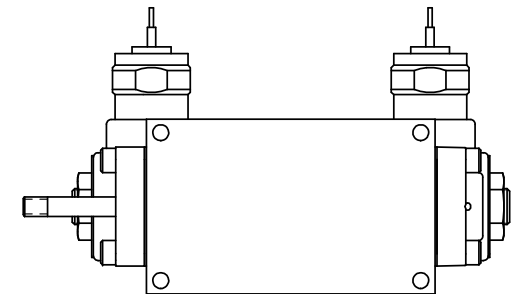

4

3

2

1

1/8" NPTF TAPPED VENT  
2-PLACES

**AAA**  
PRODUCTS  
INTERNATIONAL  
7114 Harry Hines Blvd  
Dallas, TX 75235

TITLE: 1/4" SIDE PORT, DBL SOL, 2 POS,  
SOL RTN, MOLD-OVER,  
NON-LCKNG OVRD, TPD VENT, THD PIN