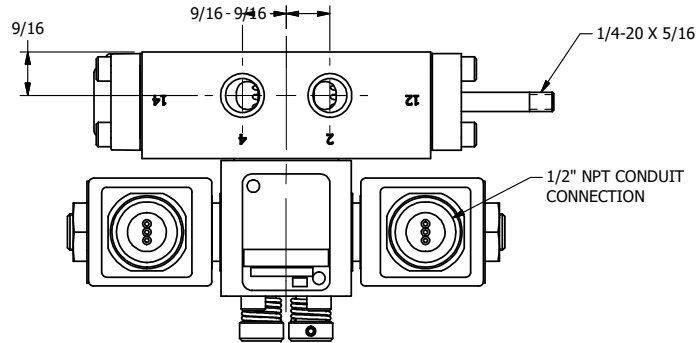

4

3

2

1

1/8" NPTF TAPPED VENT  
2-PLACES

**AAA**  
PRODUCTS  
INTERNATIONAL  
7114 Harry Hines Blvd  
Dallas, TX 75235

TITLE: 1/4" SIDE PORT, DBL SOL, 2 POS,  
SOL RTN, MOLD-OVER,  
NON-LCKNG OVRD, TPD VENT, THD PIN