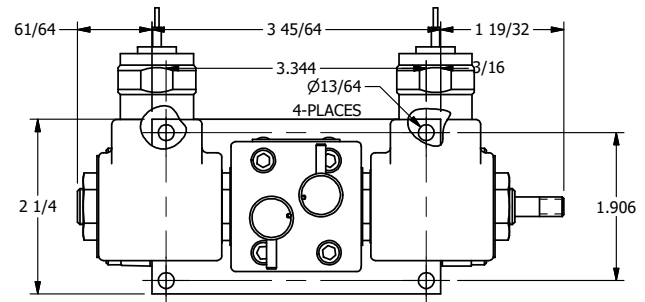

4

3

2

1

1/8" NPTF TAPPED VENT  
2-PLACES

**AAA**  
PRODUCTS  
INTERNATIONAL  
7114 Harry Hines Blvd  
Dallas, TX 75235

TITLE: 1/4" SIDE PORT, DBL SOL, 2 POS,  
SOL RTN, MOLD-OVER,  
NON-LCKNG OVRD, TPD VENT, THD PIN

DRAWING NO.:  
DIM\_SS2MONTK

THE INFORMATION CONTAINED WITHIN THIS DOCUMENT IS PROPRIETARY TO AAA PRODUCTS AND MAY NOT BE DISCLOSED WITHOUT PRIOR WRITTEN CONSENT

4

3

2