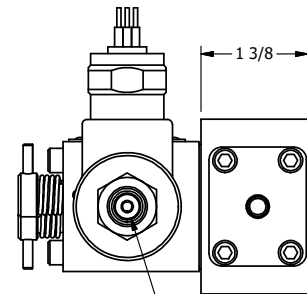

4

3

2

1

1/8" NPTF TAPPED VENT  
2-PLACES

**AAA**  
PRODUCTS  
INTERNATIONAL  
7114 Harry Hines Blvd  
Dallas, TX 75235

TITLE: 1/4" SIDE PORT, DBL SOL, 2 POS,  
SOL RTN, MOLD-OVER,  
NON-LCKNG OVRD, TPD VENT, THD PIN