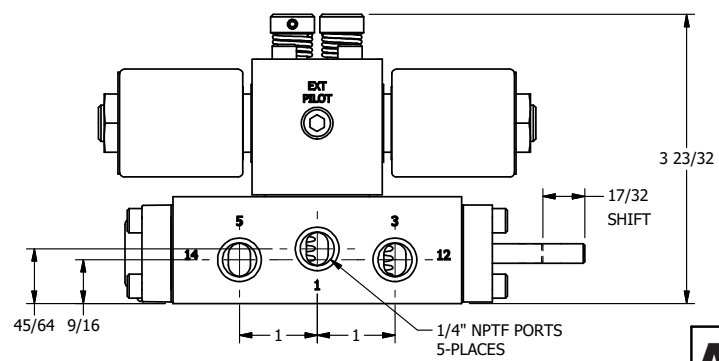

4

3

2

1

1/8" NPTF TAPPED VENT  
2-PLACES

**AAA**  
PRODUCTS  
INTERNATIONAL  
7114 Harry Hines Blvd  
Dallas, TX 75235

TITLE: 1/4" SIDE PORT, DBL SOL, 2 POS,  
SOL RTN, MOLD-OVER,  
NON-LCKNG OVRD, TPD VENT, THD PIN

DRAWING NO.:  
DIM\_SS2MONTK

THE INFORMATION CONTAINED WITHIN THIS DOCUMENT IS PROPRIETARY TO AAA PRODUCTS AND MAY NOT BE DISCLOSED WITHOUT PRIOR WRITTEN CONSENT

4

3

2