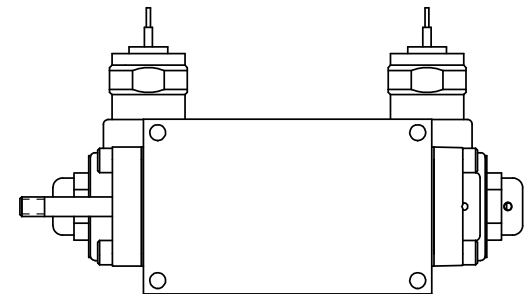

4

3

2

1

**AAA**  
PRODUCTS  
INTERNATIONAL

**AAA PRODUCTS  
INTERNATIONAL**  
7114 Harry Hines Blvd  
Dallas, TX 75235

TITLE: 1/4" SIDE PORT, DBL SOL, 2 POS,  
SOL RTN, MOLD-OVER,  
NON-LCKNG OVRD, EXCLDR, THD PIN