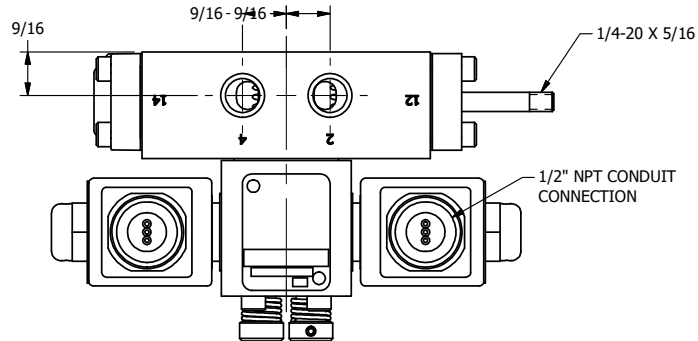

4

3

2

1

**AAA**  
PRODUCTS  
INTERNATIONAL

**AAA PRODUCTS  
INTERNATIONAL**  
7114 Harry Hines Blvd  
Dallas, TX 75235

TITLE: 1/4" SIDE PORT, DBL SOL, 2 POS,  
SOL RTN, MOLD-OVER,  
NON-LCKNG OVRD, EXCLDR, THD PIN