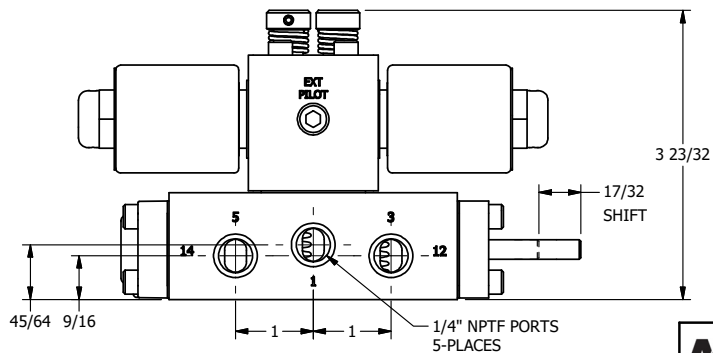

4

3

2

1

**AAA**  
PRODUCTS  
INTERNATIONAL

**AAA PRODUCTS  
INTERNATIONAL**  
7114 Harry Hines Blvd  
Dallas, TX 75235

TITLE: 1/4" SIDE PORT, DBL SOL, 2 POS,  
SOL RTN, MOLD-OVER,  
NON-LCKNG OVRD, EXCLDR, THD PIN