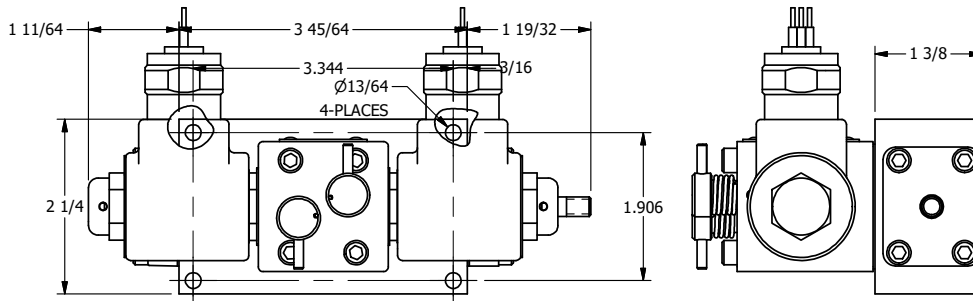

4

3

2

1

**AAA**  
PRODUCTS  
INTERNATIONAL

**AAA PRODUCTS  
INTERNATIONAL**  
7114 Harry Hines Blvd  
Dallas, TX 75235

TITLE: 1/4" SIDE PORT, DBL SOL, 2 POS,  
SOL RTN, MOLD-OVER,  
NON-LCKNG OVRD, EXCLDR, THD PIN