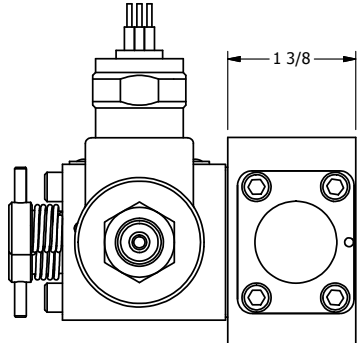

4

3

2

1

AAA
PRODUCTS
INTERNATIONAL

AAA PRODUCTS INTERNATIONAL
7114 Harry Hines Blvd
Dallas, TX 75235

TITLE: 1/4" SIDE PORT, DBL SOL, 2 POS,
FRICTION POS, SOL RTRN,
MOLD-OVER, NON-LCKNG OVRD

DRAWING NO.:
DIM_SS2MON