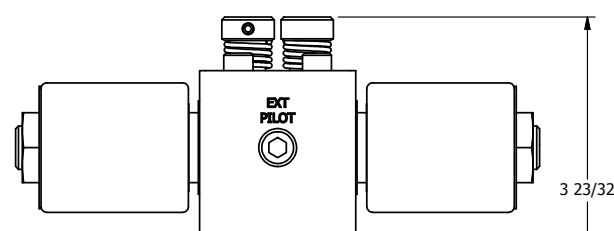

4

3

2

1

AAA
PRODUCTS
INTERNATIONAL

AAA PRODUCTS INTERNATIONAL
7114 Harry Hines Blvd
Dallas, TX 75235

TITLE: 1/4" SIDE PORT, DBL SOL, 2 POS,
FRICTION POS, SOL RTRN,
MOLD-OVER, NON-LCKNG OVRD

DRAWING NO.:
DIM_SS2MON