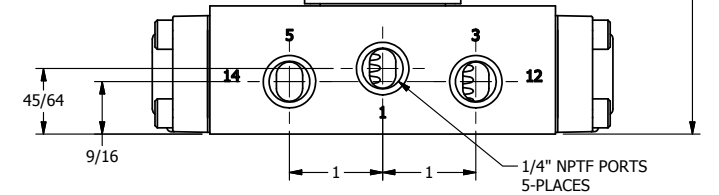

4

3

2

1

AAA
PRODUCTS
INTERNATIONAL

AAA PRODUCTS INTERNATIONAL
7114 Harry Hines Blvd
Dallas, TX 75235

TITLE: 1/4" SIDE PORT, DBL SOL, 2 POS,
FRICTION POS, SOL RTRN,
MOLD-OVER, NON-LCKNG OVRD

DRAWING NO.:
DIM_SS2MON