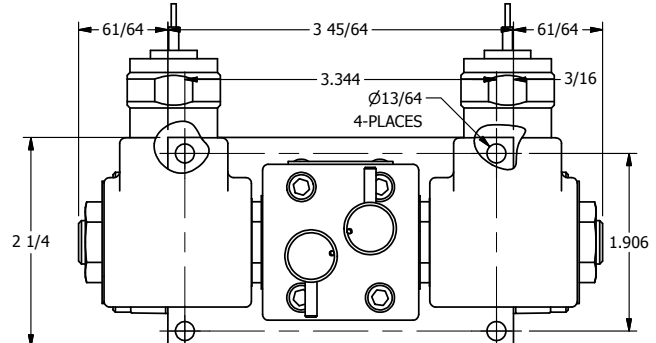

4

3

2

1

AAA
PRODUCTS
INTERNATIONAL

AAA PRODUCTS INTERNATIONAL
7114 Harry Hines Blvd
Dallas, TX 75235

TITLE: 1/4" SIDE PORT, DBL SOL, 2 POS,
FRICTION POS, SOL RTRN,
MOLD-OVER, NON-LCKNG OVRD

DRAWING NO.:
DIM_SS2MON