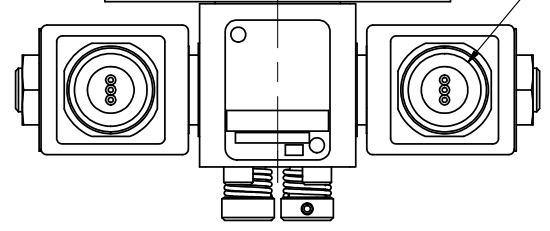

4

3

2

1

AAA
PRODUCTS
INTERNATIONAL

AAA PRODUCTS INTERNATIONAL
7114 Harry Hines Blvd
Dallas, TX 75235

TITLE: 1/4" SIDE PORT, DBL SOL, 2 POS,
FRICTION POS, SOL RTRN,
MOLD-OVER, NON-LCKNG OVRD

DRAWING NO.:
DIM_SS2MON