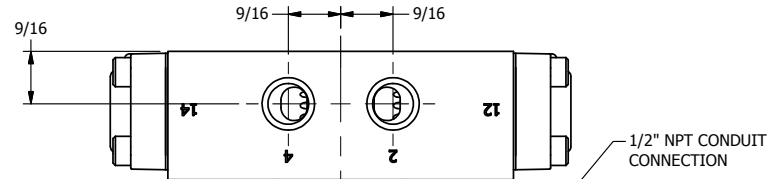

4

3

2

1

AAA
PRODUCTS
INTERNATIONAL

AAA PRODUCTS INTERNATIONAL
7114 Harry Hines Blvd
Dallas, TX 75235

TITLE: 1/4" SIDE PORT, DBL SOL, 2 POS,
FRICTION POS, SOL RTRN,
MOLD-OVER, NON-LCKNG OVRD

DRAWING NO.:
DIM_SS2MON