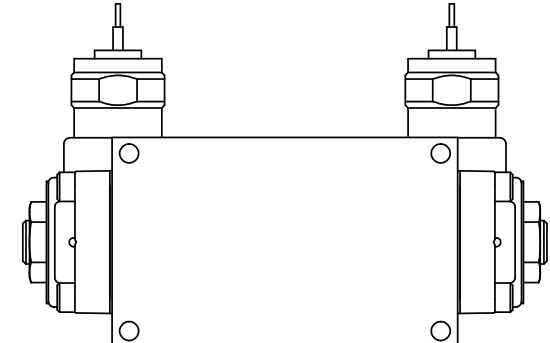

4

3

2

1

AAA
PRODUCTS
INTERNATIONAL

AAA PRODUCTS INTERNATIONAL
7114 Harry Hines Blvd
Dallas, TX 75235

TITLE: 1/4" SIDE PORT, DBL SOL, 2 POS,
FRICTION POS, SOL RTRN,
MOLD-OVER, NON-LCKNG OVRD

DRAWING NO.:
DIM_SS2MON