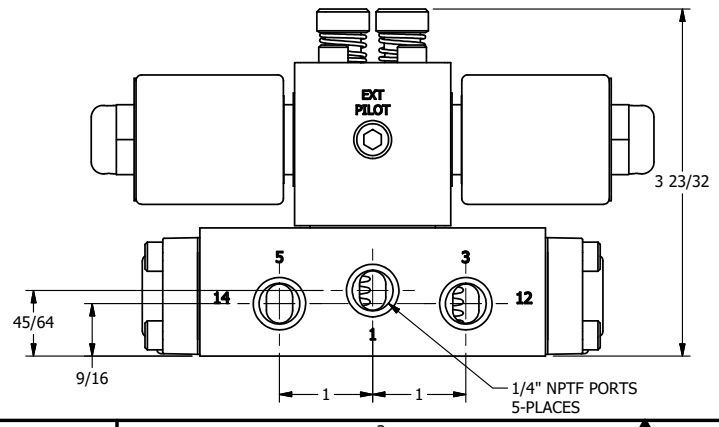

4

3

2

1

**AAA**  
PRODUCTS  
INTERNATIONAL

**AAA PRODUCTS  
INTERNATIONAL**  
7114 Harry Hines Blvd  
Dallas, TX 75235

TITLE: 1/4" SIDE PORT, DBL SOL, 2 POS,  
FRICTN POS, SOL RTRN, MOLD-OVER,  
LCKNG OVRD, DUST EXCLDR

DRAWING NO.:  
DIM\_SS2MOL

THE INFORMATION CONTAINED WITHIN THIS DOCUMENT IS PROPRIETARY TO AAA PRODUCTS AND MAY NOT BE DISCLOSED WITHOUT PRIOR WRITTEN CONSENT