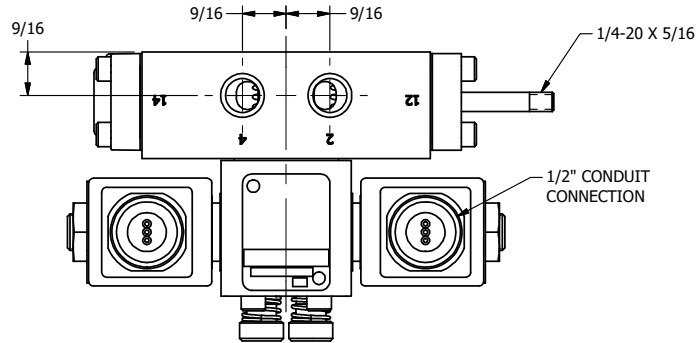

4

3

2

1

4

3

2

AAA
PRODUCTS
INTERNATIONAL

**AAA PRODUCTS
INTERNATIONAL**
7114 Harry Hines Blvd
Dallas, TX 75235

TITLE: 1/4" SIDE PORT, DBL SOL, 2 POS,
FRCTN POS, SOL RTRN, MOLD-OVER,
LCKNG OVRD, THREADED INDCTR PIN

DRAWING NO.:
DIM_SS2MOK

THE INFORMATION CONTAINED WITHIN THIS DOCUMENT IS PROPRIETARY TO AAA PRODUCTS AND MAY NOT BE DISCLOSED WITHOUT PRIOR WRITTEN CONSENT