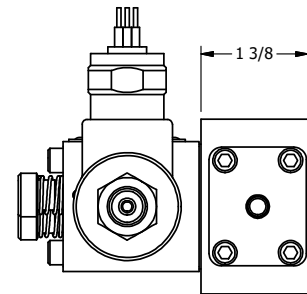

4

3

2

1

4

3

2

AAA
PRODUCTS
INTERNATIONAL

**AAA PRODUCTS
INTERNATIONAL**
7114 Harry Hines Blvd
Dallas, TX 75235

TITLE: 1/4" SIDE PORT, DBL SOL, 2 POS,
FRCTN POS, SOL RTRN, MOLD-OVER,
LCKNG OVRD, THREADED INDCTR PIN

DRAWING NO.:
DIM_SS2MOK

THE INFORMATION CONTAINED WITHIN THIS DOCUMENT IS PROPRIETARY TO AAA PRODUCTS AND MAY NOT BE DISCLOSED WITHOUT PRIOR WRITTEN CONSENT