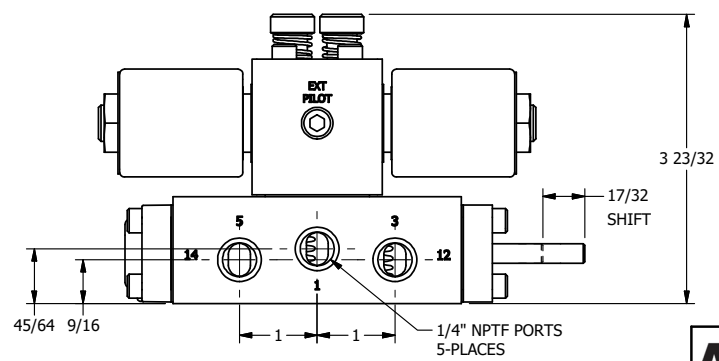

4

3

2

1

4

3

2

AAA
PRODUCTS
INTERNATIONAL

**AAA PRODUCTS
INTERNATIONAL**
7114 Harry Hines Blvd
Dallas, TX 75235

TITLE: 1/4" SIDE PORT, DBL SOL, 2 POS,
FRCTN POS, SOL RTRN, MOLD-OVER,
LCKNG OVRD, THREADED INDCTR PIN

DRAWING NO.:
DIM_SS2MOK

THE INFORMATION CONTAINED WITHIN THIS DOCUMENT IS PROPRIETARY TO AAA PRODUCTS AND MAY NOT BE DISCLOSED WITHOUT PRIOR WRITTEN CONSENT