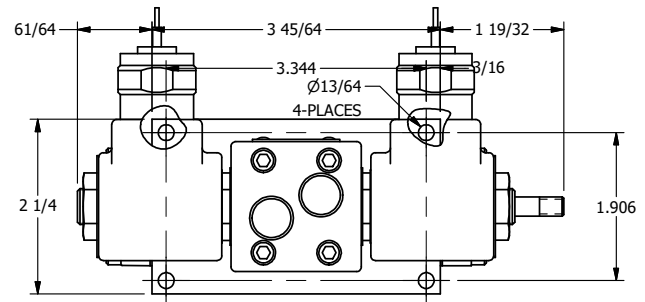

4

3

2

1

4

3

2

**AAA**  
PRODUCTS  
INTERNATIONAL

**AAA PRODUCTS  
INTERNATIONAL**  
7114 Harry Hines Blvd  
Dallas, TX 75235

TITLE: 1/4" SIDE PORT, DBL SOL, 2 POS,  
FRCTN POS, SOL RTRN, MOLD-OVER,  
LCKNG OVRD, THREADED INDCTR PIN

DRAWING NO.:  
DIM\_SS2MOK