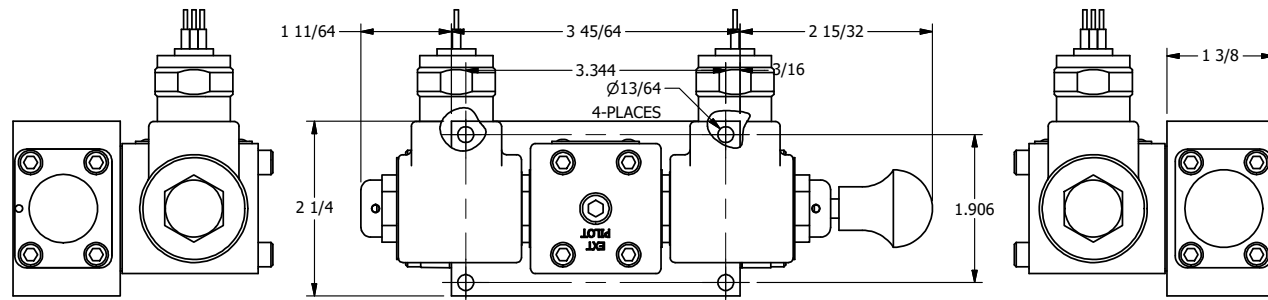

4

3

2

1

AAA
PRODUCTS
INTERNATIONAL

**AAA PRODUCTS
INTERNATIONAL**
7114 Harry Hines Blvd
Dallas, TX 75235

TITLE: 1/4" SIDE PORT, DBL SOL, 2 POS,
SOL RTN, MOLD-OVER,
DUST EXCLDR, MAN SPL OVRD

DRAWING NO.:
DIM_SS2MLOS