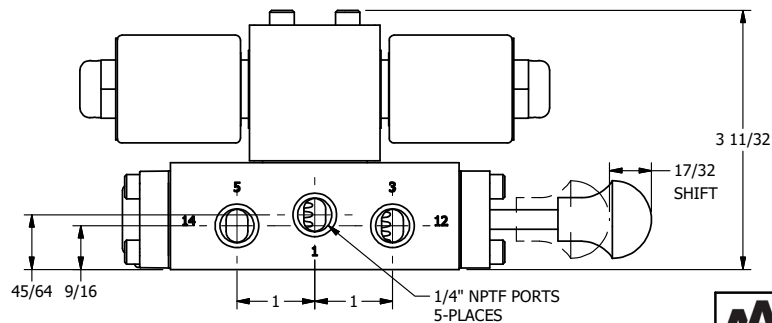

4

3

2

1

AAA
PRODUCTS
INTERNATIONAL

**AAA PRODUCTS
INTERNATIONAL**
7114 Harry Hines Blvd
Dallas, TX 75235

TITLE: 1/4" SIDE PORT, DBL SOL, 2 POS,
SOL RTN, MOLD-OVER,
DUST EXCLDR, MAN SPL OVRD

DRAWING NO.:
DIM_SS2MLOS