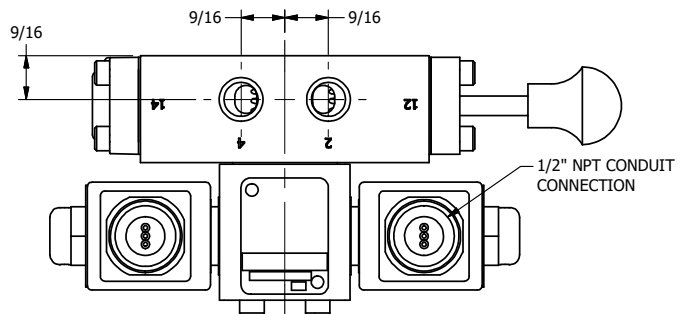

4

3

2

1

AAA
PRODUCTS
INTERNATIONAL

**AAA PRODUCTS
INTERNATIONAL**
7114 Harry Hines Blvd
Dallas, TX 75235

TITLE: 1/4" SIDE PORT, DBL SOL, 2 POS,
SOL RTN, MOLD-OVER,
DUST EXCLDR, MAN SPL OVRD

DRAWING NO.:
DIM_SS2MLOS