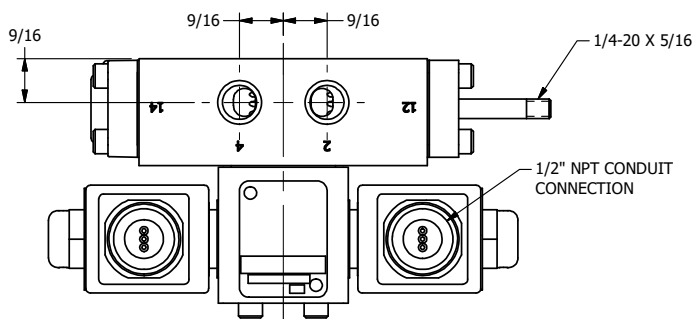

4

3

2

1

**AAA**  
PRODUCTS  
INTERNATIONAL

**AAA PRODUCTS  
INTERNATIONAL**  
7114 Harry Hines Blvd  
Dallas, TX 75235

TITLE: 1/4" SIDE PORT, DBL SOL, 2 POS,  
SOL RTN, MOLD-OVER,  
DUST EXCLDR, THD INDCTR PIN

DRAWING NO.:  
DIM\_SS2MLK

4

3

2

1

THE INFORMATION CONTAINED WITHIN THIS DOCUMENT IS PROPRIETARY TO AAA PRODUCTS AND MAY NOT BE DISCLOSED WITHOUT PRIOR WRITTEN CONSENT