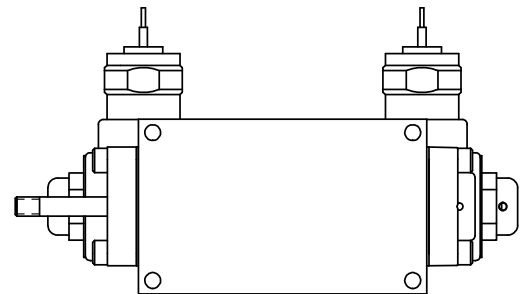

4

3

2

1

**AAA**  
PRODUCTS  
INTERNATIONAL

**AAA PRODUCTS  
INTERNATIONAL**  
7114 Harry Hines Blvd  
Dallas, TX 75235

TITLE: 1/4" SIDE PORT, DBL SOL, 2 POS,  
SOL RTN, MOLD-OVER,  
DUST EXCLDR, THD INDCTR PIN

DRAWING NO.:  
DIM\_SS2MLK

4

3

2

1

THE INFORMATION CONTAINED WITHIN THIS DOCUMENT IS PROPRIETARY TO AAA PRODUCTS AND MAY NOT BE DISCLOSED WITHOUT PRIOR WRITTEN CONSENT