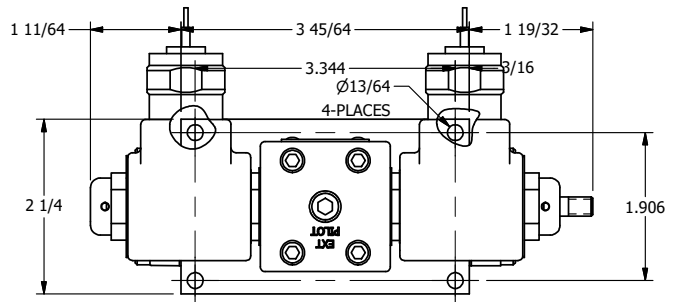

4

3

2

1

**AAA**  
PRODUCTS  
INTERNATIONAL

**AAA PRODUCTS  
INTERNATIONAL**  
7114 Harry Hines Blvd  
Dallas, TX 75235

TITLE: 1/4" SIDE PORT, DBL SOL, 2 POS,  
SOL RTN, MOLD-OVER,  
DUST EXCLDR, THD INDCTR PIN

DRAWING NO.:  
DIM\_SS2MLK

4

3

2

1

THE INFORMATION CONTAINED WITHIN THIS DOCUMENT IS PROPRIETARY TO AAA PRODUCTS AND MAY NOT BE DISCLOSED WITHOUT PRIOR WRITTEN CONSENT