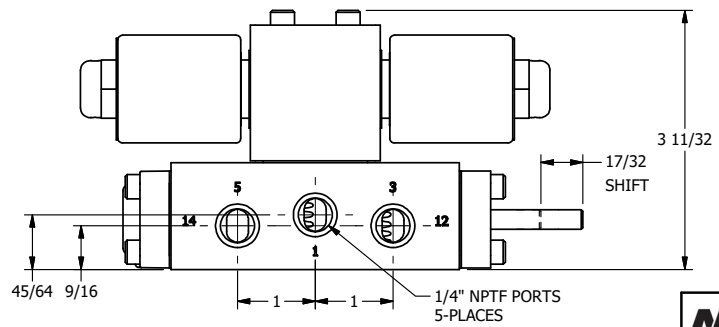

4

3

2

1

**AAA**  
PRODUCTS  
INTERNATIONAL

**AAA PRODUCTS  
INTERNATIONAL**  
7114 Harry Hines Blvd  
Dallas, TX 75235

TITLE: 1/4" SIDE PORT, DBL SOL, 2 POS,  
SOL RTN, MOLD-OVER,  
DUST EXCLDR, THD INDCTR PIN

DRAWING NO.:  
DIM\_SS2MLK

4

3

2

1

THE INFORMATION CONTAINED WITHIN THIS DOCUMENT IS PROPRIETARY TO AAA PRODUCTS AND MAY NOT BE DISCLOSED WITHOUT PRIOR WRITTEN CONSENT