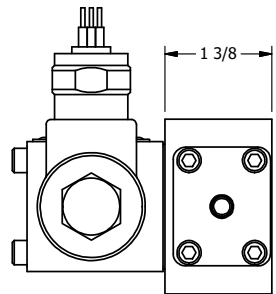

4

3

2

1

**AAA**  
PRODUCTS  
INTERNATIONAL

**AAA PRODUCTS  
INTERNATIONAL**  
7114 Harry Hines Blvd  
Dallas, TX 75235

TITLE: 1/4" SIDE PORT, DBL SOL, 2 POS,  
SOL RTN, MOLD-OVER,  
DUST EXCLDR, THD INDCTR PIN

DRAWING NO.:  
DIM\_SS2MLK

4

3

2

1

THE INFORMATION CONTAINED WITHIN THIS DOCUMENT IS PROPRIETARY TO AAA PRODUCTS AND MAY NOT BE DISCLOSED WITHOUT PRIOR WRITTEN CONSENT