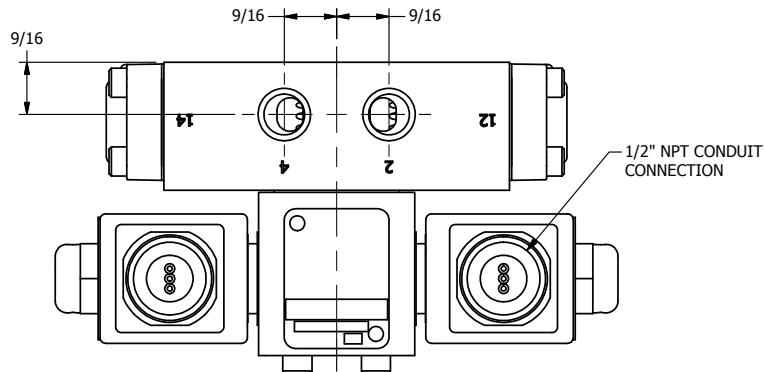

4

3

2

1

1/2" NPT CONDUIT CONNECTION

1/4" NPTF PORTS 5-PLACES

AAA
PRODUCTS
INTERNATIONAL

AAA PRODUCTS INTERNATIONAL
7114 Harry Hines Blvd
Dallas, TX 75235

TITLE: 1/4" SIDE PORT, DBL SOL, 2 POS,
FRICTION POS, SOL RTRN,
MOLD-OVER, DUST EXCLDR

DRAWING NO.:
DIM_SS2ML

THE INFORMATION CONTAINED WITHIN THIS DOCUMENT IS PROPRIETARY TO AAA PRODUCTS AND MAY NOT BE DISCLOSED WITHOUT PRIOR WRITTEN CONSENT