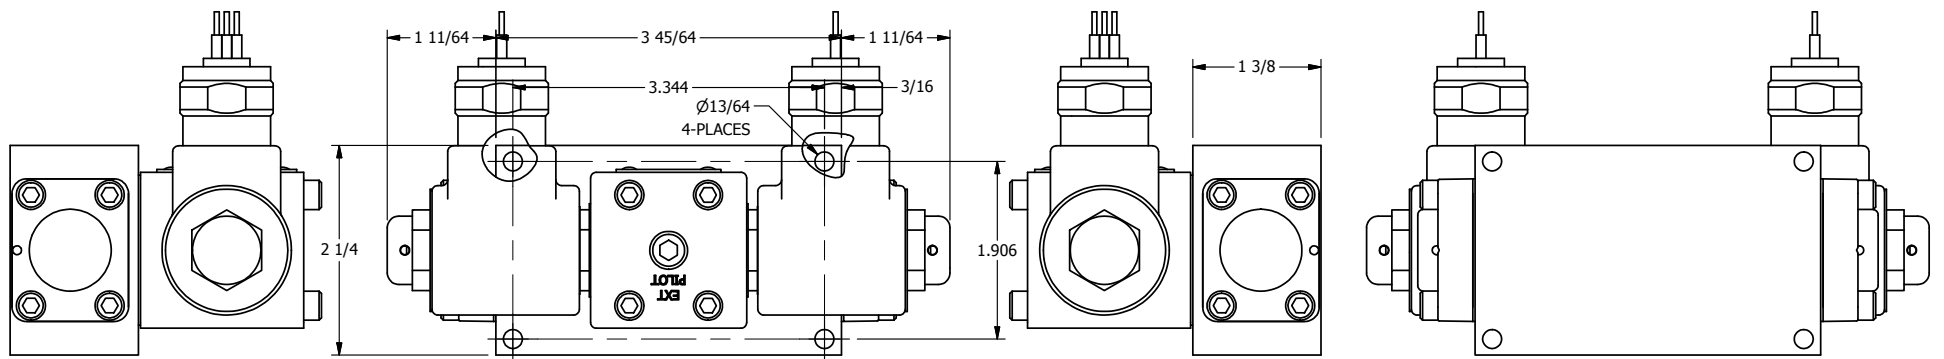

4

3

2

1

1/2" NPT CONDUIT CONNECTION

1/4" NPTF PORTS 5-PLACES

AAA
PRODUCTS
INTERNATIONAL

AAA PRODUCTS INTERNATIONAL
7114 Harry Hines Blvd
Dallas, TX 75235

TITLE: 1/4" SIDE PORT, DBL SOL, 2 POS,
FRICTION POS, SOL RTRN,
MOLD-OVER, DUST EXCLDR

DRAWING NO.:
DIM_SS2ML

THE INFORMATION CONTAINED WITHIN THIS DOCUMENT IS PROPRIETARY TO AAA PRODUCTS AND MAY NOT BE DISCLOSED WITHOUT PRIOR WRITTEN CONSENT