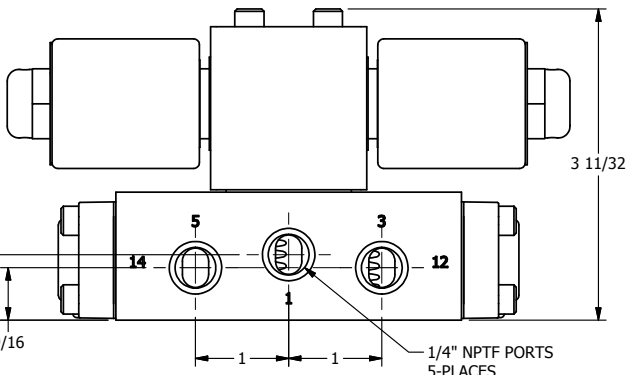

4

3

2

1

1/2" NPT CONDUIT CONNECTION

1/4" NPTF PORTS 5-PLACES

AAA
PRODUCTS
INTERNATIONAL

AAA PRODUCTS INTERNATIONAL
7114 Harry Hines Blvd
Dallas, TX 75235

TITLE: 1/4" SIDE PORT, DBL SOL, 2 POS,
FRICTION POS, SOL RTRN,
MOLD-OVER, DUST EXCLDR

DRAWING NO.:
DIM_SS2ML

THE INFORMATION CONTAINED WITHIN THIS DOCUMENT IS PROPRIETARY TO AAA PRODUCTS AND MAY NOT BE DISCLOSED WITHOUT PRIOR WRITTEN CONSENT