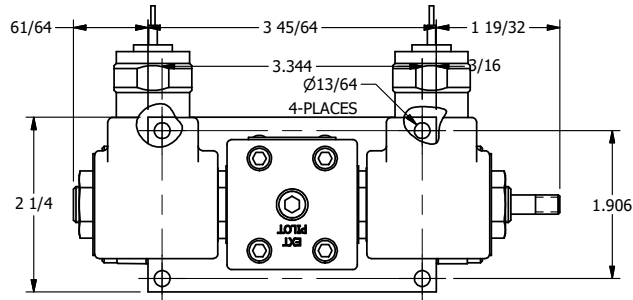

4

3

2

1

AAA
PRODUCTS
INTERNATIONAL

**AAA PRODUCTS
INTERNATIONAL**
7114 Harry Hines Blvd
Dallas, TX 75235

TITLE: 1/4" SIDE PORT, DBL SOL, 2 POS,
FRICTION POS, SOL RTRN,
MOLD-OVER, SPOOL INDICATOR

DRAWING NO.:
DIM_SS2MK