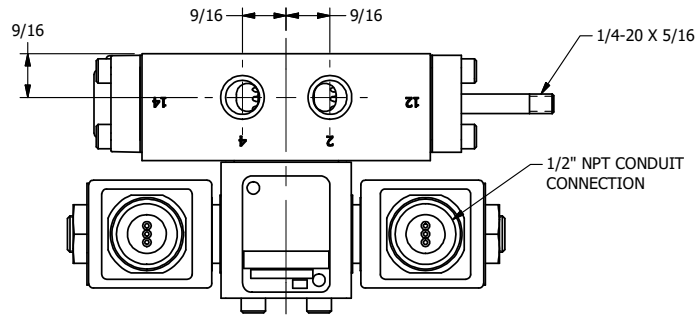

4

3

2

1

AAA
PRODUCTS
INTERNATIONAL

**AAA PRODUCTS
INTERNATIONAL**
7114 Harry Hines Blvd
Dallas, TX 75235

TITLE: 1/4" SIDE PORT, DBL SOL, 2 POS,
FRICTION POS, SOL RTRN,
MOLD-OVER, SPOOL INDICATOR

DRAWING NO.:
DIM_SS2MK