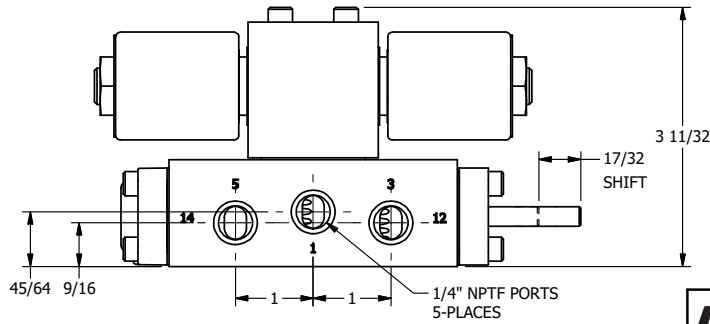

4

3

2

1

AAA
PRODUCTS
INTERNATIONAL

**AAA PRODUCTS
INTERNATIONAL**
7114 Harry Hines Blvd
Dallas, TX 75235

TITLE: 1/4" SIDE PORT, DBL SOL, 2 POS,
FRICTION POS, SOL RTRN,
MOLD-OVER, SPOOL INDICATOR

DRAWING NO.:
DIM_SS2MK