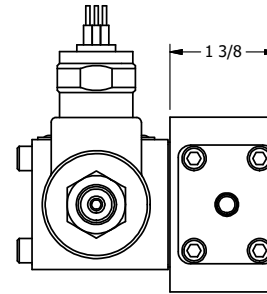

4

3

2

1

AAA
PRODUCTS
INTERNATIONAL

**AAA PRODUCTS
INTERNATIONAL**
7114 Harry Hines Blvd
Dallas, TX 75235

TITLE: 1/4" SIDE PORT, DBL SOL, 2 POS,
FRICTION POS, SOL RTRN,
MOLD-OVER, SPOOL INDICATOR

DRAWING NO.:
DIM_SS2MK