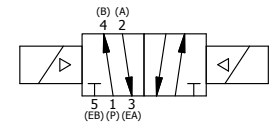

4

3

2

1

1/2" NPT CONDUIT  
3-WIRE CONNECTION

1/4" NPTF PORTS  
5-PLACES

**AAA**  
PRODUCTS  
INTERNATIONAL

**AAA PRODUCTS  
INTERNATIONAL**  
7114 Harry Hines Blvd  
Dallas, TX 75235

TITLE: 1/4" SIDE PORT, DBL SOL, 2 POS,  
FRICTION POS, SOL RTRN,  
MOLD-OVER

DRAWING NO.:  
**DIM\_SS2M**

4

3

2

1

THE INFORMATION CONTAINED WITHIN THIS DOCUMENT IS PROPRIETARY TO AAA PRODUCTS AND MAY NOT BE DISCLOSED WITHOUT PRIOR WRITTEN CONSENT