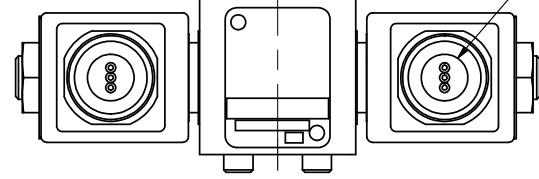

4

3

2

1

1/2" NPT CONDUIT  
3-WIRE CONNECTION

1/4" NPTF PORTS  
5-PLACES

**AAA**  
PRODUCTS  
INTERNATIONAL

**AAA PRODUCTS  
INTERNATIONAL**  
7114 Harry Hines Blvd  
Dallas, TX 75235

TITLE: 1/4" SIDE PORT, DBL SOL, 2 POS,  
FRICTION POS, SOL RTRN,  
MOLD-OVER

DRAWING NO.:  
**DIM\_SS2M**

4

3

2

1

THE INFORMATION CONTAINED WITHIN THIS DOCUMENT IS PROPRIETARY TO AAA PRODUCTS AND MAY NOT BE DISCLOSED WITHOUT PRIOR WRITTEN CONSENT