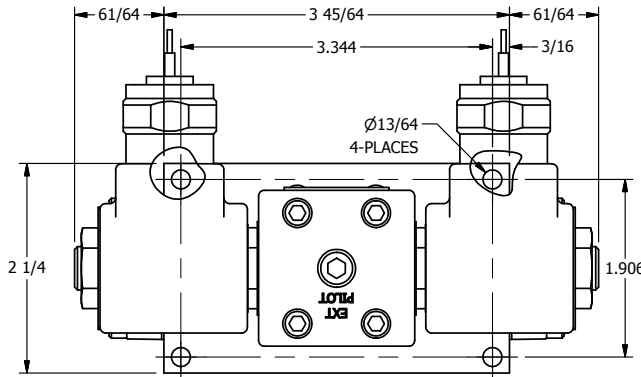

4

3

2

1

1/2" NPT CONDUIT  
3-WIRE CONNECTION

1/4" NPTF PORTS  
5-PLACES

**AAA**  
PRODUCTS  
INTERNATIONAL

**AAA PRODUCTS  
INTERNATIONAL**  
7114 Harry Hines Blvd  
Dallas, TX 75235

TITLE: 1/4" SIDE PORT, DBL SOL, 2 POS,  
FRICTION POS, SOL RTRN,  
MOLD-OVER

DRAWING NO.:  
**DIM\_SS2M**

4

3

2

1

THE INFORMATION CONTAINED WITHIN THIS DOCUMENT IS PROPRIETARY TO AAA PRODUCTS AND MAY NOT BE DISCLOSED WITHOUT PRIOR WRITTEN CONSENT