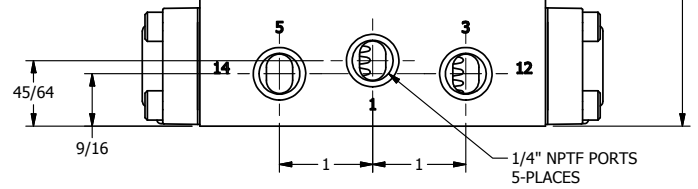

4

3

2

1

1/2" NPT CONDUIT  
3-WIRE CONNECTION

1/4" NPTF PORTS  
5-PLACES

**AAA**  
PRODUCTS  
INTERNATIONAL

**AAA PRODUCTS  
INTERNATIONAL**  
7114 Harry Hines Blvd  
Dallas, TX 75235

TITLE: 1/4" SIDE PORT, DBL SOL, 2 POS,  
FRICTION POS, SOL RTRN,  
MOLD-OVER

DRAWING NO.:  
**DIM\_SS2M**

4

3

2

1

THE INFORMATION CONTAINED WITHIN THIS DOCUMENT IS PROPRIETARY TO AAA PRODUCTS AND MAY NOT BE DISCLOSED WITHOUT PRIOR WRITTEN CONSENT