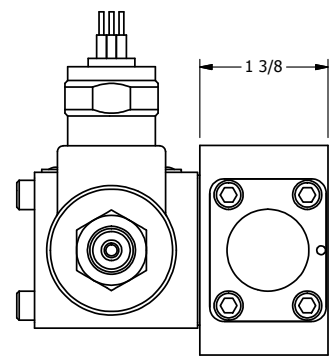

4

3

2

1

1/2" NPT CONDUIT  
3-WIRE CONNECTION

1/4" NPTF PORTS  
5-PLACES

**AAA**  
PRODUCTS  
INTERNATIONAL

**AAA PRODUCTS  
INTERNATIONAL**  
7114 Harry Hines Blvd  
Dallas, TX 75235

TITLE: 1/4" SIDE PORT, DBL SOL, 2 POS,  
FRICTION POS, SOL RTRN,  
MOLD-OVER

DRAWING NO.:  
**DIM\_SS2M**

4

3

2

1

THE INFORMATION CONTAINED WITHIN THIS DOCUMENT IS PROPRIETARY TO AAA PRODUCTS AND MAY NOT BE DISCLOSED WITHOUT PRIOR WRITTEN CONSENT