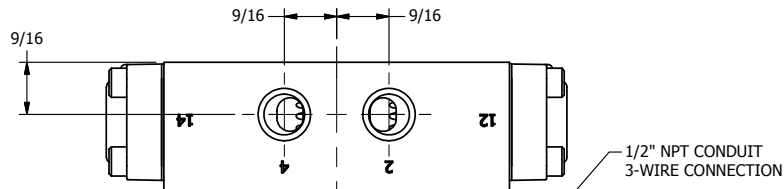

4

3

2

1

1/2" NPT CONDUIT  
3-WIRE CONNECTION

1/4" NPTF PORTS  
5-PLACES

**AAA**  
PRODUCTS  
INTERNATIONAL

**AAA PRODUCTS  
INTERNATIONAL**  
7114 Harry Hines Blvd  
Dallas, TX 75235

TITLE: 1/4" SIDE PORT, DBL SOL, 2 POS,  
FRICTION POS, SOL RTRN,  
MOLD-OVER

DRAWING NO.:  
**DIM\_SS2M**

4

3

2

1

THE INFORMATION CONTAINED WITHIN THIS DOCUMENT IS PROPRIETARY TO AAA PRODUCTS AND MAY NOT BE DISCLOSED WITHOUT PRIOR WRITTEN CONSENT