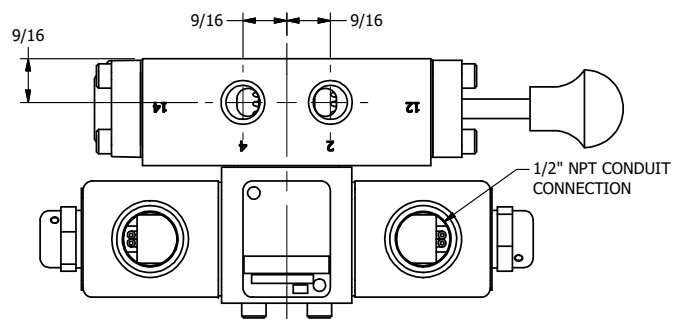

4

3

2

1

**AAA**  
PRODUCTS  
INTERNATIONAL

**AAA PRODUCTS INTERNATIONAL**  
7114 Harry Hines Blvd  
Dallas, TX 75235

TITLE: 1/4" SIDE PORT, DBL SOL, 2 POS,  
SOL RTN, CLASSIC SOL,  
DUST EXCLDR, MAN SPL OVRD

DRAWING NO.:  
DIM\_SS2LOS

THE INFORMATION CONTAINED WITHIN THIS DOCUMENT IS PROPRIETARY TO AAA PRODUCTS AND MAY NOT BE DISCLOSED WITHOUT PRIOR WRITTEN CONSENT

4

3

2

1