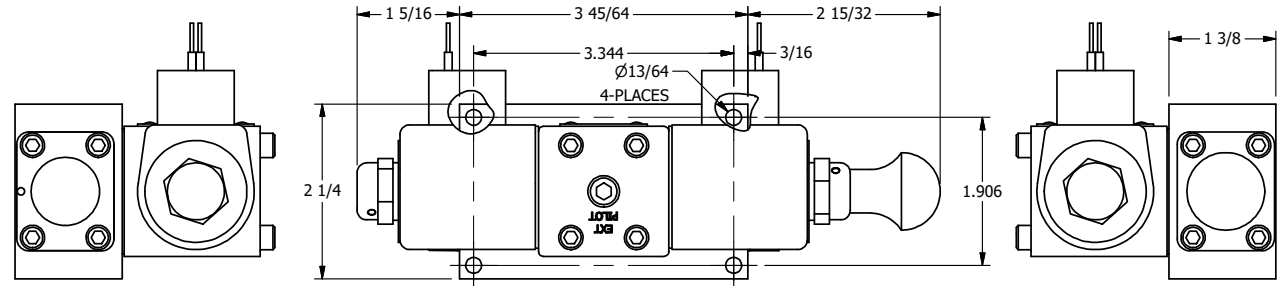

4

3

2

1

**AAA**  
PRODUCTS  
INTERNATIONAL

**AAA PRODUCTS INTERNATIONAL**  
7114 Harry Hines Blvd  
Dallas, TX 75235

TITLE: 1/4" SIDE PORT, DBL SOL, 2 POS,  
SOL RTN, CLASSIC SOL,  
DUST EXCLDR, MAN SPL OVRD

DRAWING NO.:  
DIM\_SS2LOS

THE INFORMATION CONTAINED WITHIN THIS DOCUMENT IS PROPRIETARY TO AAA PRODUCTS AND MAY NOT BE DISCLOSED WITHOUT PRIOR WRITTEN CONSENT

4

3

2

1