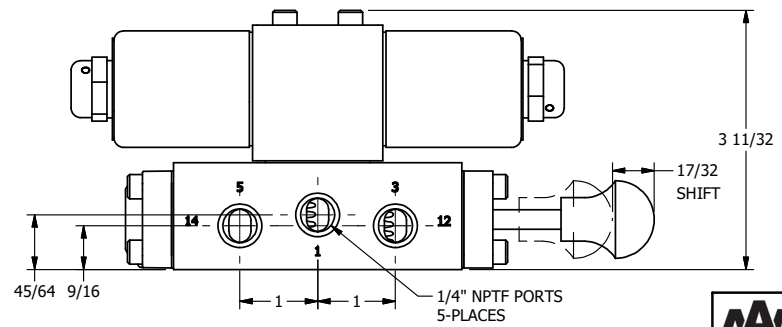

4

3

2

1

**AAA**  
PRODUCTS  
INTERNATIONAL

**AAA PRODUCTS INTERNATIONAL**  
7114 Harry Hines Blvd  
Dallas, TX 75235

TITLE: 1/4" SIDE PORT, DBL SOL, 2 POS,  
SOL RTN, CLASSIC SOL,  
DUST EXCLDR, MAN SPL OVRD

DRAWING NO.:  
DIM\_SS2LOS

THE INFORMATION CONTAINED WITHIN THIS DOCUMENT IS PROPRIETARY TO AAA PRODUCTS AND MAY NOT BE DISCLOSED WITHOUT PRIOR WRITTEN CONSENT

4

3

2

1