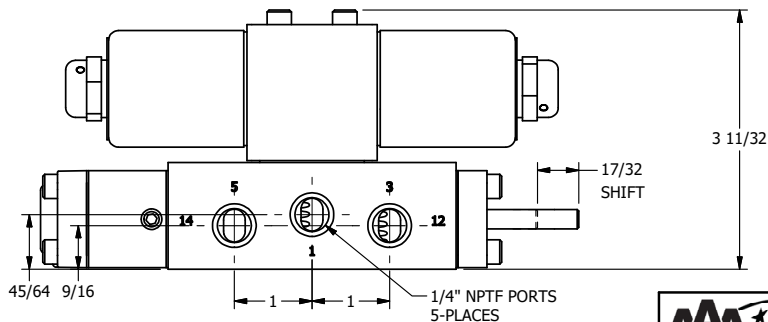

4

3

2

1

**AAA**  
PRODUCTS  
INTERNATIONAL

**AAA PRODUCTS INTERNATIONAL**  
7114 Harry Hines Blvd  
Dallas, TX 75235

TITLE 1/4" SIDE PORT, DBL SOL, 2 POS,  
DTNT, SOL RTRN, CLASSIC,  
DUST EXCLDR, THD INDCTR PIN

DRAWING NO.:  
DIM\_SS2LKQ

THE INFORMATION CONTAINED WITHIN THIS DOCUMENT IS PROPRIETARY TO AAA PRODUCTS AND MAY NOT BE DISCLOSED WITHOUT PRIOR WRITTEN CONSENT

4

3

2

1