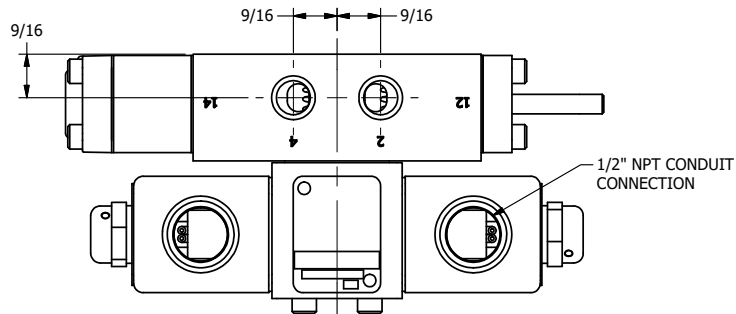

4

3

2

1

**AAA**  
PRODUCTS  
INTERNATIONAL

**AAA PRODUCTS INTERNATIONAL**  
7114 Harry Hines Blvd  
Dallas, TX 75235

TITLE 1/4" SIDE PORT, DBL SOL, 2 POS,  
DTNT, SOL RTRN, CLASSIC,  
DUST EXCLDR, THD INDCTR PIN

DRAWING NO.:  
DIM\_SS2LKQ

THE INFORMATION CONTAINED WITHIN THIS DOCUMENT IS PROPRIETARY TO AAA PRODUCTS AND MAY NOT BE DISCLOSED WITHOUT PRIOR WRITTEN CONSENT

4

3

2

1