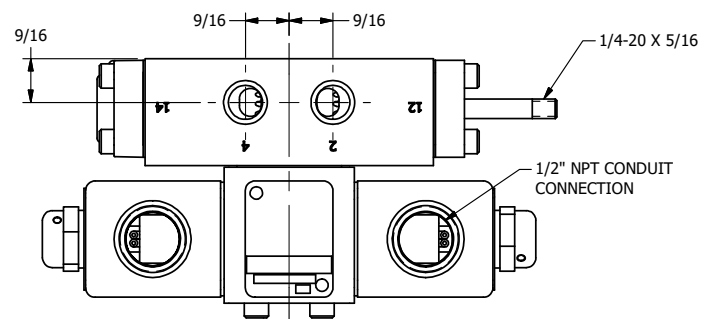

4

3

2

1

AAA
PRODUCTS
INTERNATIONAL

**AAA PRODUCTS
INTERNATIONAL**
7114 Harry Hines Blvd
Dallas, TX 75235

TITLE: 1/4" SIDE PORT, DBL SOL, 2 POS,
SOL RTN, CLASSIC SOL,
DUST EXCLDR, THD INDCTR PIN

DRAWING NO.:
DIM_SS2LK