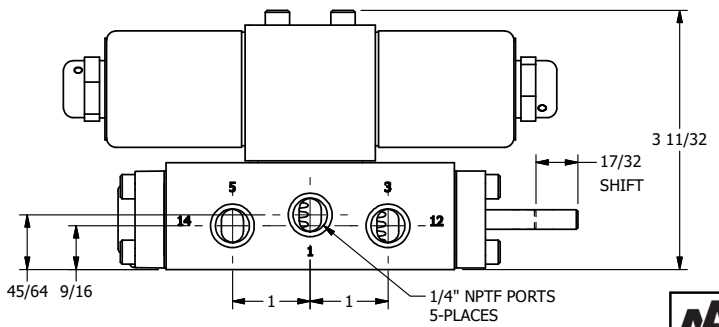

4

3

2

1

AAA
PRODUCTS
INTERNATIONAL

**AAA PRODUCTS
INTERNATIONAL**
7114 Harry Hines Blvd
Dallas, TX 75235

TITLE: 1/4" SIDE PORT, DBL SOL, 2 POS,
SOL RTN, CLASSIC SOL,
DUST EXCLDR, THD INDCTR PIN

DRAWING NO.:
DIM_SS2LK