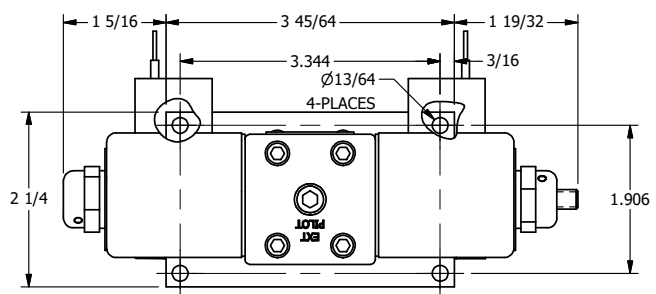

4

3

2

1

AAA
PRODUCTS
INTERNATIONAL

**AAA PRODUCTS
INTERNATIONAL**
7114 Harry Hines Blvd
Dallas, TX 75235

TITLE: 1/4" SIDE PORT, DBL SOL, 2 POS,
SOL RTN, CLASSIC SOL,
DUST EXCLDR, THD INDCTR PIN

DRAWING NO.:
DIM_SS2LK