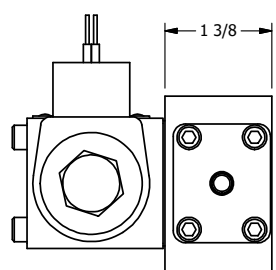

4

3

2

1

AAA
PRODUCTS
INTERNATIONAL

**AAA PRODUCTS
INTERNATIONAL**
7114 Harry Hines Blvd
Dallas, TX 75235

TITLE: 1/4" SIDE PORT, DBL SOL, 2 POS,
SOL RTN, CLASSIC SOL,
DUST EXCLDR, THD INDCTR PIN

DRAWING NO.:
DIM_SS2LK