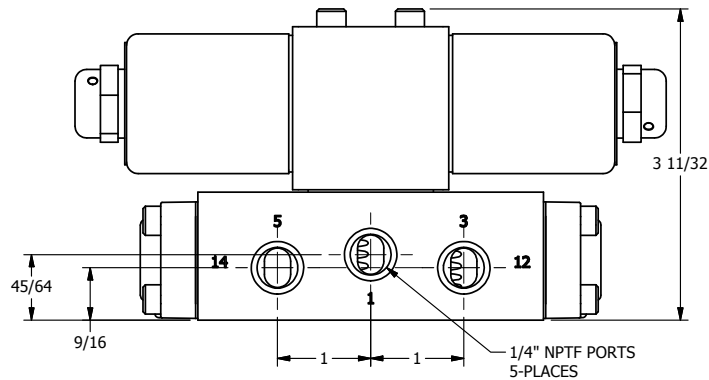

4

3

2

1

AAA
PRODUCTS
INTERNATIONAL

**AAA PRODUCTS
INTERNATIONAL**
7114 Harry Hines Blvd
Dallas, TX 75235

TITLE: 1/4" SIDE PORT, DBL SOL, 2 POS,
FRICTION POS, SOL RTRN,
CLASSIC SOL, DUST EXCLDR

DRAWING NO.:
DIM_SS2L