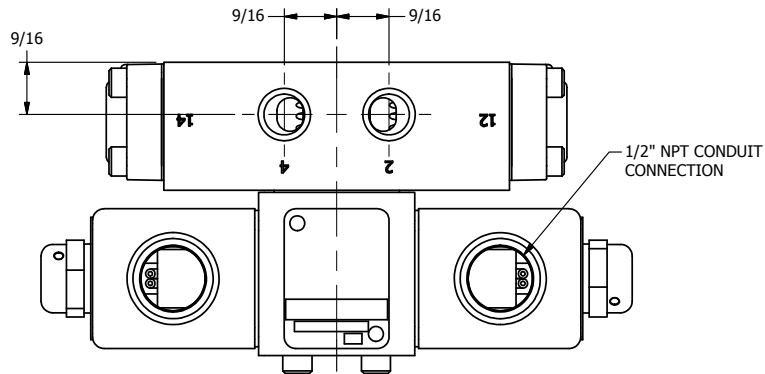

4

3

2

1

AAA
PRODUCTS
INTERNATIONAL

**AAA PRODUCTS
INTERNATIONAL**
7114 Harry Hines Blvd
Dallas, TX 75235

TITLE: 1/4" SIDE PORT, DBL SOL, 2 POS,
FRICTION POS, SOL RTRN,
CLASSIC SOL, DUST EXCLDR

DRAWING NO.:
DIM_SS2L