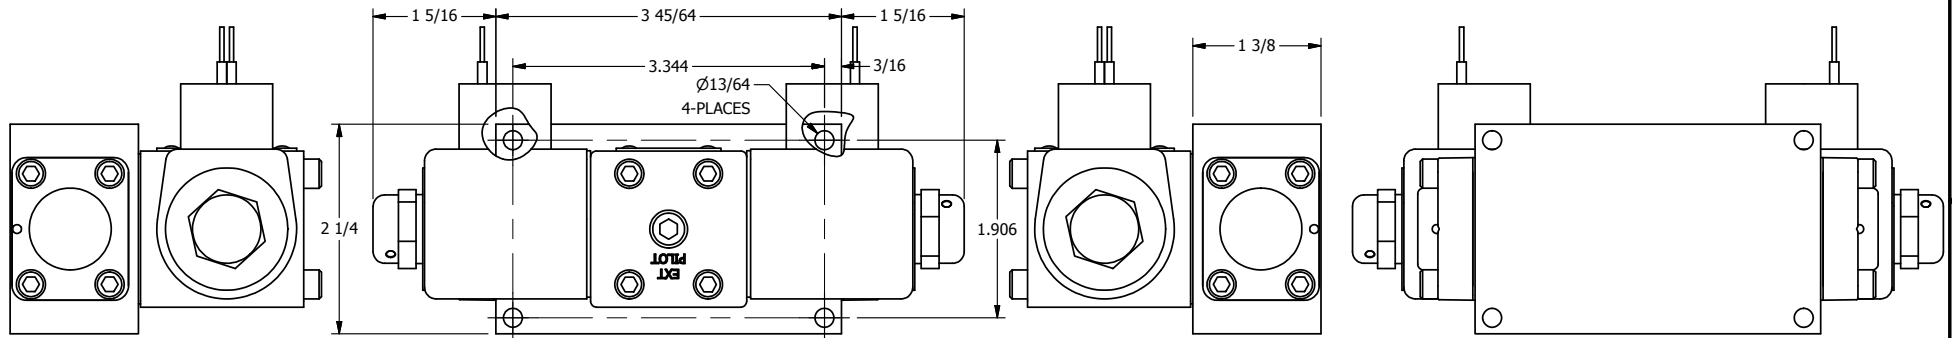

4

3

2

1

AAA
PRODUCTS
INTERNATIONAL

**AAA PRODUCTS
INTERNATIONAL**
7114 Harry Hines Blvd
Dallas, TX 75235

TITLE: 1/4" SIDE PORT, DBL SOL, 2 POS,
FRICTION POS, SOL RTRN,
CLASSIC SOL, DUST EXCLDR

DRAWING NO.:
DIM_SS2L