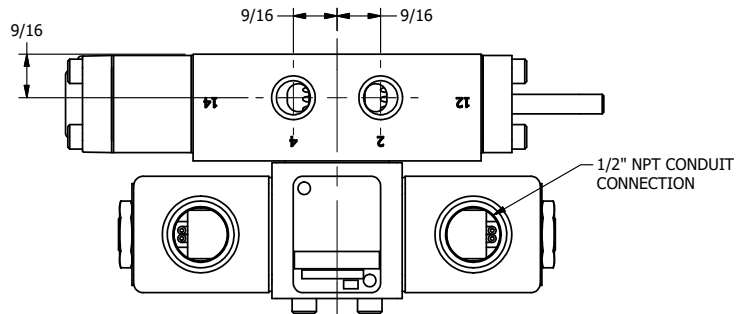

4

3

2

1

AAA
PRODUCTS
INTERNATIONAL

AAA PRODUCTS INTERNATIONAL
7114 Harry Hines Blvd
Dallas, TX 75235

TITLE: 1/4" SIDE PORT, DBL SOL, 2 POS,
DETENT, SOL RTRN, CLASSIC SOL,
THREADED INDICATOR PIN

DRAWING NO.:
DIM_SS2KQ