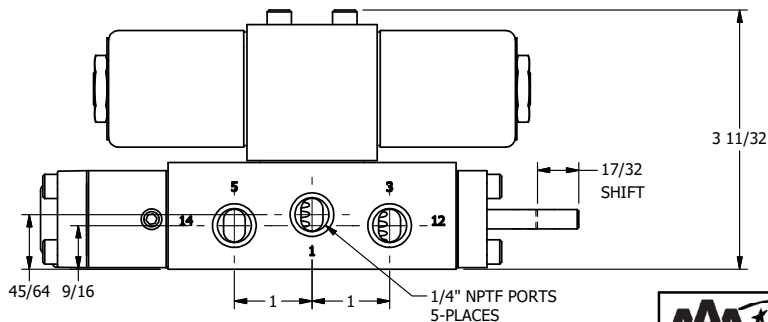

4

3

2

1

AAA
PRODUCTS
INTERNATIONAL

AAA PRODUCTS INTERNATIONAL
7114 Harry Hines Blvd
Dallas, TX 75235

TITLE: 1/4" SIDE PORT, DBL SOL, 2 POS,
DETENT, SOL RTRN, CLASSIC SOL,
THREADED INDICATOR PIN

DRAWING NO.:
DIM_SS2KQ