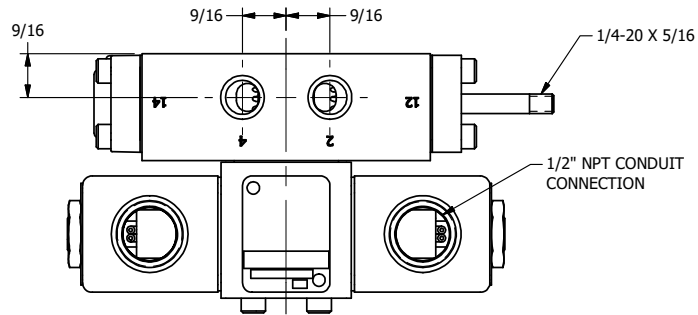

4

3

2

1

**AAA**  
PRODUCTS  
INTERNATIONAL

**AAA PRODUCTS  
INTERNATIONAL**  
7114 Harry Hines Blvd  
Dallas, TX 75235

TITLE: 1/4" SIDE PORT, DBL SOL, 2 POS,  
FRICTION POS, SOL RTRN,  
CLASSIC SOL, SPOOL INDICATOR

DRAWING NO.:  
DIM\_SS2K

THE INFORMATION CONTAINED WITHIN THIS DOCUMENT IS PROPRIETARY TO AAA PRODUCTS AND MAY NOT BE DISCLOSED WITHOUT PRIOR WRITTEN CONSENT

4

3

2

1

B

B