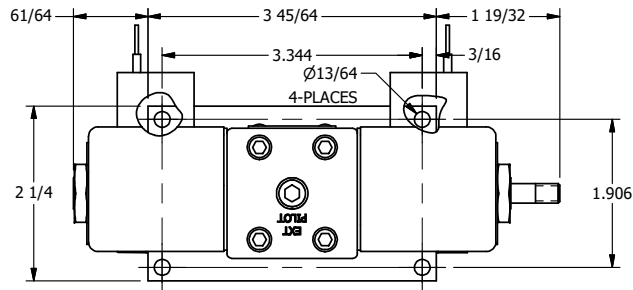

4

3

2

1

**AAA**  
PRODUCTS  
INTERNATIONAL

**AAA PRODUCTS  
INTERNATIONAL**  
7114 Harry Hines Blvd  
Dallas, TX 75235

TITLE: 1/4" SIDE PORT, DBL SOL, 2 POS,  
FRICTION POS, SOL RTRN,  
CLASSIC SOL, SPOOL INDICATOR

DRAWING NO.:  
DIM\_SS2K

THE INFORMATION CONTAINED WITHIN THIS DOCUMENT IS PROPRIETARY TO AAA PRODUCTS AND MAY NOT BE DISCLOSED WITHOUT PRIOR WRITTEN CONSENT

4

3

2

1

B

B