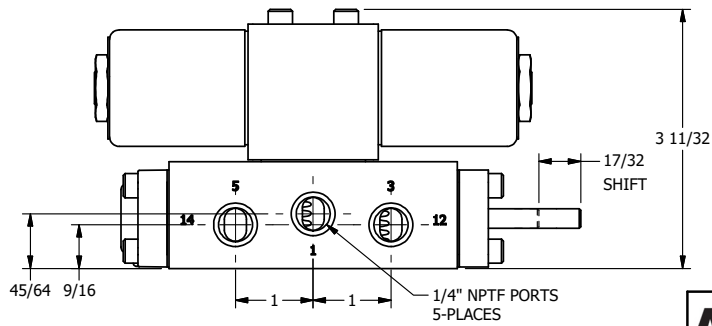

4

3

2

1

**AAA**  
PRODUCTS  
INTERNATIONAL

**AAA PRODUCTS  
INTERNATIONAL**  
7114 Harry Hines Blvd  
Dallas, TX 75235

TITLE: 1/4" SIDE PORT, DBL SOL, 2 POS,  
FRICTION POS, SOL RTRN,  
CLASSIC SOL, SPOOL INDICATOR

DRAWING NO.:  
DIM\_SS2K

THE INFORMATION CONTAINED WITHIN THIS DOCUMENT IS PROPRIETARY TO AAA PRODUCTS AND MAY NOT BE DISCLOSED WITHOUT PRIOR WRITTEN CONSENT

4

3

2

1

B

B