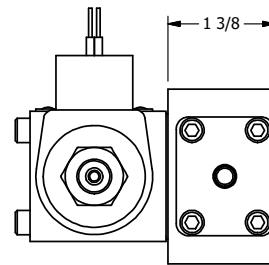

4

3

2

1

**AAA**  
PRODUCTS  
INTERNATIONAL

**AAA PRODUCTS  
INTERNATIONAL**  
7114 Harry Hines Blvd  
Dallas, TX 75235

TITLE: 1/4" SIDE PORT, DBL SOL, 2 POS,  
FRICTION POS, SOL RTRN,  
CLASSIC SOL, SPOOL INDICATOR

DRAWING NO.:  
DIM\_SS2K

THE INFORMATION CONTAINED WITHIN THIS DOCUMENT IS PROPRIETARY TO AAA PRODUCTS AND MAY NOT BE DISCLOSED WITHOUT PRIOR WRITTEN CONSENT

4

3

2

1

B

B