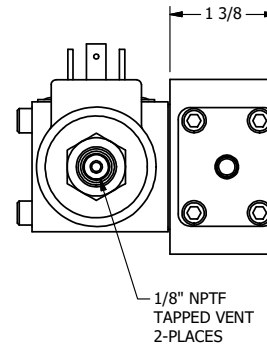

4

3

2

1

AAA
PRODUCTS
INTERNATIONAL

**AAA PRODUCTS
INTERNATIONAL**
7114 Harry Hines Blvd
Dallas, TX 75235

TITLE: 1/4" SIDE PORT, DBL SOL, 2 POS,
SOL RTN, ISO 4400 DIN,
TPD VENT, THD PIN

DRAWING NO.:
DIM_SS2EDTK