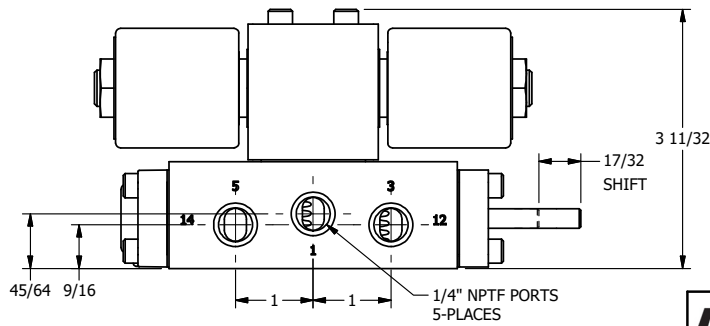

4

3

2

1

AAA
PRODUCTS
INTERNATIONAL

**AAA PRODUCTS
INTERNATIONAL**
7114 Harry Hines Blvd
Dallas, TX 75235

TITLE: 1/4" SIDE PORT, DBL SOL, 2 POS,
SOL RTN, ISO 4400 DIN,
TPD VENT, THD PIN

DRAWING NO.:
DIM_SS2EDTK