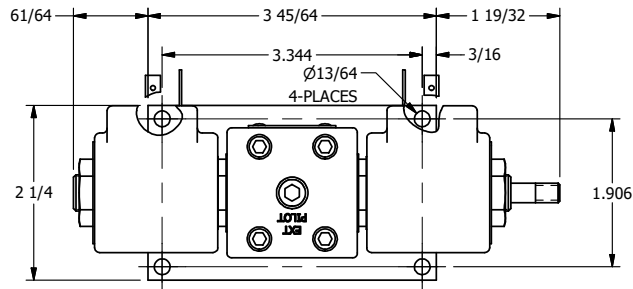

4

3

2

1

AAA
PRODUCTS
INTERNATIONAL

**AAA PRODUCTS
INTERNATIONAL**
7114 Harry Hines Blvd
Dallas, TX 75235

TITLE: 1/4" SIDE PORT, DBL SOL, 2 POS,
SOL RTN, ISO 4400 DIN,
TPD VENT, THD PIN

DRAWING NO.:
DIM_SS2EDTK