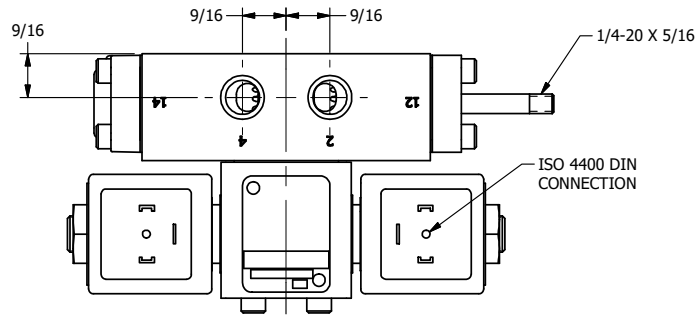

4

3

2

1

AAA
PRODUCTS
INTERNATIONAL

**AAA PRODUCTS
INTERNATIONAL**
7114 Harry Hines Blvd
Dallas, TX 75235

TITLE: 1/4" SIDE PORT, DBL SOL, 2 POS,
SOL RTN, ISO 4400 DIN,
TPD VENT, THD PIN

DRAWING NO.:
DIM_SS2EDTK