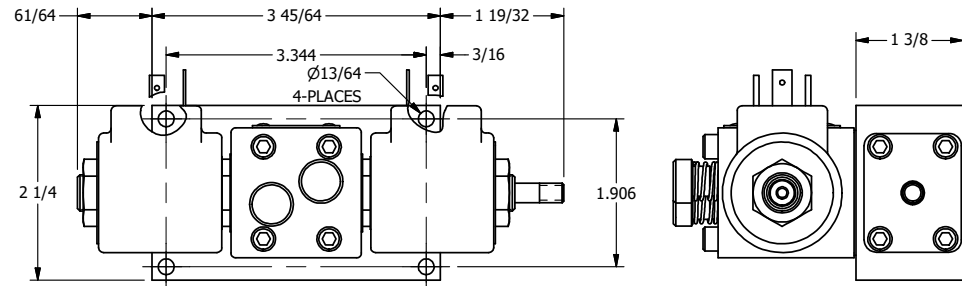

4

3

2

1

AAA
PRODUCTS
INTERNATIONAL

AAA PRODUCTS INTERNATIONAL
7114 Harry Hines Blvd
Dallas, TX 75235

TITLE: 1/4" SIDE PORT, DBL SOL, 2 POS,
FRCTN POS, SOL RTRN, ISO 4400 DIN,
LCKNG OVRD, TPD VENT, THD PIN

DRAWING NO.:
DIM_SS2EDOTK