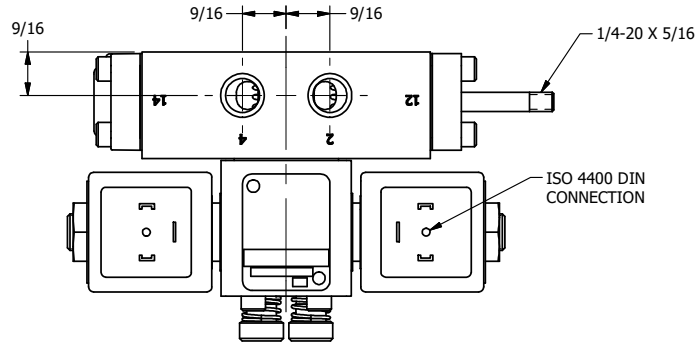

4

3

2

1

AAA
PRODUCTS
INTERNATIONAL

AAA PRODUCTS INTERNATIONAL
7114 Harry Hines Blvd
Dallas, TX 75235

TITLE: 1/4" SIDE PORT, DBL SOL, 2 POS,
FRCTN POS, SOL RTRN, ISO 4400 DIN,
LCKNG OVRD, TPD VENT, THD PIN

DRAWING NO.:
DIM_SS2EDOTK