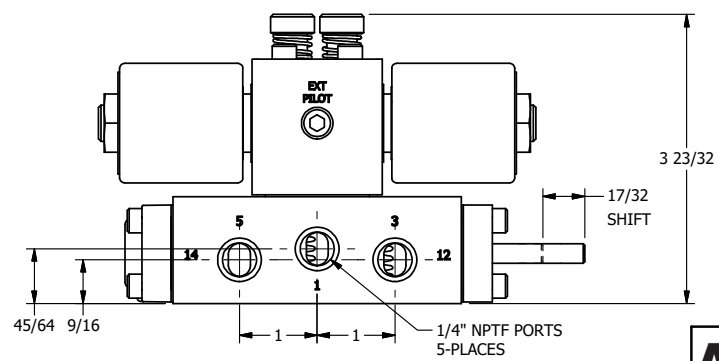

4

3

2

1

AAA
PRODUCTS
INTERNATIONAL

AAA PRODUCTS INTERNATIONAL
7114 Harry Hines Blvd
Dallas, TX 75235

TITLE: 1/4" SIDE PORT, DBL SOL, 2 POS,
FRCTN POS, SOL RTRN, ISO 4400 DIN,
LCKNG OVRD, TPD VENT, THD PIN

DRAWING NO.:
DIM_SS2EDOTK