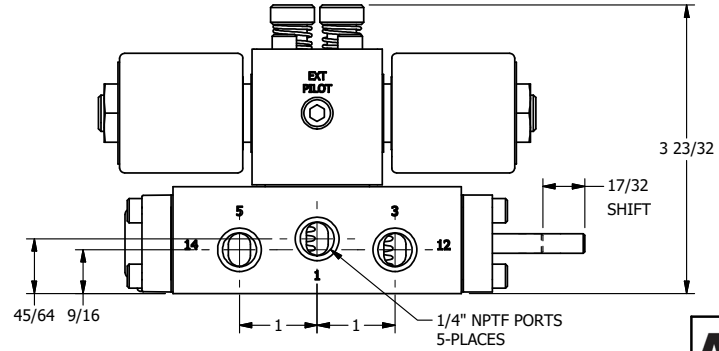

4

3

2

1

**AAA**  
PRODUCTS  
INTERNATIONAL

**AAA PRODUCTS  
INTERNATIONAL**  
7114 Harry Hines Blvd  
Dallas, TX 75235

TITLE: 1/4" SIDE PORT, DBL SOL, 2 POS,  
SOL RTN, ISO 4400 DIN,  
PUSH OVRD, TPD VENT, THD PIN

DRAWING NO.:  
DIM\_SS2EDOPTK

4

3

2

THE INFORMATION CONTAINED WITHIN THIS DOCUMENT IS PROPRIETARY TO AAA PRODUCTS AND MAY NOT BE DISCLOSED WITHOUT PRIOR WRITTEN CONSENT