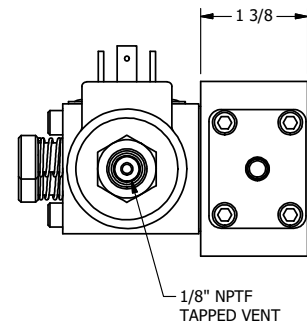

4

3

2

1

**AAA**  
PRODUCTS  
INTERNATIONAL

**AAA PRODUCTS  
INTERNATIONAL**  
7114 Harry Hines Blvd  
Dallas, TX 75235

TITLE: 1/4" SIDE PORT, DBL SOL, 2 POS,  
SOL RTN, ISO 4400 DIN,  
PUSH OVRD, TPD VENT, THD PIN

DRAWING NO.:  
DIM\_SS2EDOPTK

4

3

2

THE INFORMATION CONTAINED WITHIN THIS DOCUMENT IS PROPRIETARY TO AAA PRODUCTS AND MAY NOT BE DISCLOSED WITHOUT PRIOR WRITTEN CONSENT