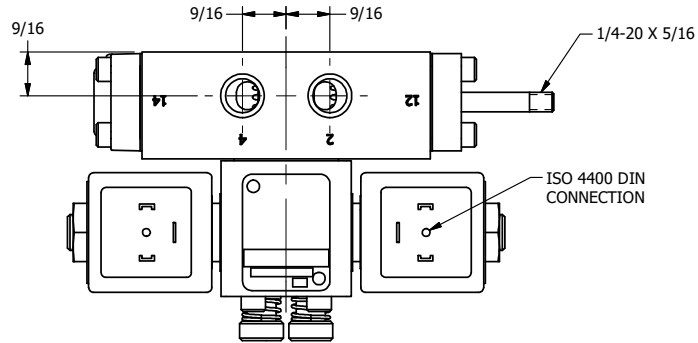

4

3

2

1

**AAA**  
PRODUCTS  
INTERNATIONAL

**AAA PRODUCTS  
INTERNATIONAL**  
7114 Harry Hines Blvd  
Dallas, TX 75235

TITLE: 1/4" SIDE PORT, DBL SOL, 2 POS,  
SOL RTN, ISO 4400 DIN,  
PUSH OVRD, TPD VENT, THD PIN

DRAWING NO.:  
DIM\_SS2EDOPTK

4

3

2

THE INFORMATION CONTAINED WITHIN THIS DOCUMENT IS PROPRIETARY TO AAA PRODUCTS AND MAY NOT BE DISCLOSED WITHOUT PRIOR WRITTEN CONSENT