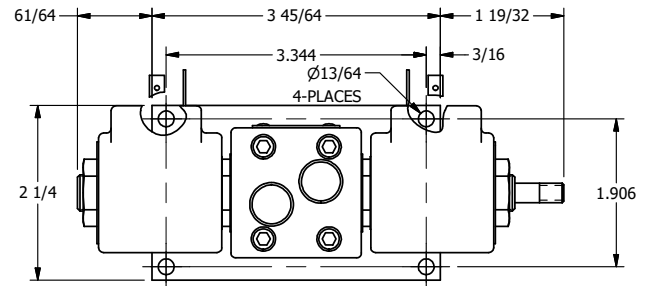

4

3

2

1

**AAA**  
PRODUCTS  
INTERNATIONAL

**AAA PRODUCTS  
INTERNATIONAL**  
7114 Harry Hines Blvd  
Dallas, TX 75235

TITLE: 1/4" SIDE PORT, DBL SOL, 2 POS,  
SOL RTN, ISO 4400 DIN,  
PUSH OVRD, TPD VENT, THD PIN

DRAWING NO.:  
DIM\_SS2EDOPTK

4

3

2

THE INFORMATION CONTAINED WITHIN THIS DOCUMENT IS PROPRIETARY TO AAA PRODUCTS AND MAY NOT BE DISCLOSED WITHOUT PRIOR WRITTEN CONSENT