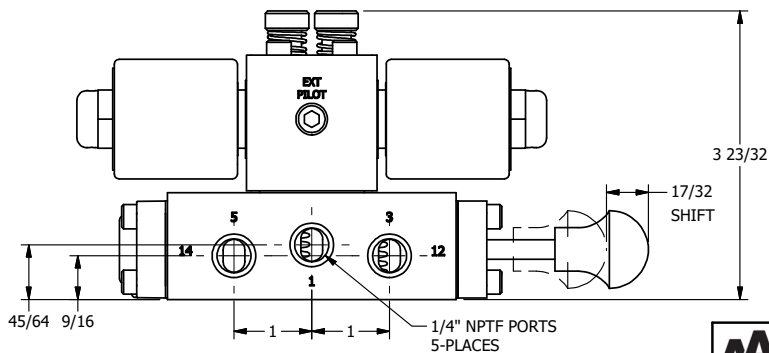

4

3

2

1

AAA
PRODUCTS
INTERNATIONAL

**AAA PRODUCTS
INTERNATIONAL**
7114 Harry Hines Blvd
Dallas, TX 75235

TITLE: 1/4" SIDE PORT, DBL SOL, 2 POS,
FRCTN POS, SOL RTRN, ISO 4400 DIN,
PUSH OVRD, EXCLDR, SPL OVRD

DRAWING NO.:
DIM_SS2EDOPLOS

THE INFORMATION CONTAINED WITHIN THIS DOCUMENT IS PROPRIETARY TO AAA PRODUCTS AND MAY NOT BE DISCLOSED WITHOUT PRIOR WRITTEN CONSENT

4

3

2

1

B

B