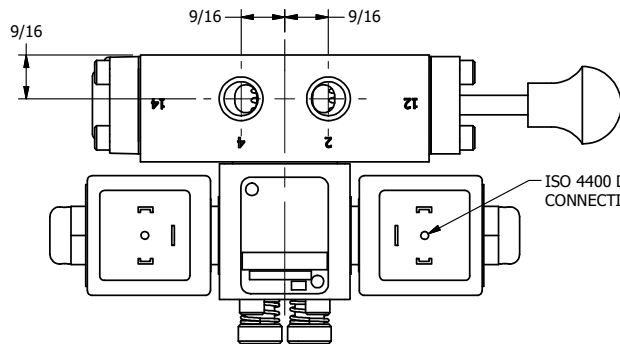

4

3

2

1

AAA
PRODUCTS
INTERNATIONAL

**AAA PRODUCTS
INTERNATIONAL**
7114 Harry Hines Blvd
Dallas, TX 75235

TITLE: 1/4" SIDE PORT, DBL SOL, 2 POS,
FRCTN POS, SOL RTRN, ISO 4400 DIN,
PUSH OVRD, EXCLDR, SPL OVRD

DRAWING NO.:
DIM_SS2EDOPLOS

THE INFORMATION CONTAINED WITHIN THIS DOCUMENT IS PROPRIETARY TO AAA PRODUCTS AND MAY NOT BE DISCLOSED WITHOUT PRIOR WRITTEN CONSENT

4

3

2

1

B

B