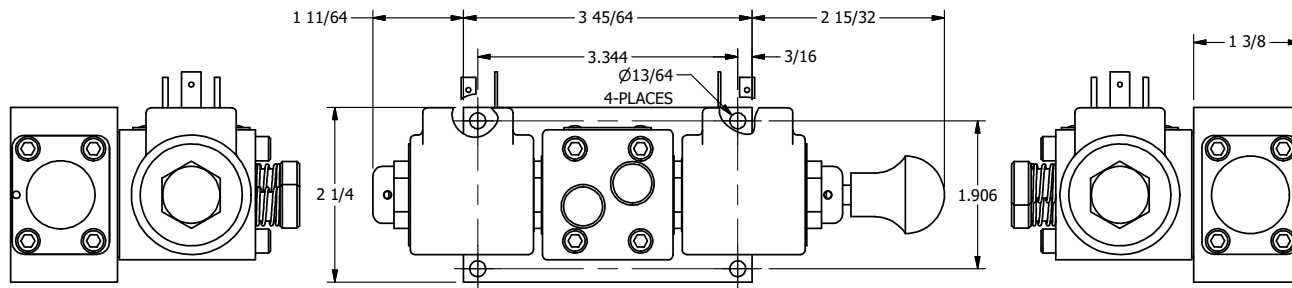

4

3

2

1

AAA
PRODUCTS
INTERNATIONAL

**AAA PRODUCTS
INTERNATIONAL**
7114 Harry Hines Blvd
Dallas, TX 75235

TITLE: 1/4" SIDE PORT, DBL SOL, 2 POS,
FRCTN POS, SOL RTRN, ISO 4400 DIN,
PUSH OVRD, EXCLDR, SPL OVRD

DRAWING NO.:
DIM_SS2EDOPLOS

THE INFORMATION CONTAINED WITHIN THIS DOCUMENT IS PROPRIETARY TO AAA PRODUCTS AND MAY NOT BE DISCLOSED WITHOUT PRIOR WRITTEN CONSENT

4

3

2

1

B

B