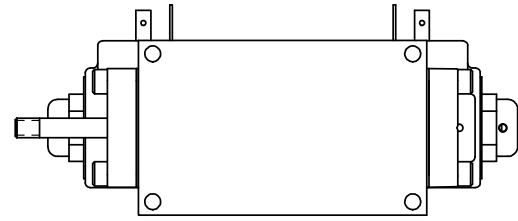

4

3

2

1

4

3

2

**AAA**  
PRODUCTS  
INTERNATIONAL

**AAA PRODUCTS  
INTERNATIONAL**  
7114 Harry Hines Blvd  
Dallas, TX 75235

TITLE: 1/4" SIDE PORT, DBL SOL, 2 POS,  
SOL RTN, ISO 4400 DIN,  
PUSH OVRD, EXCLDR, THD PIN

DRAWING NO.:  
DIM\_SS2EDOPLK

THE INFORMATION CONTAINED WITHIN THIS DOCUMENT IS PROPRIETARY TO AAA PRODUCTS AND MAY NOT BE DISCLOSED WITHOUT PRIOR WRITTEN CONSENT