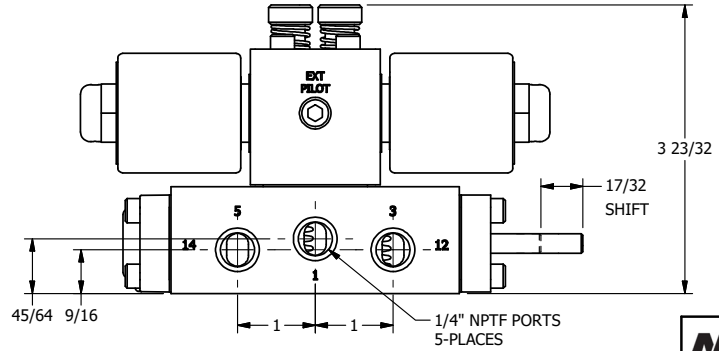

4

3

2

1

4

3

2

AAA
PRODUCTS
INTERNATIONAL

**AAA PRODUCTS
INTERNATIONAL**
7114 Harry Hines Blvd
Dallas, TX 75235

TITLE: 1/4" SIDE PORT, DBL SOL, 2 POS,
SOL RTN, ISO 4400 DIN,
PUSH OVRD, EXCLDR, THD PIN

DRAWING NO.:
DIM_SS2EDOPLK

THE INFORMATION CONTAINED WITHIN THIS DOCUMENT IS PROPRIETARY TO AAA PRODUCTS AND MAY NOT BE DISCLOSED WITHOUT PRIOR WRITTEN CONSENT