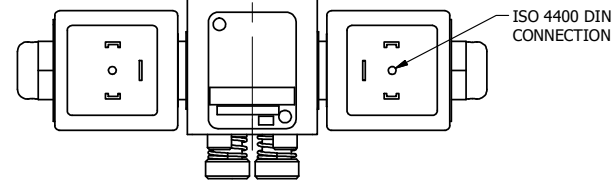

4

3

2

1

4

3

2

**AAA**  
PRODUCTS  
INTERNATIONAL

**AAA PRODUCTS  
INTERNATIONAL**  
7114 Harry Hines Blvd  
Dallas, TX 75235

TITLE: 1/4" SIDE PORT, DBL SOL, 2 POS,  
SOL RTN, ISO 4400 DIN,  
PUSH OVRD, EXCLDR, THD PIN

DRAWING NO.:  
DIM\_SS2EDOPLK

THE INFORMATION CONTAINED WITHIN THIS DOCUMENT IS PROPRIETARY TO AAA PRODUCTS AND MAY NOT BE DISCLOSED WITHOUT PRIOR WRITTEN CONSENT