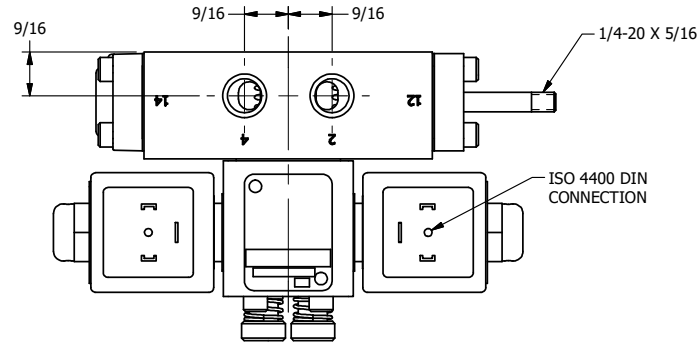

4

3

2

1

4

3

2

AAA
PRODUCTS
INTERNATIONAL

**AAA PRODUCTS
INTERNATIONAL**
7114 Harry Hines Blvd
Dallas, TX 75235

TITLE: 1/4" SIDE PORT, DBL SOL, 2 POS,
SOL RTN, ISO 4400 DIN,
PUSH OVRD, EXCLDR, THD PIN

DRAWING NO.:
DIM_SS2EDOPLK

THE INFORMATION CONTAINED WITHIN THIS DOCUMENT IS PROPRIETARY TO AAA PRODUCTS AND MAY NOT BE DISCLOSED WITHOUT PRIOR WRITTEN CONSENT