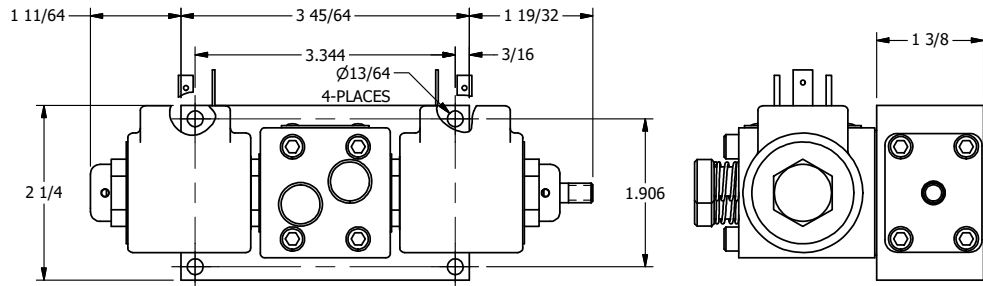

4

3

2

1

4

3

2

**AAA**  
PRODUCTS  
INTERNATIONAL

**AAA PRODUCTS  
INTERNATIONAL**  
7114 Harry Hines Blvd  
Dallas, TX 75235

TITLE: 1/4" SIDE PORT, DBL SOL, 2 POS,  
SOL RTN, ISO 4400 DIN,  
PUSH OVRD, EXCLDR, THD PIN

DRAWING NO.:  
DIM\_SS2EDOPLK

THE INFORMATION CONTAINED WITHIN THIS DOCUMENT IS PROPRIETARY TO AAA PRODUCTS AND MAY NOT BE DISCLOSED WITHOUT PRIOR WRITTEN CONSENT