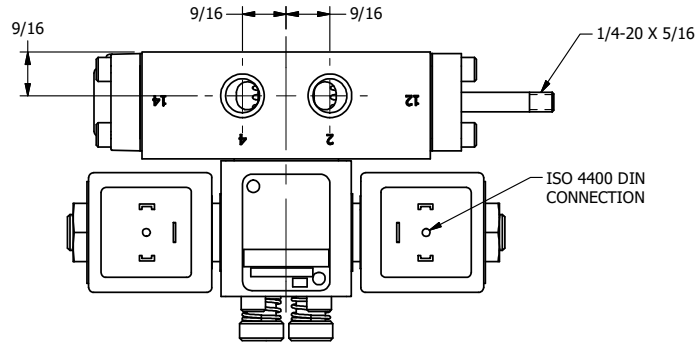

4

3

2

1

4

3

2

AAA
PRODUCTS
INTERNATIONAL

**AAA PRODUCTS
INTERNATIONAL**
7114 Harry Hines Blvd
Dallas, TX 75235

TITLE: 1/4" SIDE PORT, DBL SOL, 2 POS,
SOL RTN, ISO 4400 DIN,
PUSH OVRD, THD PIN

DRAWING NO.:
DIM_SS2EDOPK

THE INFORMATION CONTAINED WITHIN THIS DOCUMENT IS PROPRIETARY TO AAA PRODUCTS AND MAY NOT BE DISCLOSED WITHOUT PRIOR WRITTEN CONSENT