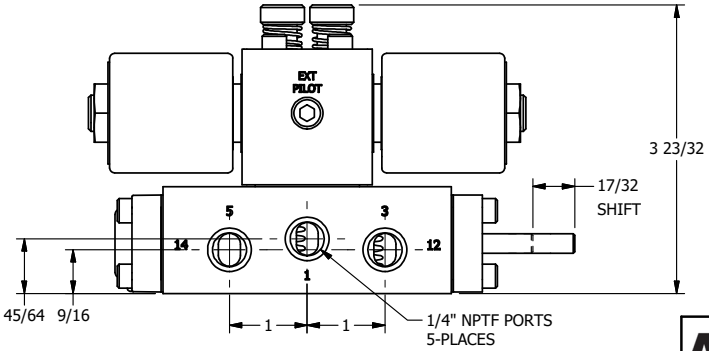

4

3

2

1

4

3

2

AAA
PRODUCTS
INTERNATIONAL

**AAA PRODUCTS
INTERNATIONAL**
7114 Harry Hines Blvd
Dallas, TX 75235

TITLE: 1/4" SIDE PORT, DBL SOL, 2 POS,
SOL RTN, ISO 4400 DIN,
PUSH OVRD, THD PIN

DRAWING NO.:
DIM_SS2EDOPK

THE INFORMATION CONTAINED WITHIN THIS DOCUMENT IS PROPRIETARY TO AAA PRODUCTS AND MAY NOT BE DISCLOSED WITHOUT PRIOR WRITTEN CONSENT