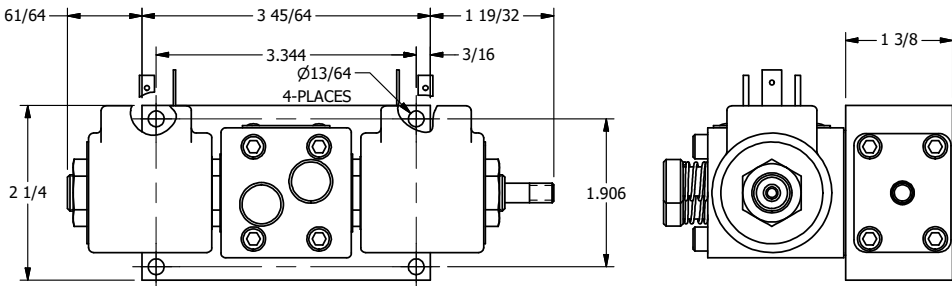

4

3

2

1

4

3

2

AAA
PRODUCTS
INTERNATIONAL

**AAA PRODUCTS
INTERNATIONAL**
7114 Harry Hines Blvd
Dallas, TX 75235

TITLE: 1/4" SIDE PORT, DBL SOL, 2 POS,
SOL RTN, ISO 4400 DIN,
PUSH OVRD, THD PIN

DRAWING NO.:
DIM_SS2EDOPK

THE INFORMATION CONTAINED WITHIN THIS DOCUMENT IS PROPRIETARY TO AAA PRODUCTS AND MAY NOT BE DISCLOSED WITHOUT PRIOR WRITTEN CONSENT