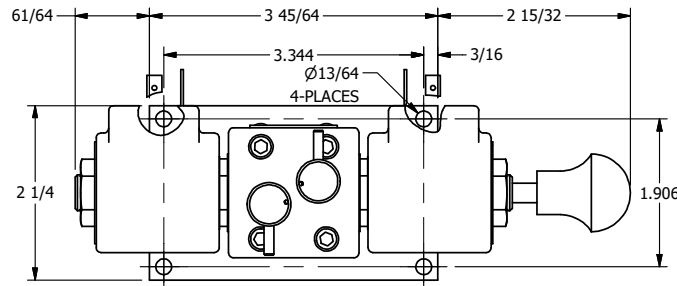

4

3

2

1

ISO 4400 DIN CONNECTION

Ø13/64
4-PLACES

1 3/8

B

B

A

A

1/4" NPTF PORTS
5-PLACES

17/32
SHIFT

(B) (A)
4 2
5 1 3
(EB) (P) (EA)

AAA
PRODUCTS
INTERNATIONAL

**AAA PRODUCTS
INTERNATIONAL**
7114 Harry Hines Blvd
Dallas, TX 75235

TITLE: 1/4" SIDE PORT, DBL SOL, 2 POS,
SOL RTN, ISO 4400 DIN,
NON-LCKNG OVRD, SPL OVRD

DRAWING NO.:
DIM_SS2EDONOS

4

3

2

THE INFORMATION CONTAINED WITHIN THIS DOCUMENT IS PROPRIETARY TO AAA PRODUCTS AND MAY NOT BE DISCLOSED WITHOUT PRIOR WRITTEN CONSENT