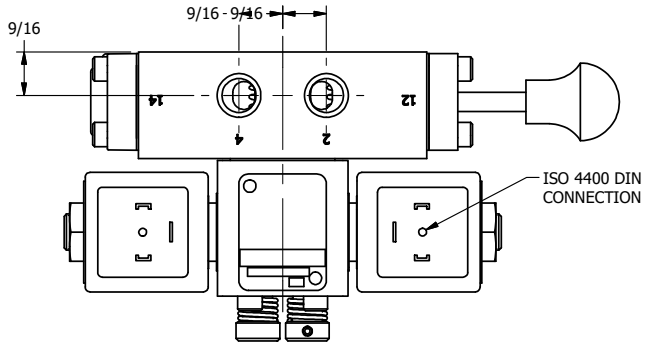

4

3

2

1

ISO 4400 DIN CONNECTION

Ø13/64
4-PLACES

1 3/8

B

B

A

A

1/4" NPTF PORTS
5-PLACES

17/32
SHIFT

(B) (A)
4 2
5 1 3
(EB) (P) (EA)

AAA
PRODUCTS
INTERNATIONAL

**AAA PRODUCTS
INTERNATIONAL**
7114 Harry Hines Blvd
Dallas, TX 75235

TITLE: 1/4" SIDE PORT, DBL SOL, 2 POS,
SOL RTN, ISO 4400 DIN,
NON-LCKNG OVRD, SPL OVRD

DRAWING NO.:
DIM_SS2EDONOS

4

3

2

THE INFORMATION CONTAINED WITHIN THIS DOCUMENT IS PROPRIETARY TO AAA PRODUCTS AND MAY NOT BE DISCLOSED WITHOUT PRIOR WRITTEN CONSENT