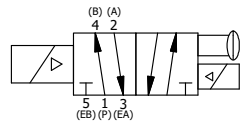

B

A

A

1/4" NPTF PORTS
5-PLACES

17/32
SHIFT

(B) (A)
4 2
5 1 3
(EB) (P) (EA)

AAA
PRODUCTS
INTERNATIONAL

**AAA PRODUCTS
INTERNATIONAL**
7114 Harry Hines Blvd
Dallas, TX 75235

TITLE: 1/4" SIDE PORT, DBL SOL, 2 POS,
SOL RTN, ISO 4400 DIN,
NON-LCKNG OVRD, SPL OVRD

DRAWING NO.:
DIM_SS2EDONOS

4

3

2

THE INFORMATION CONTAINED WITHIN THIS DOCUMENT IS PROPRIETARY TO AAA PRODUCTS AND MAY NOT BE DISCLOSED WITHOUT PRIOR WRITTEN CONSENT