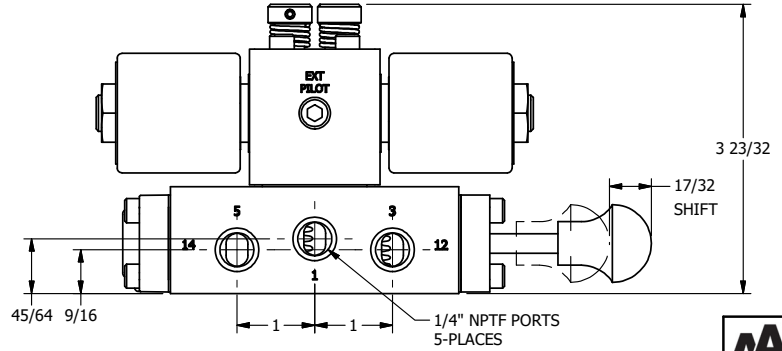

4

3

2

1

ISO 4400 DIN CONNECTION

Ø13/64
4-PLACES

1 3/8

B

B

A

A

1/4" NPTF PORTS
5-PLACES

17/32
SHIFT

(B) (A)
4 2
5 1 3
(EB) (P) (EA)

AAA
PRODUCTS
INTERNATIONAL

**AAA PRODUCTS
INTERNATIONAL**
7114 Harry Hines Blvd
Dallas, TX 75235

TITLE: 1/4" SIDE PORT, DBL SOL, 2 POS,
SOL RTN, ISO 4400 DIN,
NON-LCKNG OVRD, SPL OVRD

DRAWING NO.:
DIM_SS2EDONOS

4

3

2

THE INFORMATION CONTAINED WITHIN THIS DOCUMENT IS PROPRIETARY TO AAA PRODUCTS AND MAY NOT BE DISCLOSED WITHOUT PRIOR WRITTEN CONSENT