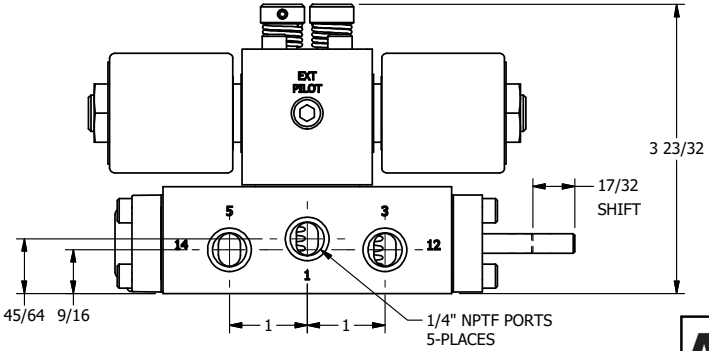

4

3

2

1

AAA
PRODUCTS
INTERNATIONAL

**AAA PRODUCTS
INTERNATIONAL**
7114 Harry Hines Blvd
Dallas, TX 75235

TITLE: 1/4" SIDE PORT, DBL SOL, 2 POS,
SOL RTN, ISO 4400 DIN,
NON-LCKNG OVRD, THD PIN

DRAWING NO.:
DIM_SS2EDONK