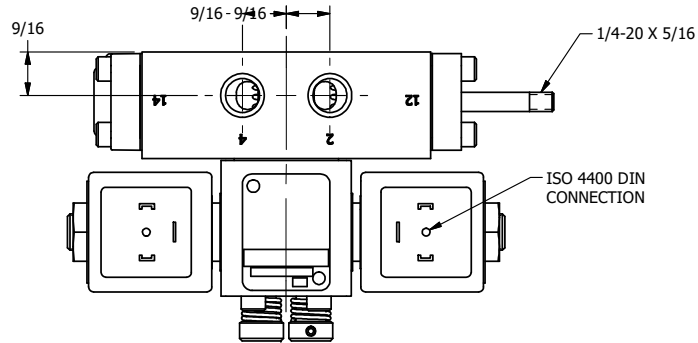

4

3

2

1

AAA
PRODUCTS
INTERNATIONAL

**AAA PRODUCTS
INTERNATIONAL**
7114 Harry Hines Blvd
Dallas, TX 75235

TITLE: 1/4" SIDE PORT, DBL SOL, 2 POS,
SOL RTN, ISO 4400 DIN,
NON-LCKNG OVRD, THD PIN

DRAWING NO.:
DIM_SS2EDONK