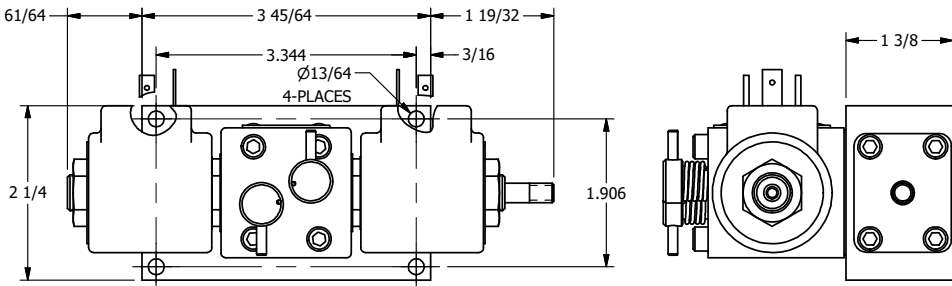

4

3

2

1

AAA
PRODUCTS
INTERNATIONAL

**AAA PRODUCTS
INTERNATIONAL**
7114 Harry Hines Blvd
Dallas, TX 75235

TITLE: 1/4" SIDE PORT, DBL SOL, 2 POS,
SOL RTN, ISO 4400 DIN,
NON-LCKNG OVRD, THD PIN

DRAWING NO.:
DIM_SS2EDONK