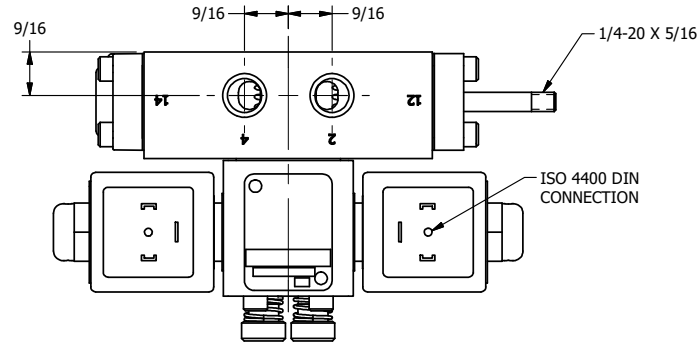

4

3

2

1

1/4" NPTF PORTS
5-PLACES

4

3

2

AAA
PRODUCTS
INTERNATIONAL

**AAA PRODUCTS
INTERNATIONAL**
7114 Harry Hines Blvd
Dallas, TX 75235

TITLE: 1/4" SIDE PORT, DBL SOL, 2 POS,
FRCTN POS, SOL RTRN, ISO 4400 DIN,
LCKNG OVRD, EXCLDR, THD PIN

DRAWING NO.:
DIM_SS2EDOLK