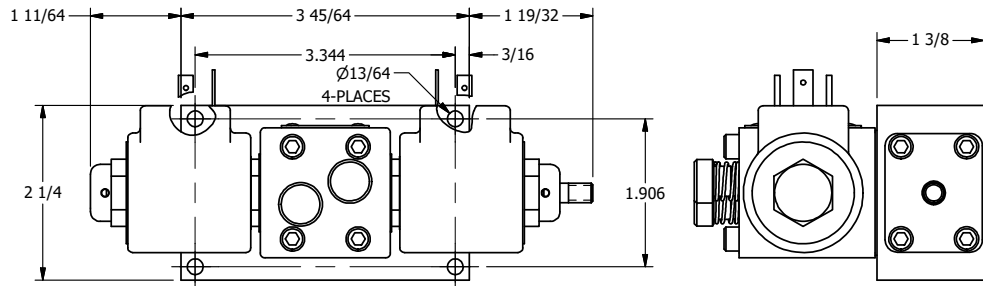

4

3

2

1

1/4" NPTF PORTS
5-PLACES

4

3

2

AAA
PRODUCTS
INTERNATIONAL

**AAA PRODUCTS
INTERNATIONAL**
7114 Harry Hines Blvd
Dallas, TX 75235

TITLE: 1/4" SIDE PORT, DBL SOL, 2 POS,
FRCTN POS, SOL RTRN, ISO 4400 DIN,
LCKNG OVRD, EXCLDR, THD PIN

DRAWING NO.:
DIM_SS2EDOLK