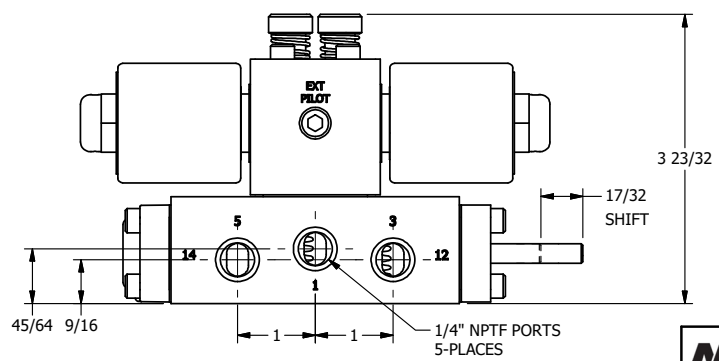

4

3

2

1

1/4" NPTF PORTS
5-PLACES

4

3

2

AAA
PRODUCTS
INTERNATIONAL

**AAA PRODUCTS
INTERNATIONAL**
7114 Harry Hines Blvd
Dallas, TX 75235

TITLE: 1/4" SIDE PORT, DBL SOL, 2 POS,
FRCTN POS, SOL RTRN, ISO 4400 DIN,
LCKNG OVRD, EXCLDR, THD PIN

DRAWING NO.:
DIM_SS2EDOLK