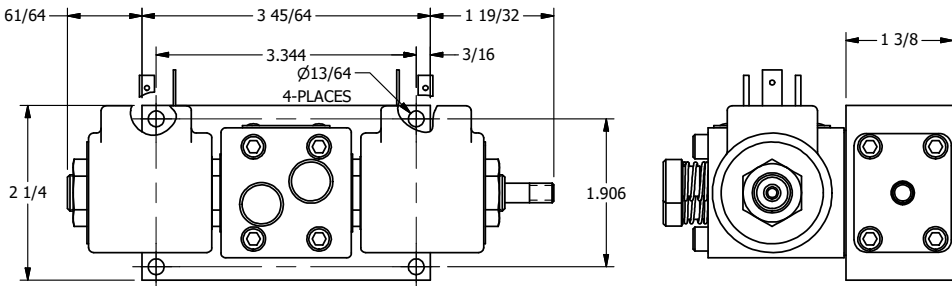

4

3

2

1

AAA
PRODUCTS
INTERNATIONAL

**AAA PRODUCTS
INTERNATIONAL**
7114 Harry Hines Blvd
Dallas, TX 75235

TITLE: 1/4" SIDE PORT, DBL SOL, 2 POS,
FRCTN POS, SOL RTRN, ISO 4400 DIN,
LCKNG OVRD, THREADED INDCTR PIN

DRAWING NO.:
DIM_SS2EDOK

4

3

2

THE INFORMATION CONTAINED WITHIN THIS DOCUMENT IS PROPRIETARY TO AAA PRODUCTS AND MAY NOT BE DISCLOSED WITHOUT PRIOR WRITTEN CONSENT