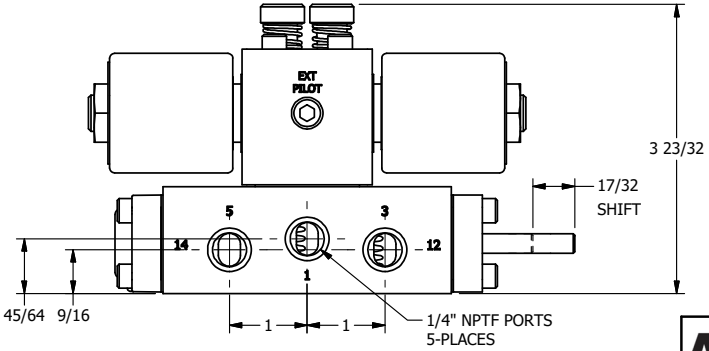

4

3

2

1

AAA
PRODUCTS
INTERNATIONAL

**AAA PRODUCTS
INTERNATIONAL**
7114 Harry Hines Blvd
Dallas, TX 75235

TITLE: 1/4" SIDE PORT, DBL SOL, 2 POS,
FRCTN POS, SOL RTRN, ISO 4400 DIN,
LCKNG OVRD, THREADED INDCTR PIN

DRAWING NO.:
DIM_SS2EDOK

4

3

2

THE INFORMATION CONTAINED WITHIN THIS DOCUMENT IS PROPRIETARY TO AAA PRODUCTS AND MAY NOT BE DISCLOSED WITHOUT PRIOR WRITTEN CONSENT