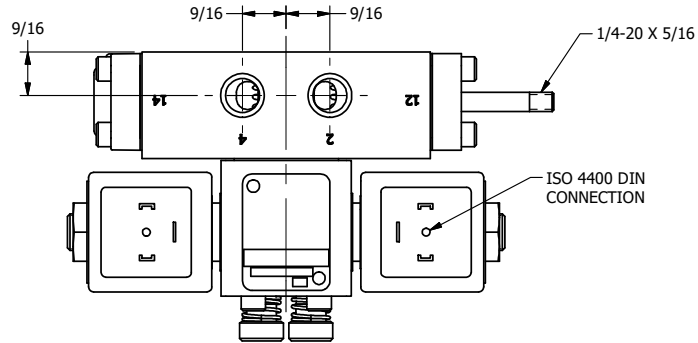

4

3

2

1

AAA
PRODUCTS
INTERNATIONAL

**AAA PRODUCTS
INTERNATIONAL**
7114 Harry Hines Blvd
Dallas, TX 75235

TITLE: 1/4" SIDE PORT, DBL SOL, 2 POS,
FRCTN POS, SOL RTRN, ISO 4400 DIN,
LCKNG OVRD, THREADED INDCTR PIN

DRAWING NO.:
DIM_SS2EDOK

4

3

2

THE INFORMATION CONTAINED WITHIN THIS DOCUMENT IS PROPRIETARY TO AAA PRODUCTS AND MAY NOT BE DISCLOSED WITHOUT PRIOR WRITTEN CONSENT