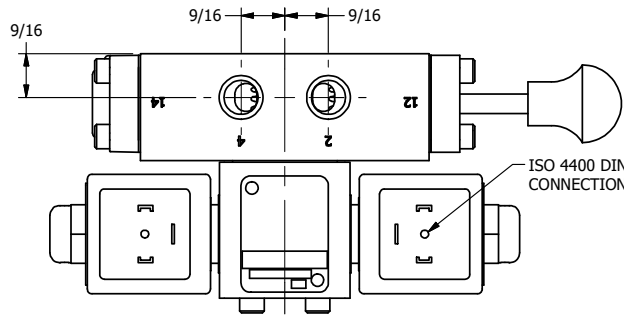

4

3

2

1

AAA
PRODUCTS
INTERNATIONAL

**AAA PRODUCTS
INTERNATIONAL**
7114 Harry Hines Blvd
Dallas, TX 75235

TITLE: 1/4" SIDE PORT, DBL SOL, 2 POS,
SOL RTN, ISO 4400 DIN,
DUST EXCLDR, MAN SPL OVRD

DRAWING NO.:
DIM_SS2EDLOS