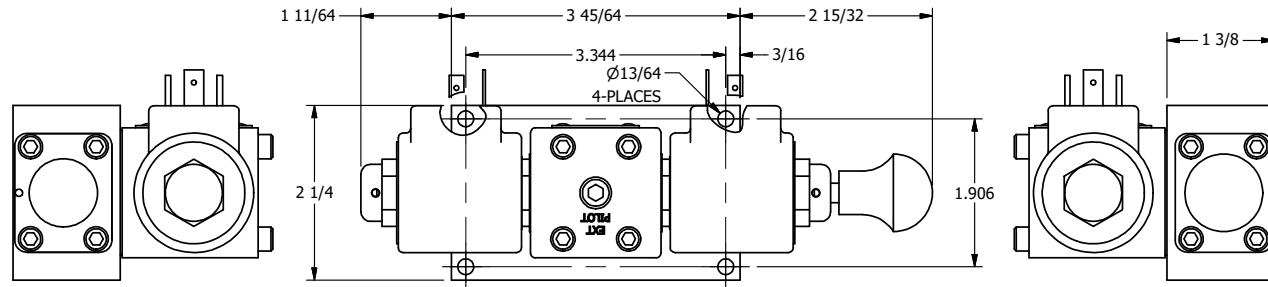

4

3

2

1

AAA
PRODUCTS
INTERNATIONAL

**AAA PRODUCTS
INTERNATIONAL**
7114 Harry Hines Blvd
Dallas, TX 75235

TITLE: 1/4" SIDE PORT, DBL SOL, 2 POS,
SOL RTN, ISO 4400 DIN,
DUST EXCLDR, MAN SPL OVRD

DRAWING NO.:
DIM_SS2EDLOS