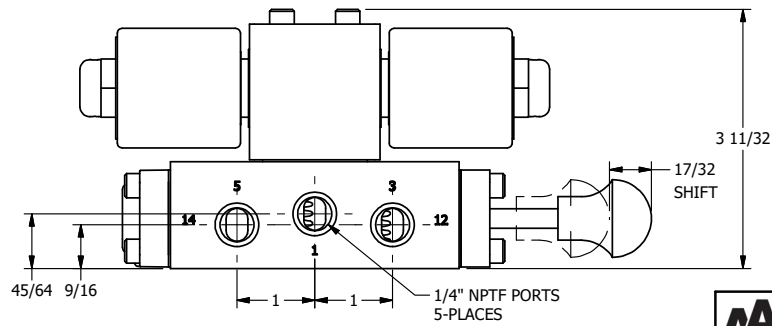

4

3

2

1

AAA
PRODUCTS
INTERNATIONAL

**AAA PRODUCTS
INTERNATIONAL**
7114 Harry Hines Blvd
Dallas, TX 75235

TITLE: 1/4" SIDE PORT, DBL SOL, 2 POS,
SOL RTN, ISO 4400 DIN,
DUST EXCLDR, MAN SPL OVRD

DRAWING NO.:
DIM_SS2EDLOS