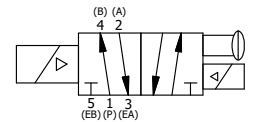

4

3

2

1

AAA
PRODUCTS
INTERNATIONAL

**AAA PRODUCTS
INTERNATIONAL**
7114 Harry Hines Blvd
Dallas, TX 75235

TITLE: 1/4" SIDE PORT, DBL SOL, 2 POS,
SOL RTN, ISO 4400 DIN,
DUST EXCLDR, MAN SPL OVRD

DRAWING NO.:
DIM_SS2EDLOS