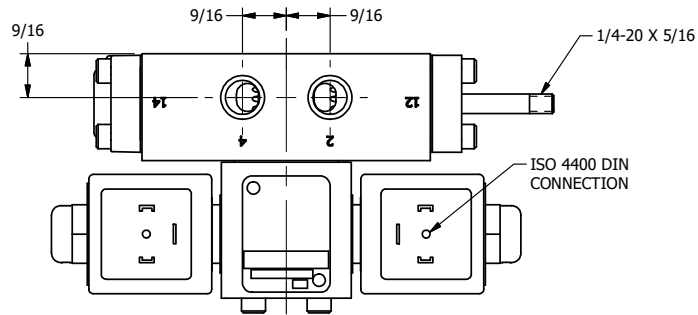

4

3

2

1

4

3

2

1

AAA
PRODUCTS
INTERNATIONAL
7114 Harry Hines Blvd
Dallas, TX 75235

TITLE: 1/4" SIDE PORT, DBL SOL, 2 POS,
SOL RTN, ISO 4400 DIN,
DUST EXCLDR, THD INDCTR PIN

DRAWING NO.:
DIM_SS2EDLK

THE INFORMATION CONTAINED WITHIN THIS DOCUMENT IS PROPRIETARY TO AAA PRODUCTS AND MAY NOT BE DISCLOSED WITHOUT PRIOR WRITTEN CONSENT