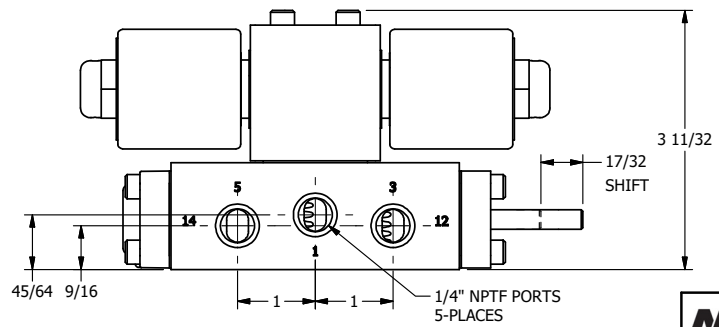

4

3

2

1

4

3

2

1

AAA
PRODUCTS
INTERNATIONAL
7114 Harry Hines Blvd
Dallas, TX 75235

TITLE: 1/4" SIDE PORT, DBL SOL, 2 POS,
SOL RTN, ISO 4400 DIN,
DUST EXCLDR, THD INDCTR PIN

DRAWING NO.:
DIM_SS2EDLK

THE INFORMATION CONTAINED WITHIN THIS DOCUMENT IS PROPRIETARY TO AAA PRODUCTS AND MAY NOT BE DISCLOSED WITHOUT PRIOR WRITTEN CONSENT