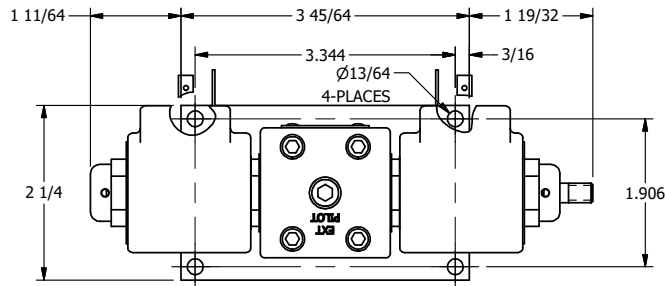

4

3

2

1

4

3

2

1

AAA
PRODUCTS
INTERNATIONAL
7114 Harry Hines Blvd
Dallas, TX 75235

TITLE: 1/4" SIDE PORT, DBL SOL, 2 POS,
SOL RTN, ISO 4400 DIN,
DUST EXCLDR, THD INDCTR PIN

DRAWING NO.:
DIM_SS2EDLK

THE INFORMATION CONTAINED WITHIN THIS DOCUMENT IS PROPRIETARY TO AAA PRODUCTS AND MAY NOT BE DISCLOSED WITHOUT PRIOR WRITTEN CONSENT