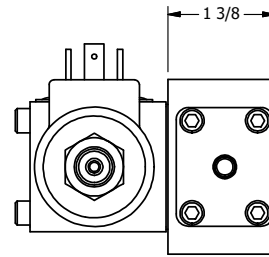

4

3

2

1

AAA
PRODUCTS
INTERNATIONAL

**AAA PRODUCTS
INTERNATIONAL**
7114 Harry Hines Blvd
Dallas, TX 75235

TITLE: 1/4" SIDE PORT, DBL SOL, 2 POS,
FRICTION POS, SOL RTRN,
ISO 4400 DIN, SPOOL INDICATOR

DRAWING NO.:
DIM_SS2EDK