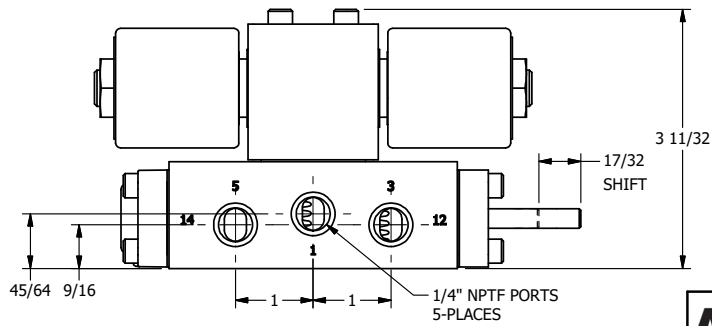

4

3

2

1

AAA
PRODUCTS
INTERNATIONAL

**AAA PRODUCTS
INTERNATIONAL**
7114 Harry Hines Blvd
Dallas, TX 75235

TITLE: 1/4" SIDE PORT, DBL SOL, 2 POS,
FRICTION POS, SOL RTRN,
ISO 4400 DIN, SPOOL INDICATOR

DRAWING NO.:
DIM_SS2EDK