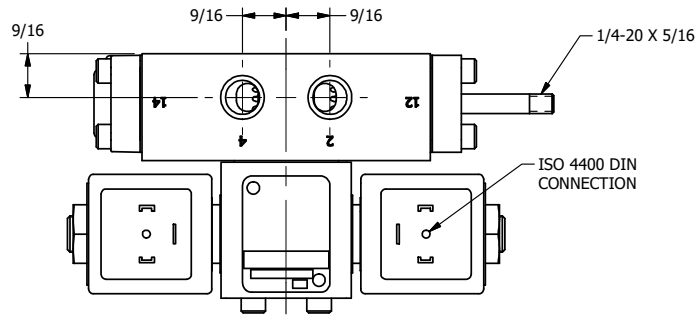

4

3

2

1

AAA
PRODUCTS
INTERNATIONAL

**AAA PRODUCTS
INTERNATIONAL**
7114 Harry Hines Blvd
Dallas, TX 75235

TITLE: 1/4" SIDE PORT, DBL SOL, 2 POS,
FRICTION POS, SOL RTRN,
ISO 4400 DIN, SPOOL INDICATOR

DRAWING NO.:
DIM_SS2EDK