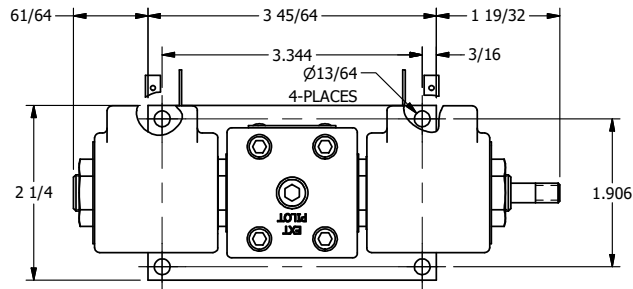

4

3

2

1

AAA
PRODUCTS
INTERNATIONAL

**AAA PRODUCTS
INTERNATIONAL**
7114 Harry Hines Blvd
Dallas, TX 75235

TITLE: 1/4" SIDE PORT, DBL SOL, 2 POS,
FRICTION POS, SOL RTRN,
ISO 4400 DIN, SPOOL INDICATOR

DRAWING NO.:
DIM_SS2EDK