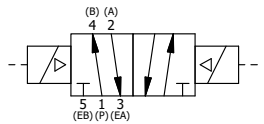

AAA
 PRODUCTS
 INTERNATIONAL
 7114 Harry Hines Blvd
 Dallas, TX 75235

TITLE: 2" SUBPLATE, DBL SOL, 2 POS,
 FRICTION POS, SOL RTRN,
 CLASSIC SOL, EXT PILOT

DRAWING NO.:
 DIM_SS16PZ

THE INFORMATION CONTAINED WITHIN THIS DOCUMENT IS PROPRIETARY TO AAA PRODUCTS AND MAY NOT BE DISCLOSED WITHOUT PRIOR WRITTEN CONSENT